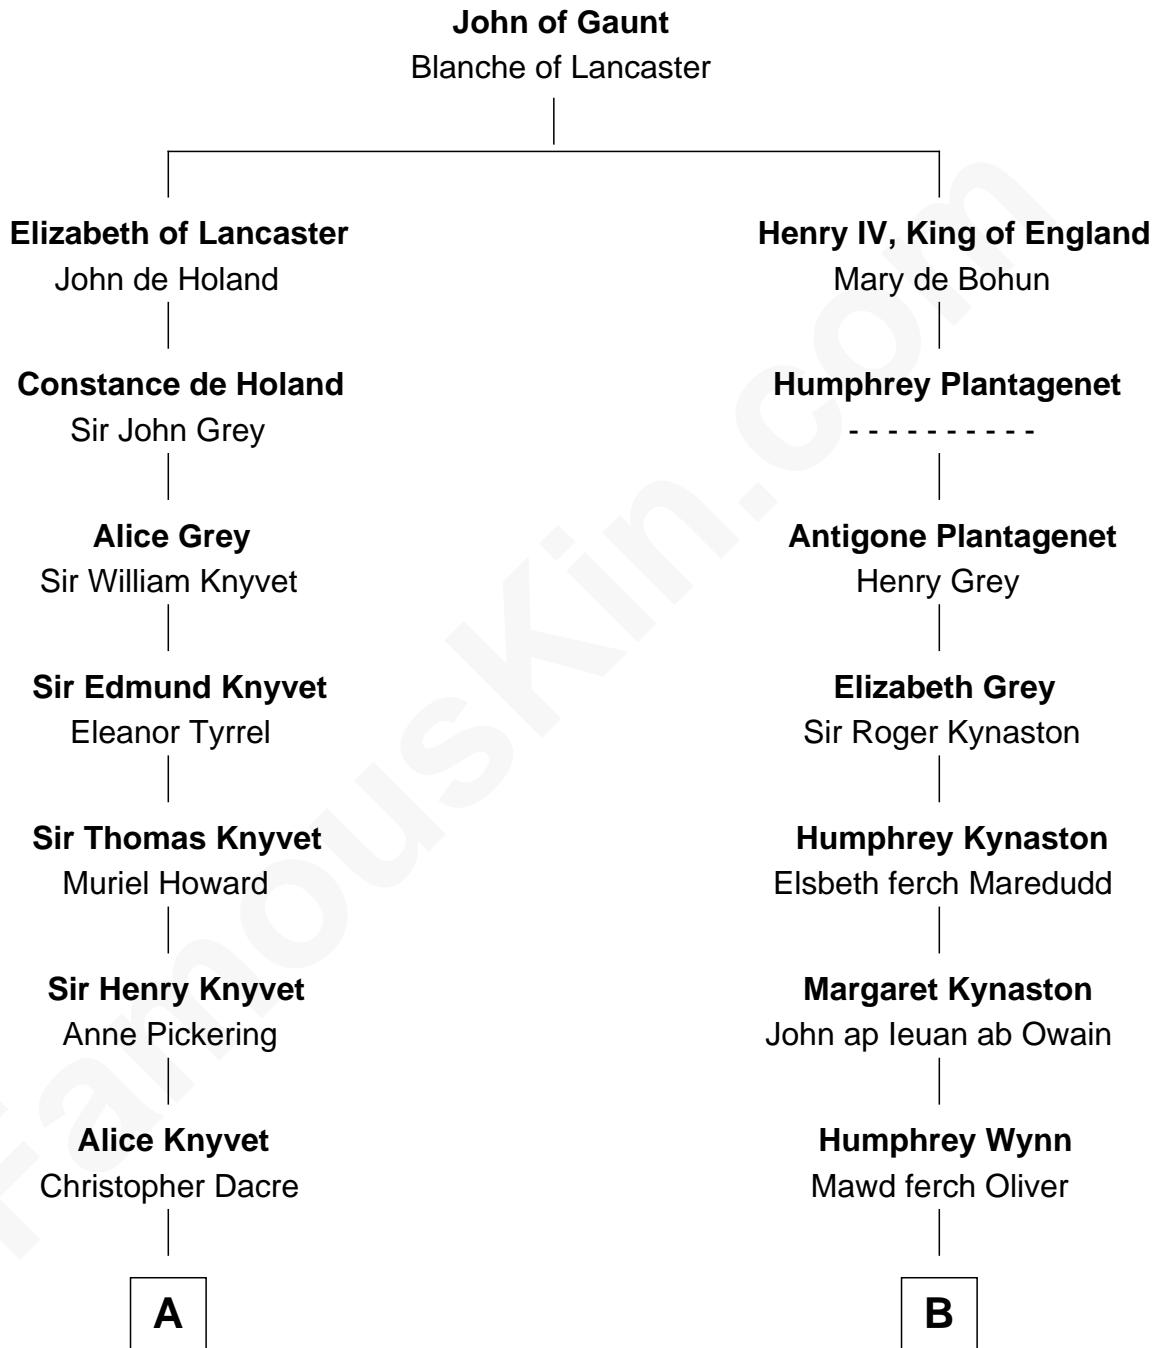

FamousKin.com Relationship Chart of

Tilda Swinton

Movie Actress

17th cousin 1 time removed of

Orson Welles

Radio, Stage, and Movie Actor

C

Sir John Swinton
Judith Balfour Killen

Tilda Swinton
Movie Actress

FamousKin.com

Tilda Swinton photo by [Nicolas Genin](#) (CC BY-SA 2.0)