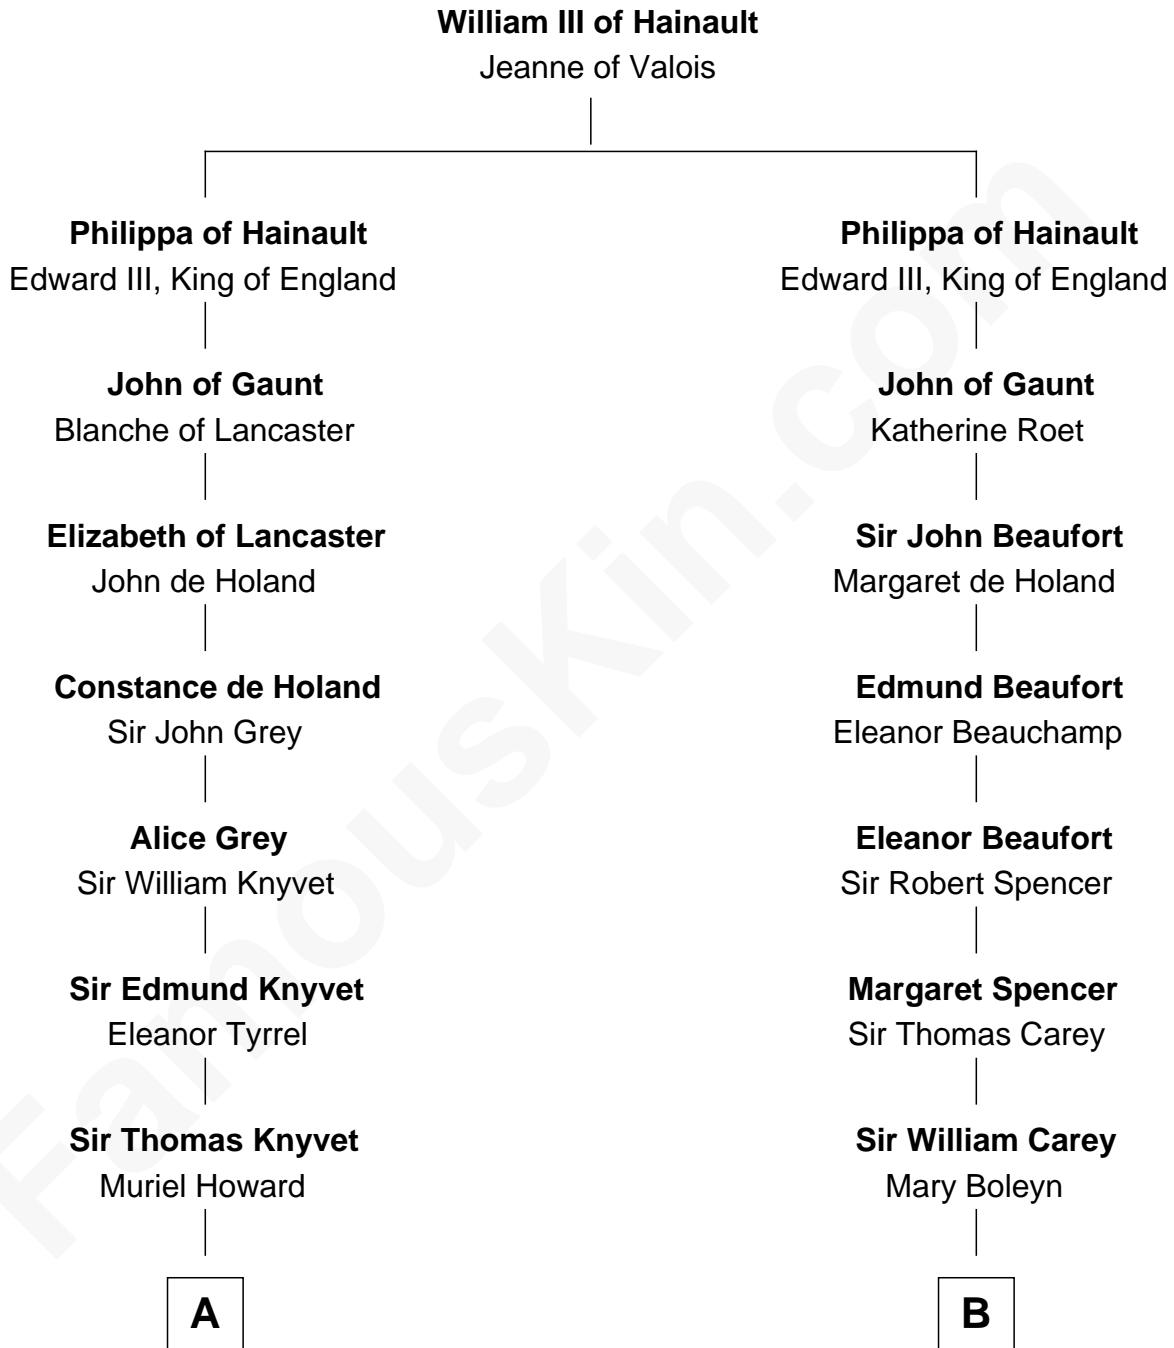

FamousKin.com

Relationship Chart of

Tilda Swinton

Movie Actress

16th cousin 4 times removed of

Charles Darwin
Theory of Evolution

C

Gertrude Clare Fetherstonhaugh
Cecil George Herbert Alers-Hankey

Mariora Beatrice Evelyn Rochfort Alers-Hankey
Alan Henry Campbell Swinton

Sir John Swinton
Judith Balfour Killen

Tilda Swinton
Movie Actress

FamousKin.com

Tilda Swinton photo by [Nicolas Genin](#) (CC BY-SA 2.0)