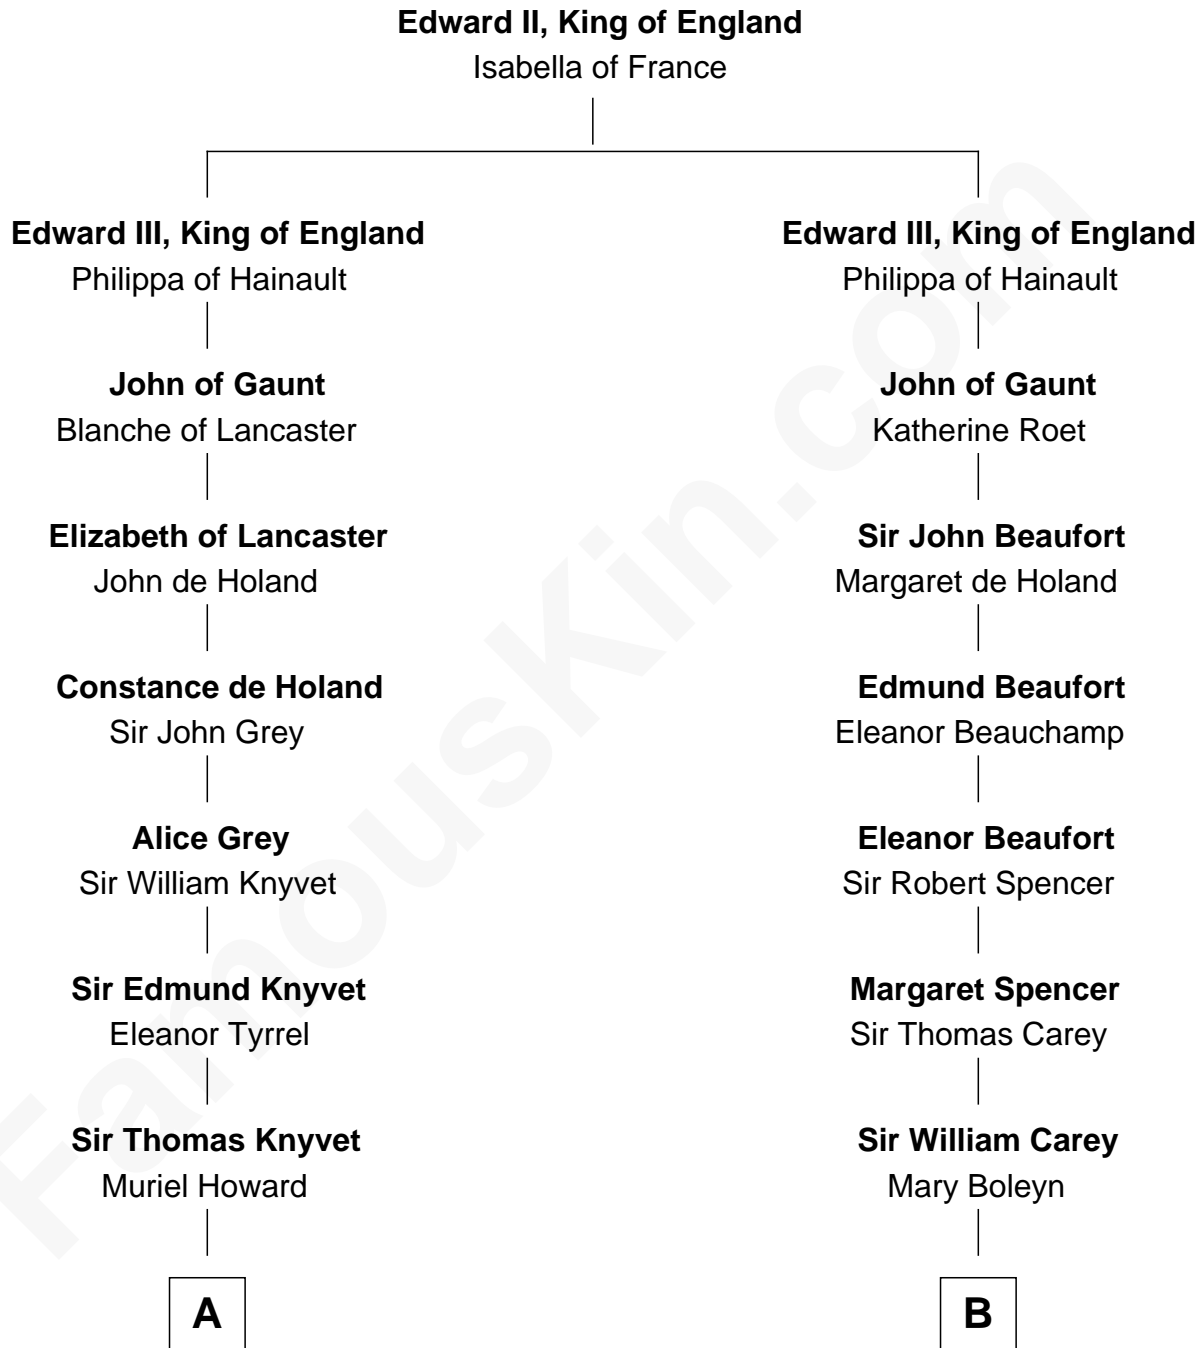

FamousKin.com Relationship Chart of

Tilda Swinton

Movie Actress

16th cousin 4 times removed of

Charles Darwin

Theory of Evolution

C

Gertrude Clare Fetherstonhaugh
Cecil George Herbert Alers-Hankey

Matoria Beatrice Evelyn Rochfort Alers-Hankey
Alan Henry Campbell Swinton

Sir John Swinton
Judith Balfour Killen

Tilda Swinton
Movie Actress

FamousKin.com