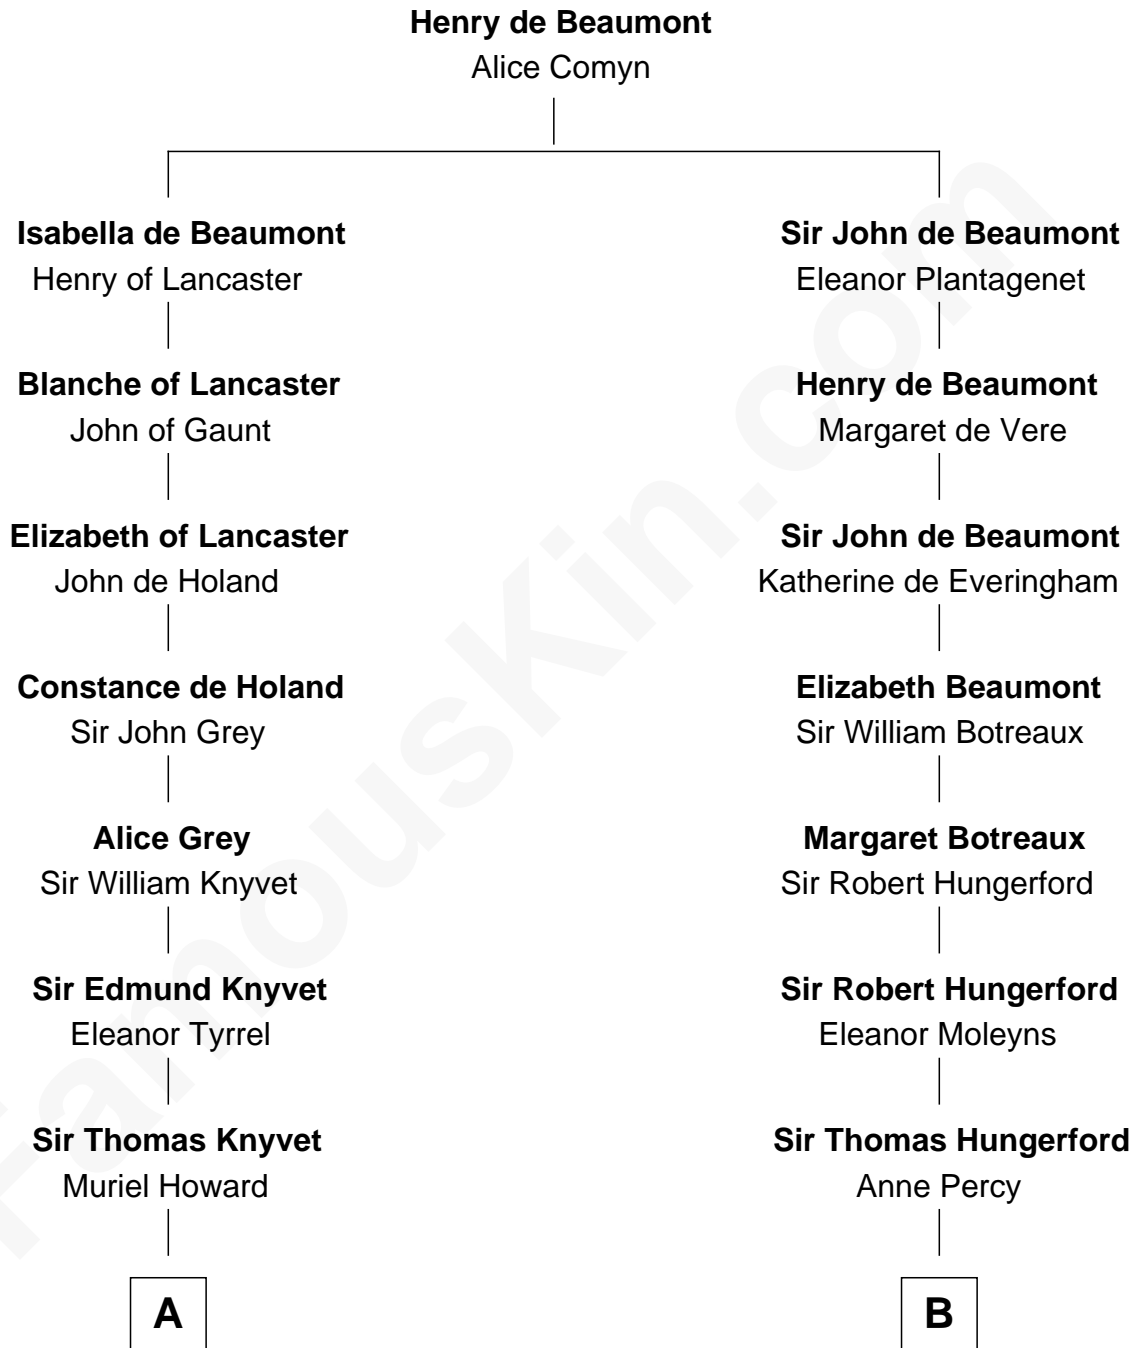

## Relationship Chart of

**Tilda Swinton**

*Movie Actress*

19th cousin 1 time removed of

**Charles Darwin**

*Theory of Evolution*

**C**

**Gertrude Clare Fetherstonhaugh**  
Cecil George Herbert Alers-Hankey

**Matoria Beatrice Evelyn Rochfort Alers-Hankey**  
Alan Henry Campbell Swinton

**Sir John Swinton**  
Judith Balfour Killen

**Tilda Swinton**  
*Movie Actress*

**D**

**Mary Howard**  
Erasmus Darwin

**Dr. Robert Waring Darwin**  
Susanna Wedgwood

**Charles Darwin**  
*Theory of Evolution*

FamousKin.com