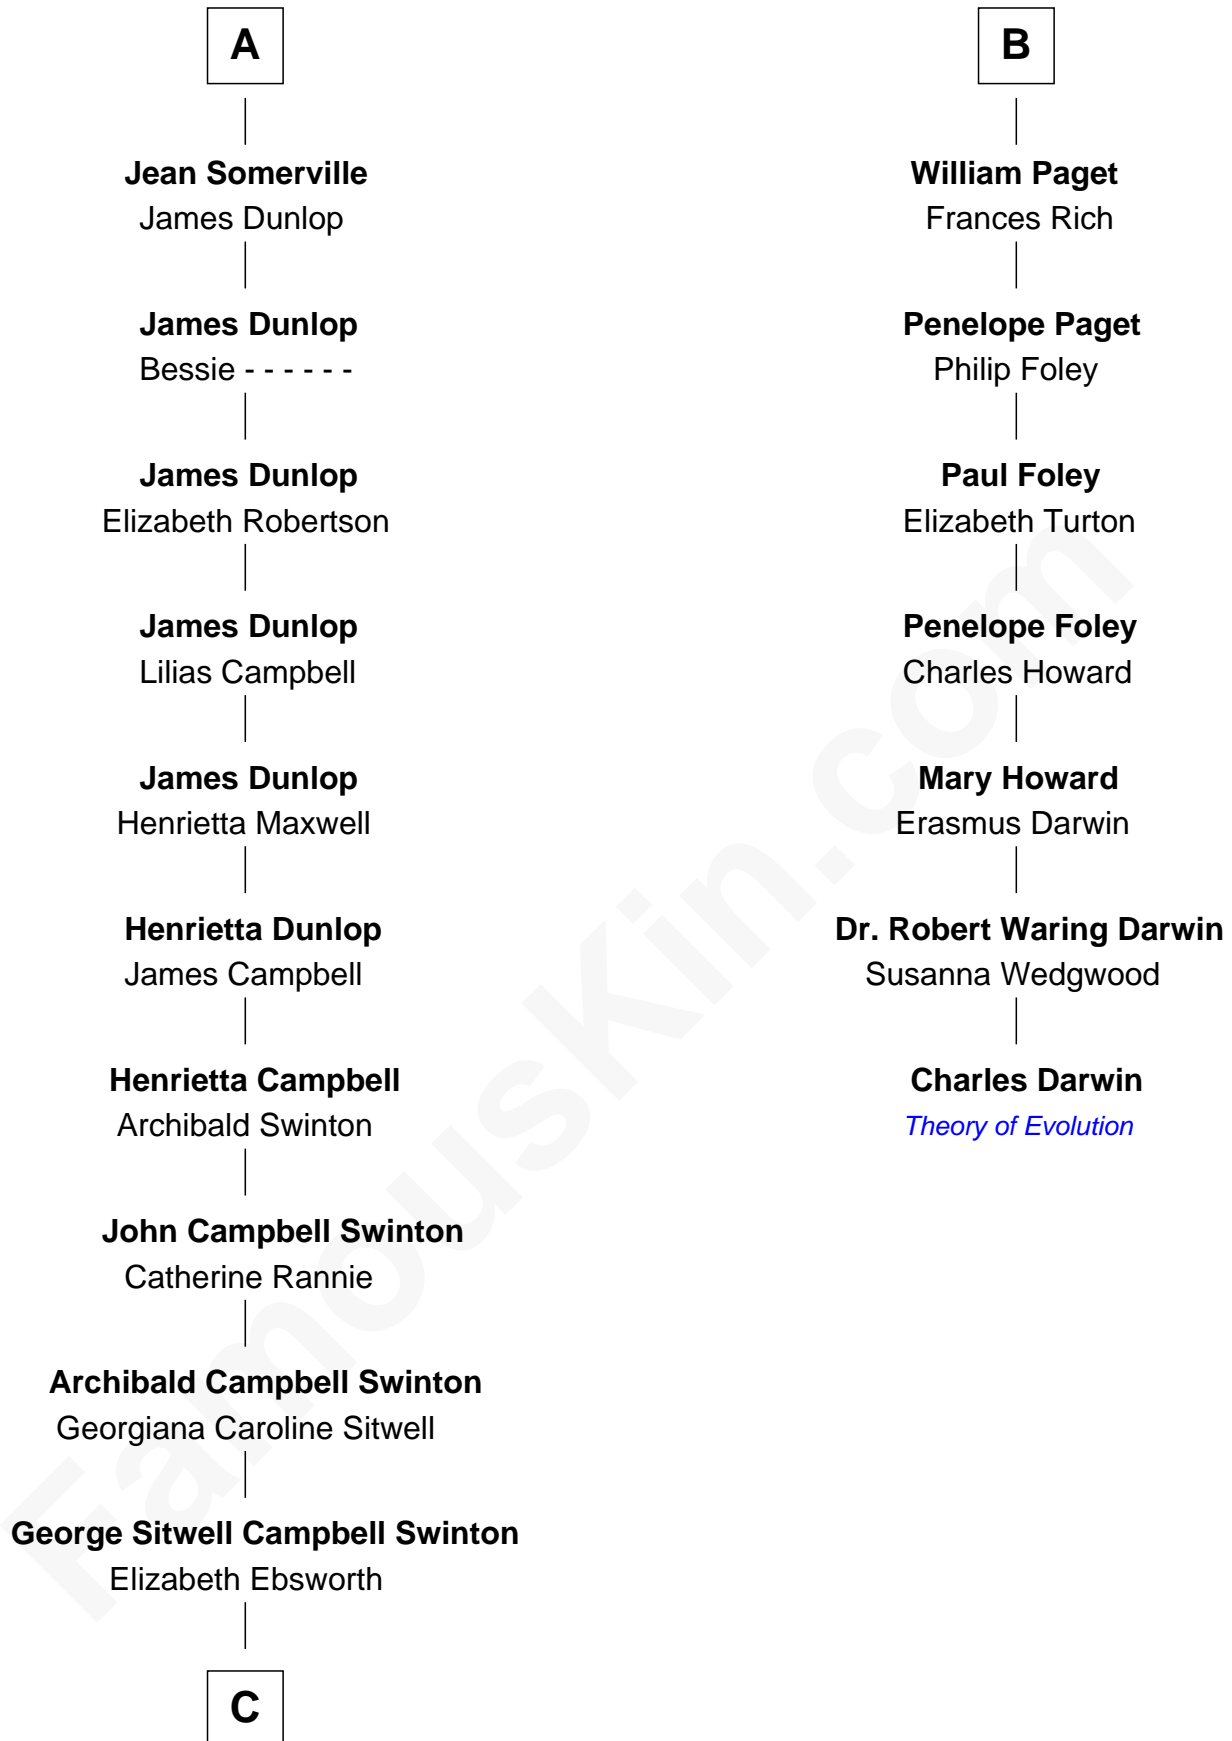

**FamousKin.com**  
**Relationship Chart of**  
**Tilda Swinton**  
*Movie Actress*

13th cousin 6 times removed of

**Charles Darwin**  
*Theory of Evolution*

**Sir John Beaufort**  
 Margaret de Holand

**C**

—  
**Alan Henry Campbell Swinton**

Mariora Beatrice Evelyn Rochfort Alers-Hankey

—  
**Sir John Swinton**

Judith Balfour Killen

—  
**Tilda Swinton**

*Movie Actress*

FamousKin.com