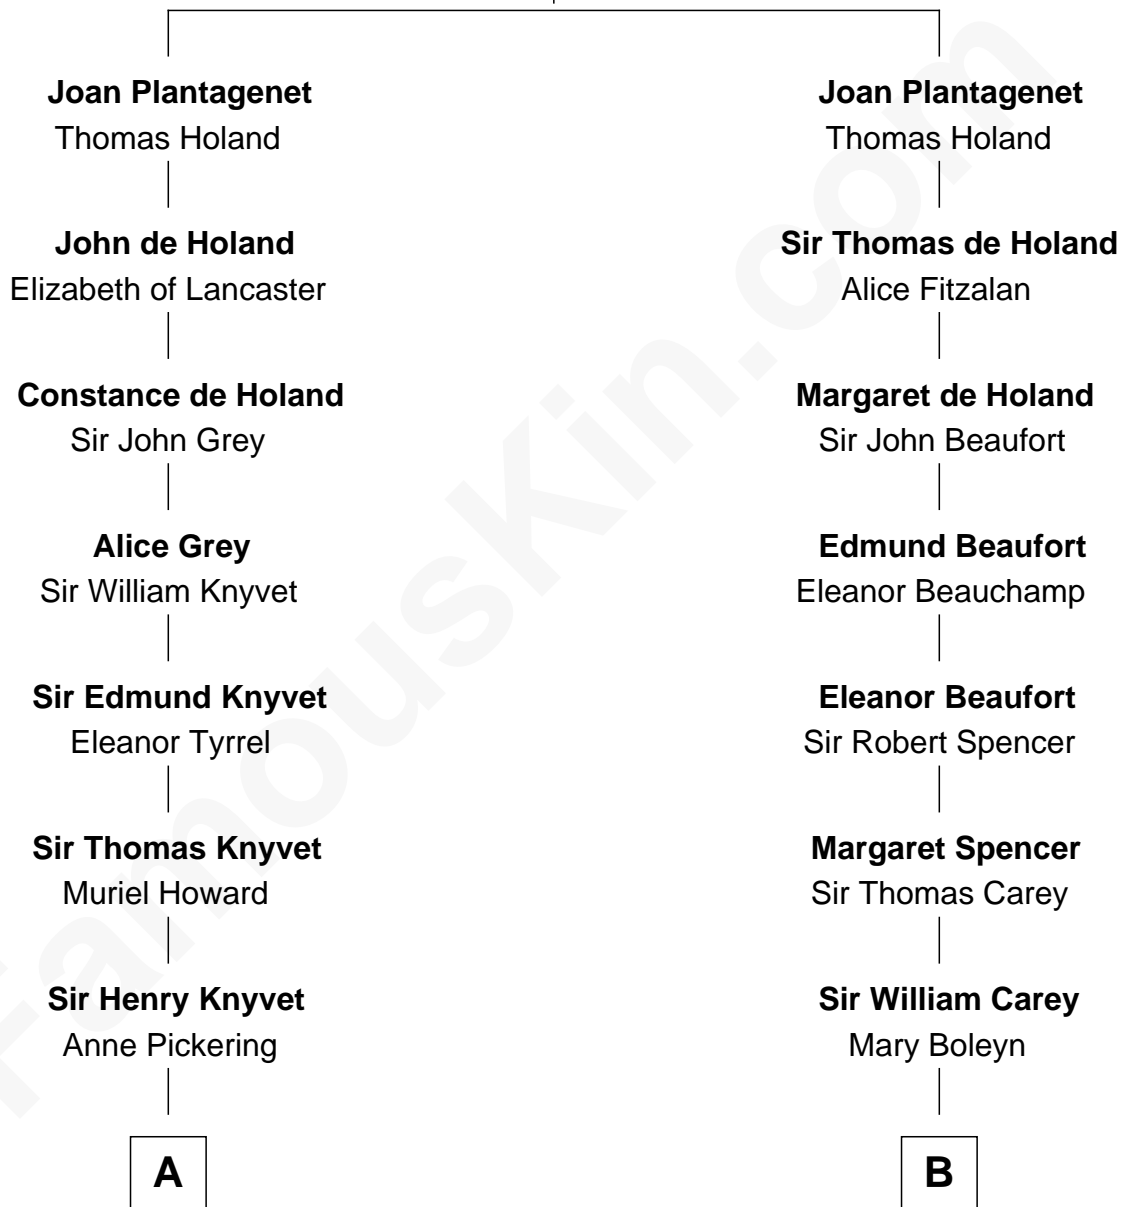

FamousKin.com Relationship Chart of

Tilda Swinton

Movie Actress

16th cousin 3 times removed of

Charles Darwin

Theory of Evolution

Edmund of Woodstock

Margaret Wake

C

Mariora Beatrice Evelyn Rochfort Alers-Hankey

Alan Henry Campbell Swinton

Sir John Swinton

Judith Balfour Killen

Tilda Swinton

Movie Actress

FamousKin.com

Tilda Swinton photo by [Nicolas Genin](#) (CC BY-SA 2.0)