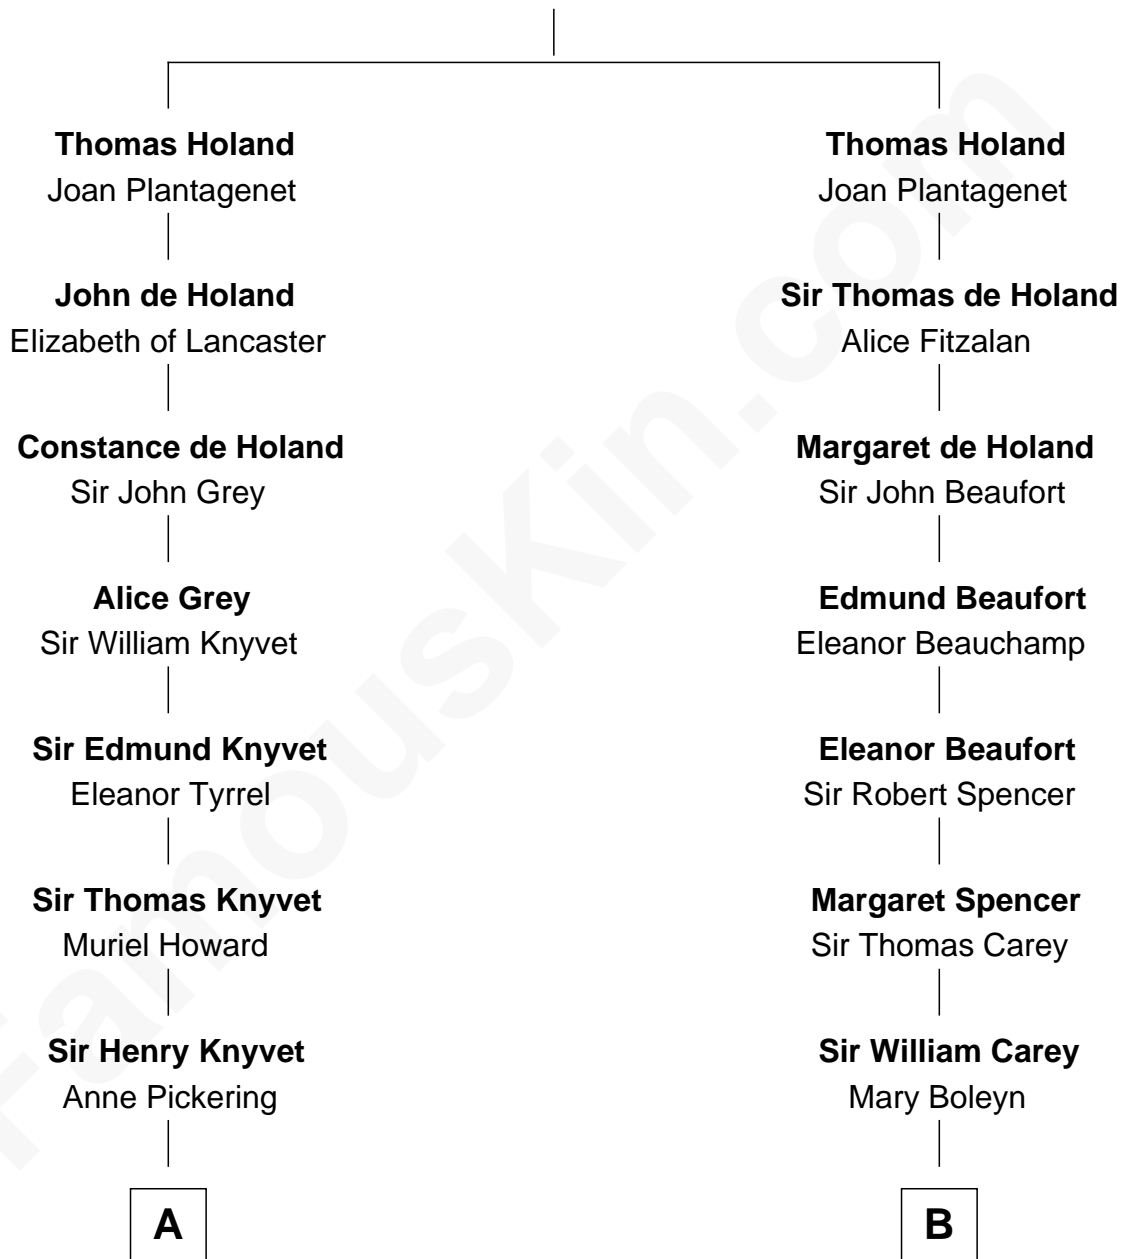

FamousKin.com Relationship Chart of

Tilda Swinton

Movie Actress

16th cousin 3 times removed of

Charles Darwin

Theory of Evolution

Sir Robert de Holland

Maude la Zouche

C

Mariora Beatrice Evelyn Rochfort Alers-Hankey

Alan Henry Campbell Swinton

Sir John Swinton

Judith Balfour Killen

Tilda Swinton

Movie Actress

FamousKin.com