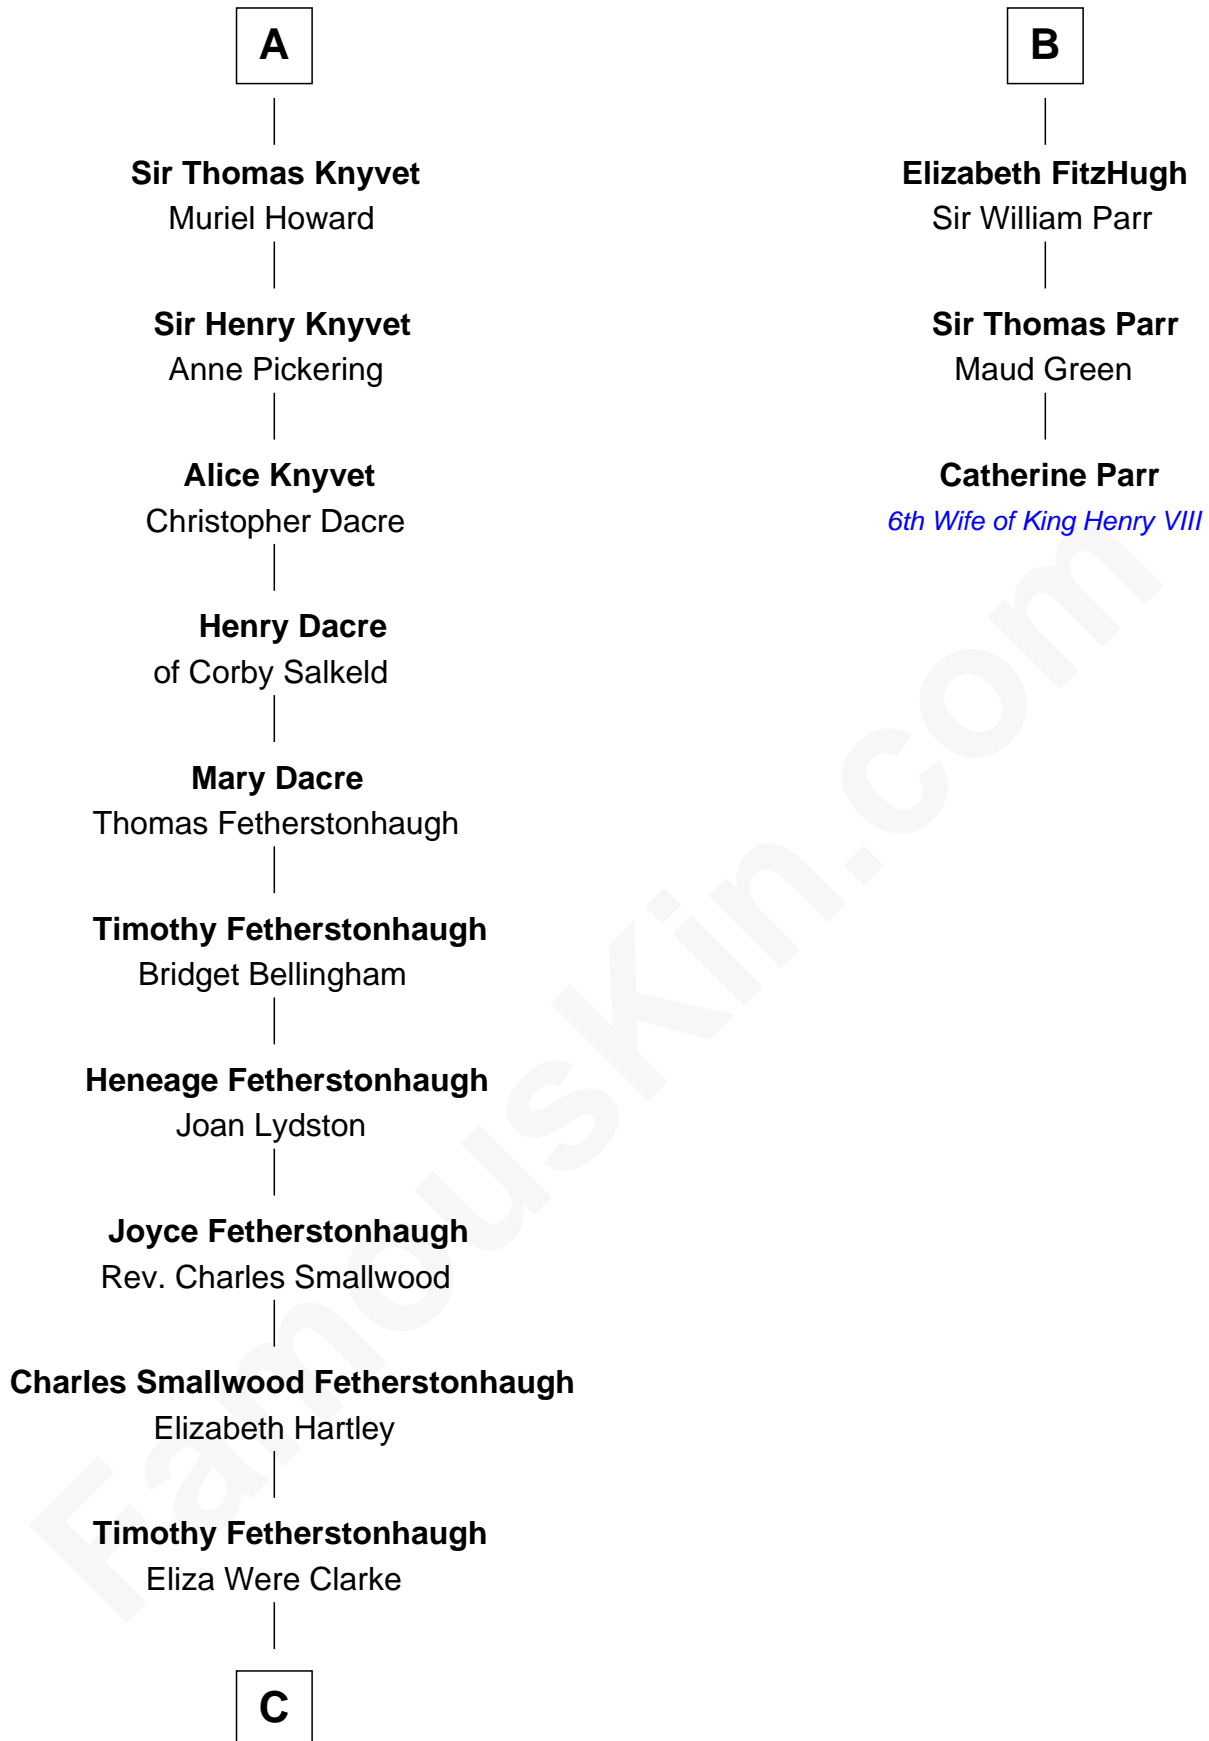

FamousKin.com Relationship Chart of

Tilda Swinton

Movie Actress

9th cousin 12 times removed of

Catherine Parr

6th Wife of King Henry VIII

C

Albany Fetherstonhaugh

Evelyn Gertrude Astell

Gertrude Clare Fetherstonhaugh

Cecil George Herbert Alers-Hankey

Mariora Beatrice Evelyn Rochfort Alers-Hankey

Alan Henry Campbell Swinton

Sir John Swinton

Judith Balfour Killen

Tilda Swinton