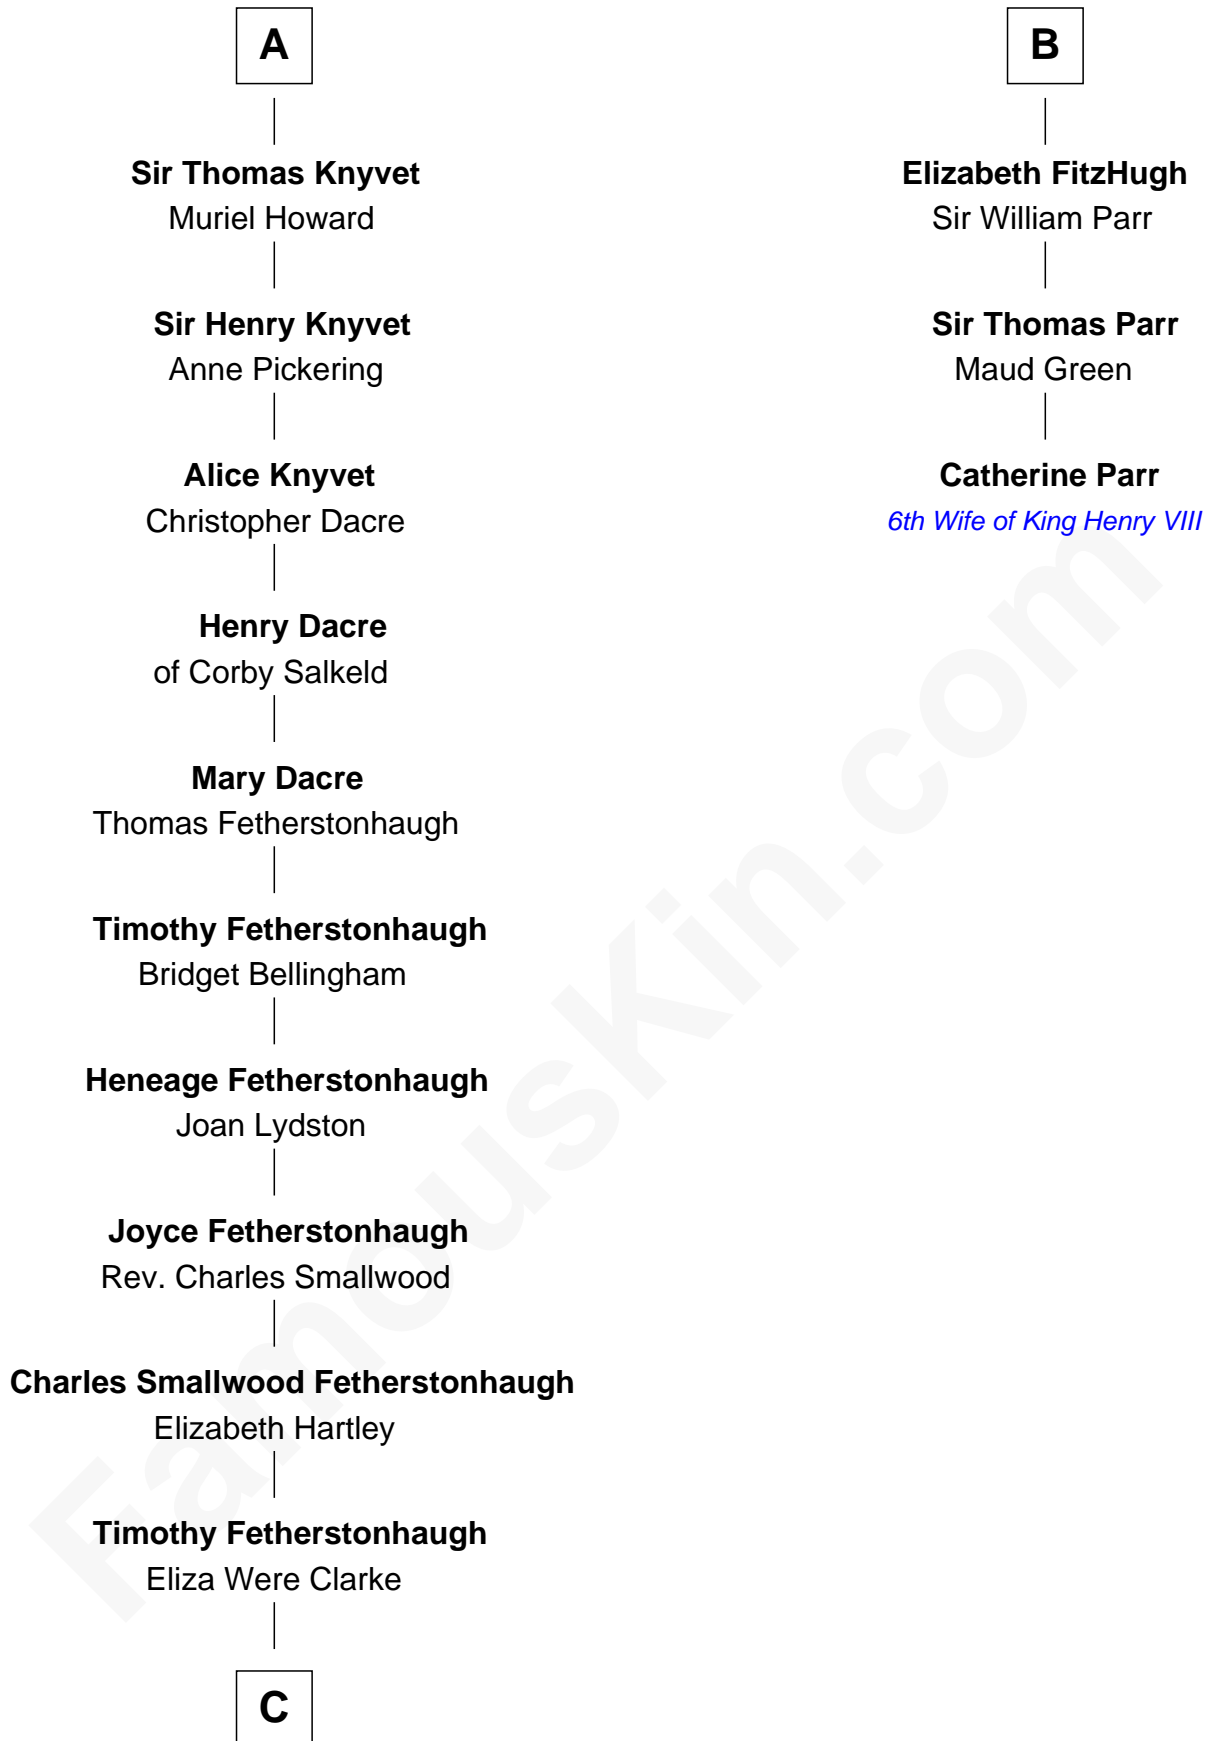

FamousKin.com

Relationship Chart of

Tilda Swinton

Movie Actress

9th cousin 12 times removed of

Catherine Parr
6th Wife of King Henry VIII

C

Albany Fetherstonhaugh

Evelyn Gertrude Astell

Gertrude Clare Fetherstonhaugh

Cecil George Herbert Alers-Hankey

Mariora Beatrice Evelyn Rochfort Alers-Hankey

Alan Henry Campbell Swinton

Sir John Swinton

Judith Balfour Killen

Tilda Swinton