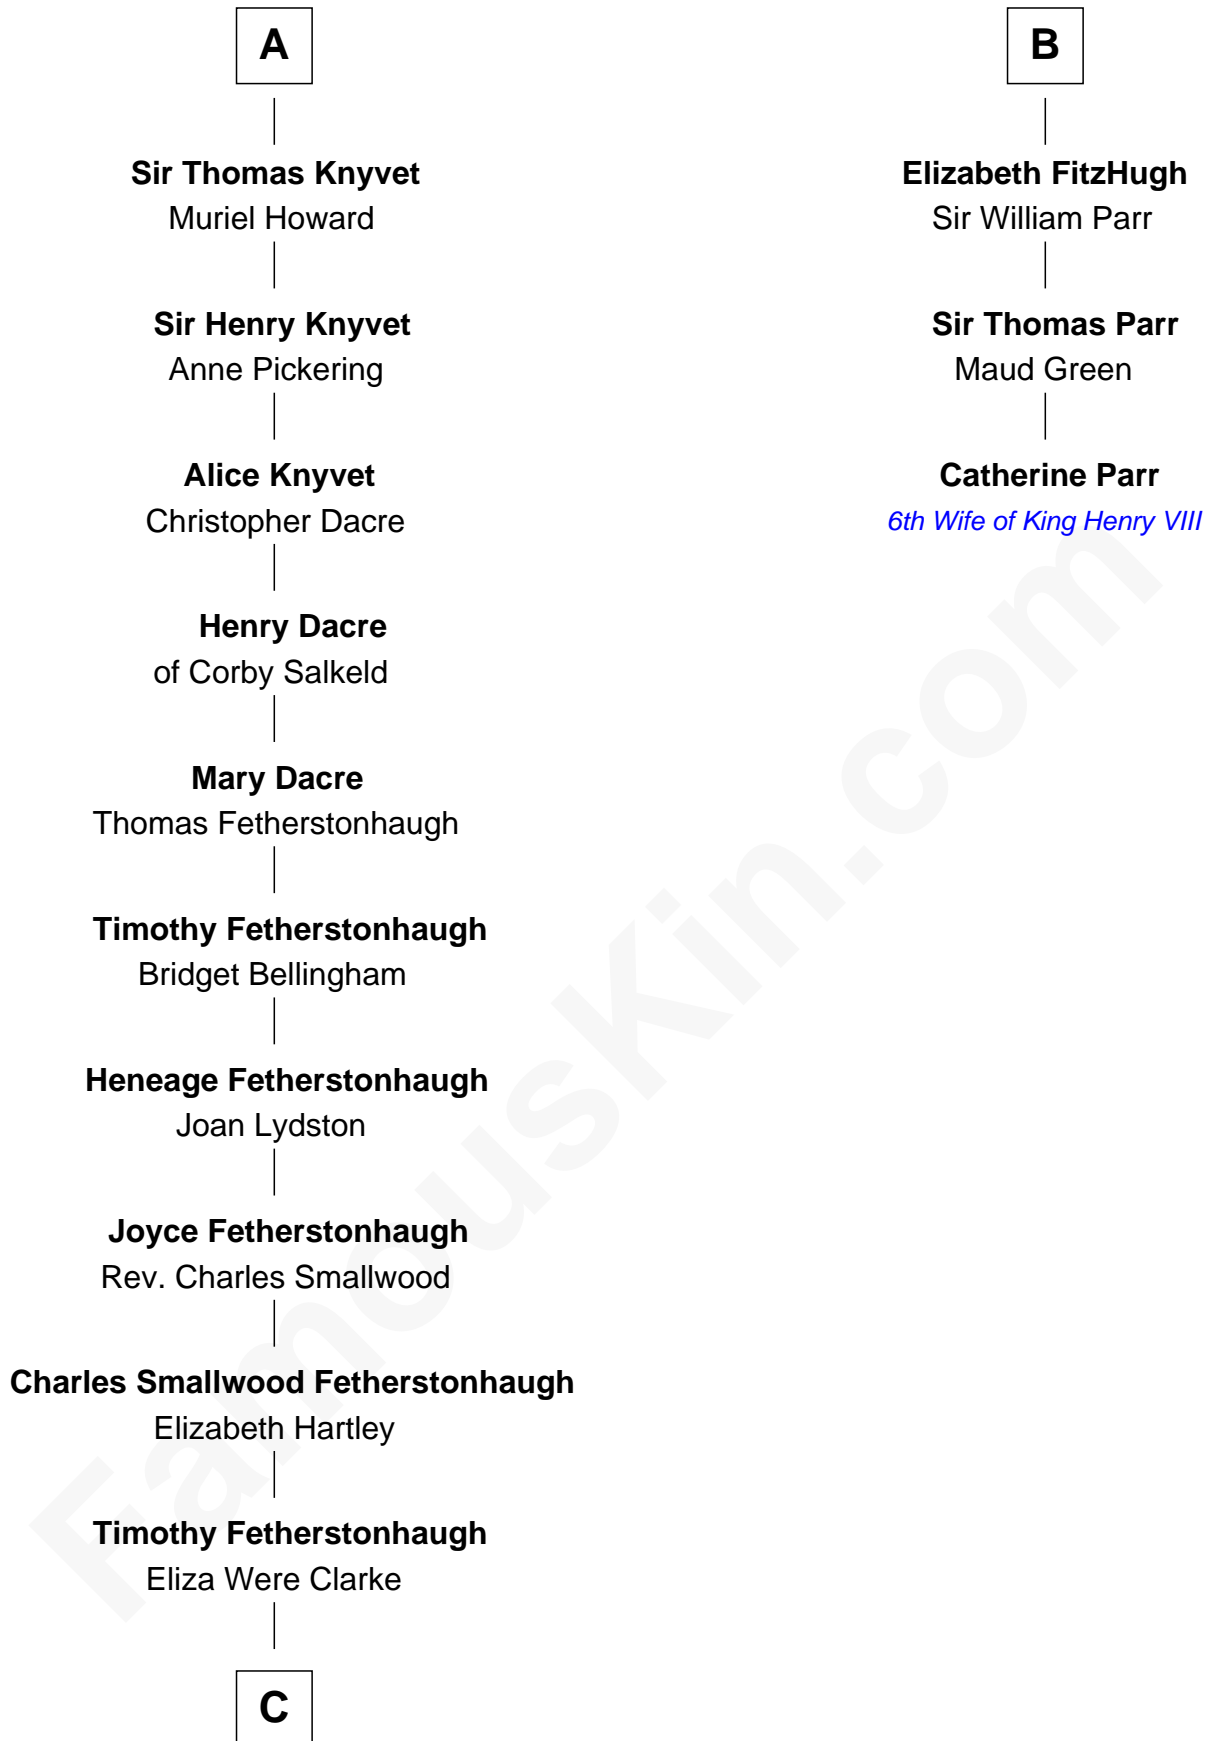

FamousKin.com
Relationship Chart of
Tilda Swinton
Movie Actress

9th cousin 12 times removed of
Catherine Parr
6th Wife of King Henry VIII

C

Albany Fetherstonhaugh

Evelyn Gertrude Astell

Gertrude Clare Fetherstonhaugh

Cecil George Herbert Alers-Hankey

Mariora Beatrice Evelyn Rochfort Alers-Hankey

Alan Henry Campbell Swinton

Sir John Swinton

Judith Balfour Killen

Tilda Swinton

Movie Actress