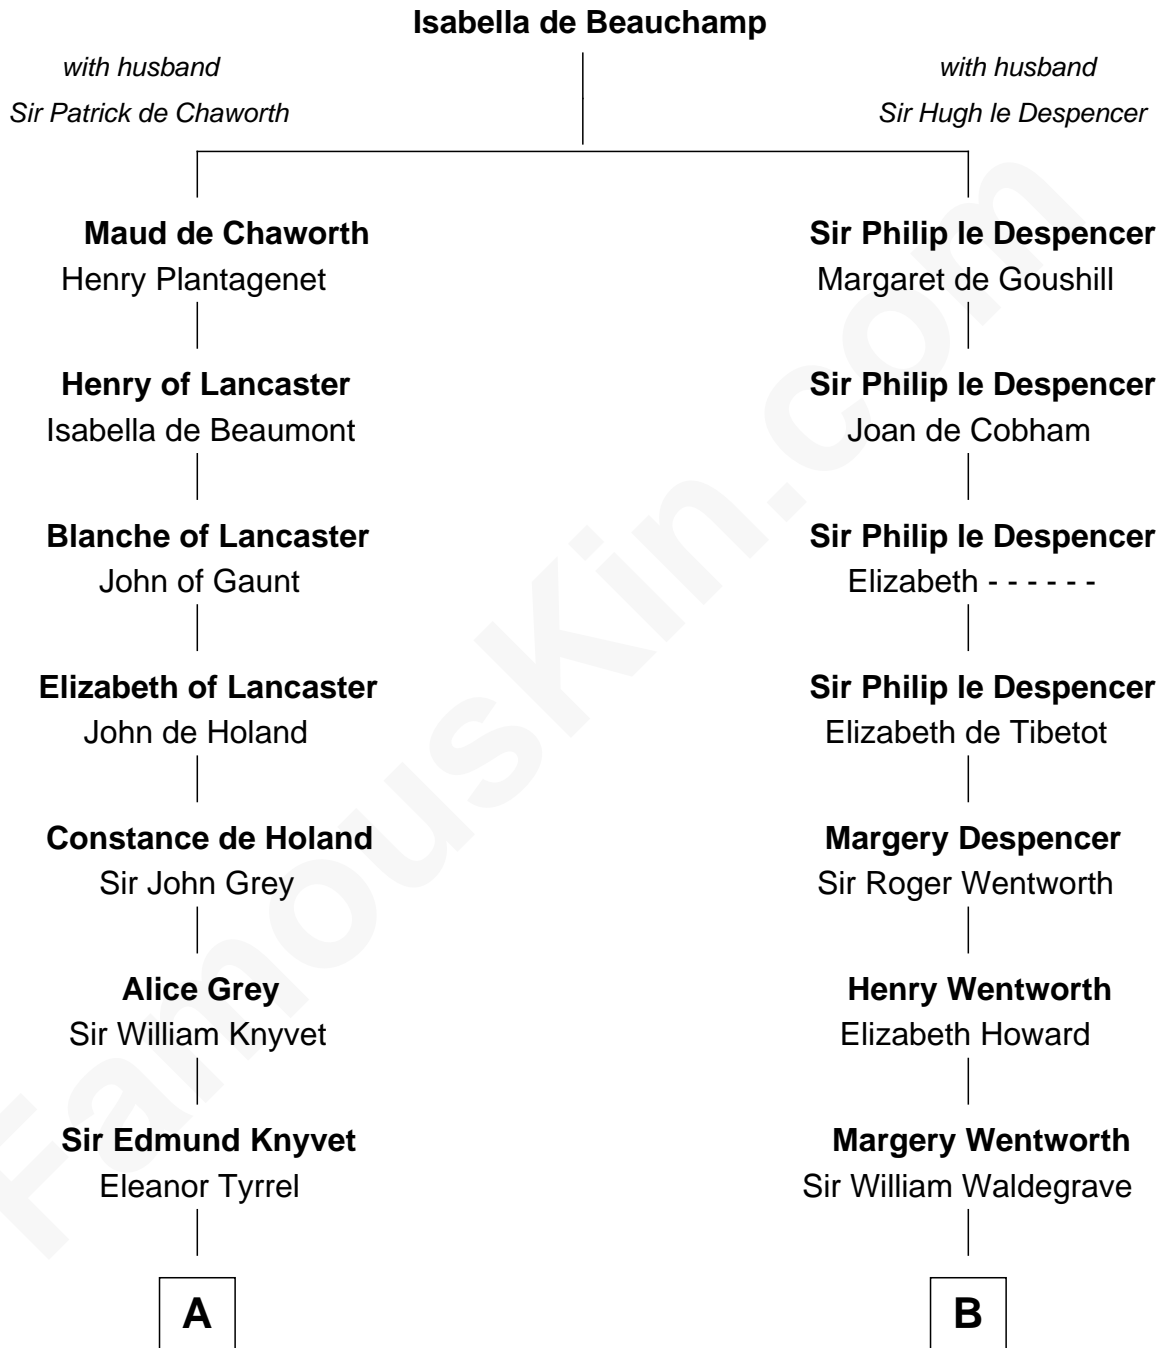

FamousKin.com Relationship Chart of

Tilda Swinton

Movie Actress

21st cousin of

Maggie Gyllenhaal

Movie Actress

A

Sir Thomas Knyvet
Muriel Howard