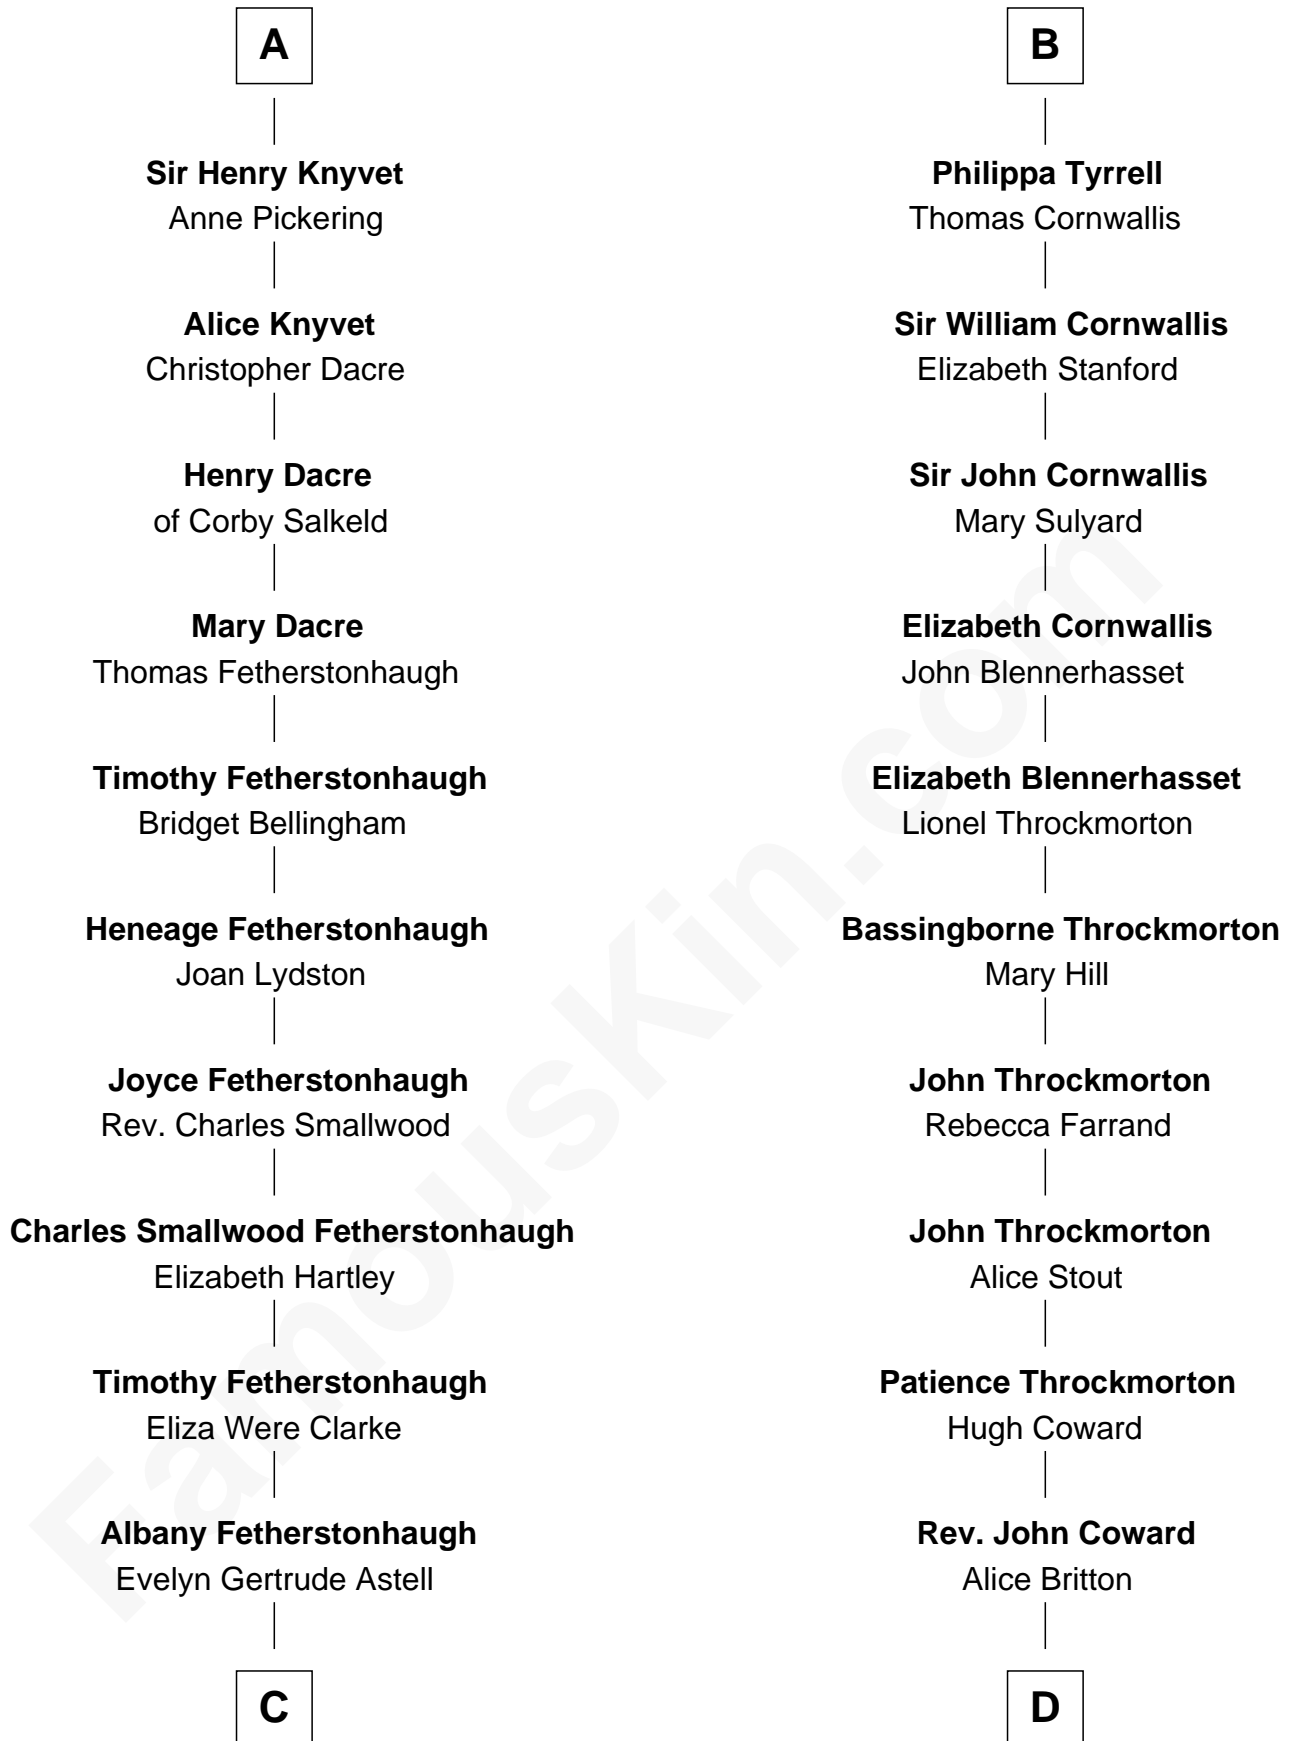

FamousKin.com Relationship Chart of

Tilda Swinton

Movie Actress

20th cousin of

General James Longstreet

Confederate Army - U.S. Civil War

C

Gertrude Clare Fetherstonhaugh
Cecil George Herbert Alers-Hankey

Matoria Beatrice Evelyn Rochfort Alers-Hankey
Alan Henry Campbell Swinton

Sir John Swinton
Judith Balfour Killen

Tilda Swinton
Movie Actress

D

Deliverance Coward
James FitzRandolph

Hannah FitzRandolph
William Longstreet

James Longstreet
Mary Anna Dent

General James Longstreet
Confederate Army - U.S. Civil War