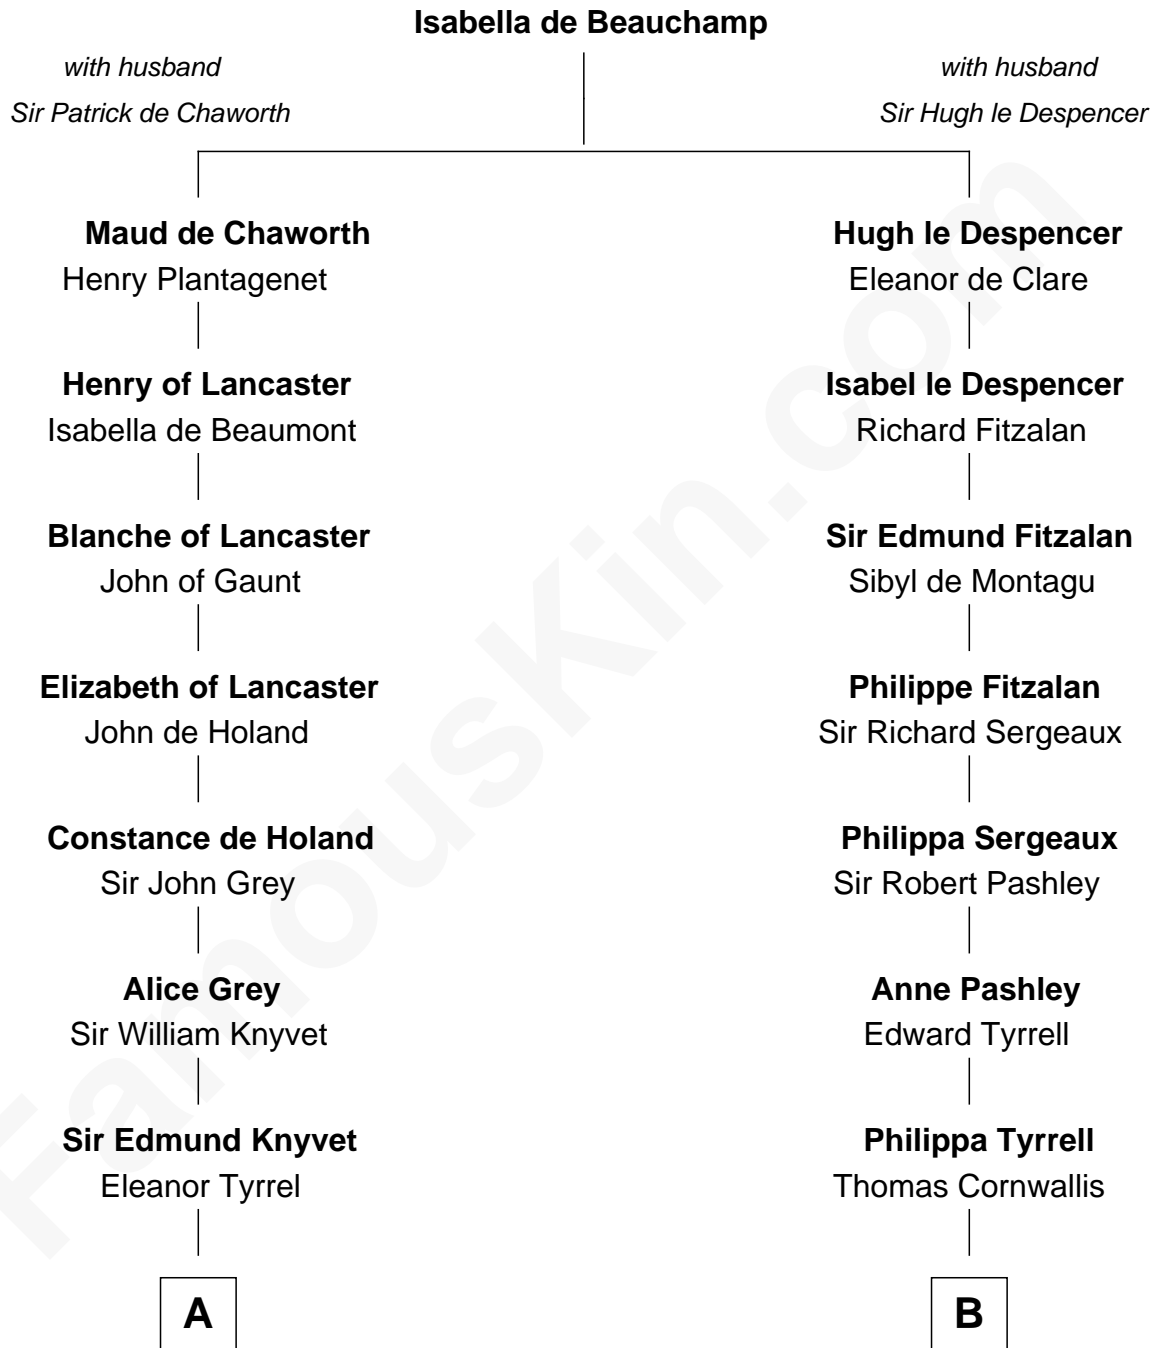

**FamousKin.com**  
**Relationship Chart of**  
**Tilda Swinton**  
*Movie Actress*

19th cousin 2 times removed of  
**General James Longstreet**  
*Confederate Army - U.S. Civil War*

**A**

**Sir Thomas Knyvet**  
Muriel Howard

**Sir Henry Knyvet**  
Anne Pickering

**Alice Knyvet**  
Christopher Dacre

**Henry Dacre**  
of Corby Salkeld

**Mary Dacre**  
Thomas Fetherstonhaugh

**Timothy Fetherstonhaugh**  
Bridget Bellingham

**Heneage Fetherstonhaugh**  
Joan Lydston

**Joyce Fetherstonhaugh**  
Rev. Charles Smallwood

**Charles Smallwood Fetherstonhaugh**  
Elizabeth Hartley

**Timothy Fetherstonhaugh**  
Eliza Were Clarke

**C**

**B**

**Sir William Cornwallis**  
Elizabeth Stanford