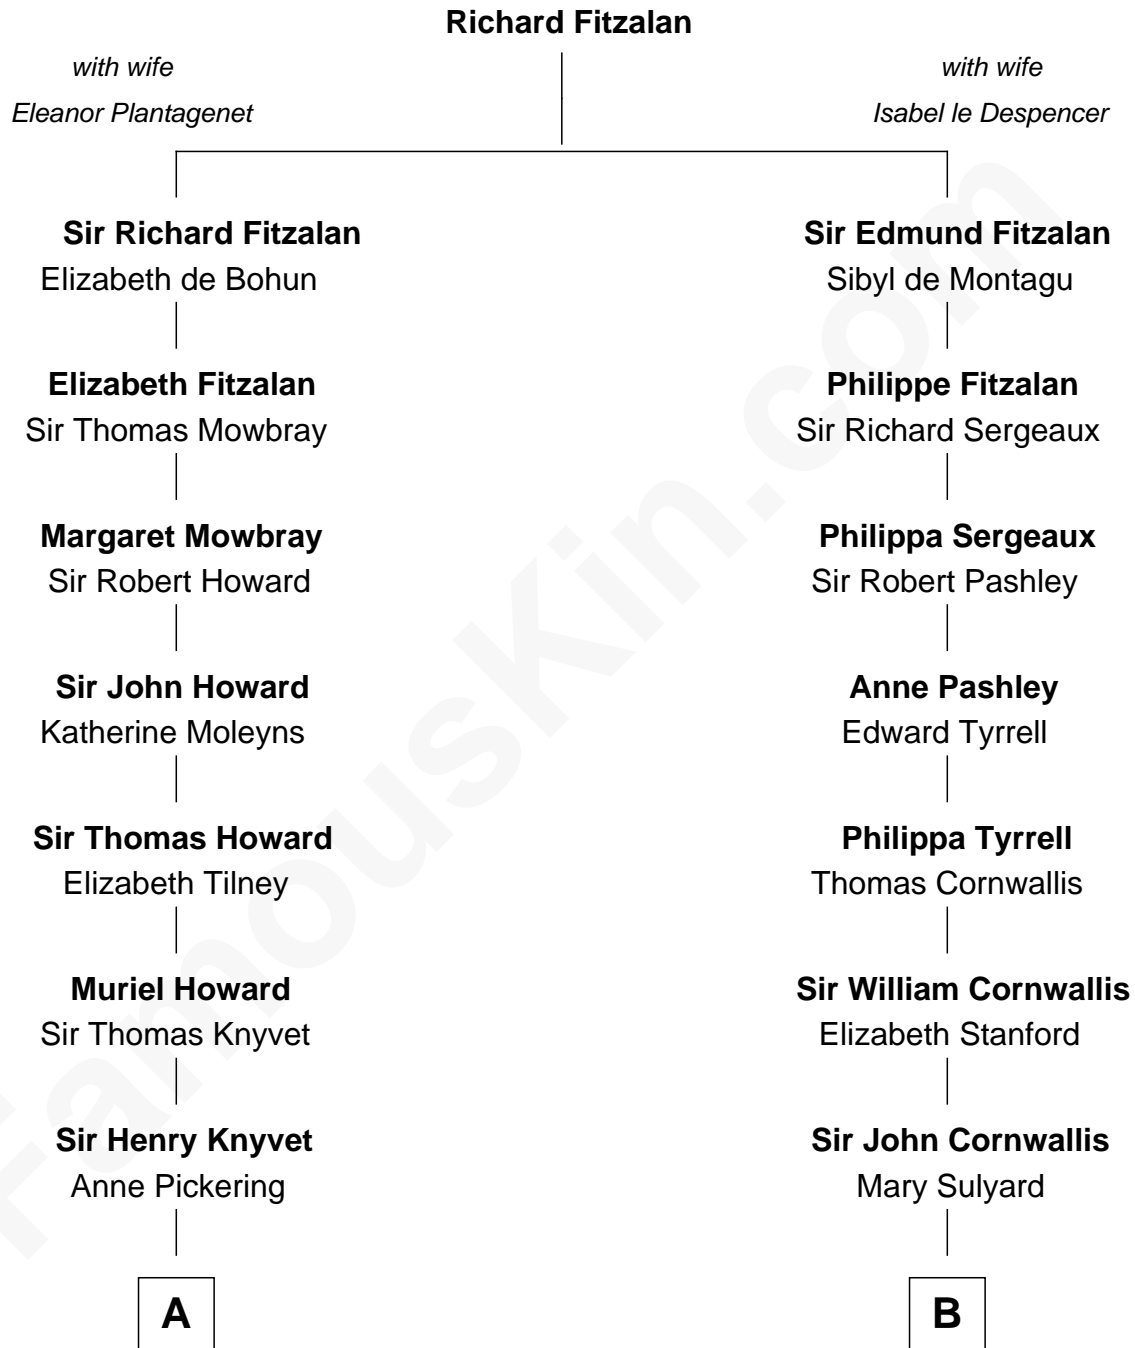

FamousKin.com
Relationship Chart of
Tilda Swinton
Movie Actress

17th cousin 2 times removed of
General James Longstreet
Confederate Army - U.S. Civil War

A

Alice Knyvet
Christopher Dacre

Henry Dacre
of Corby Salkeld