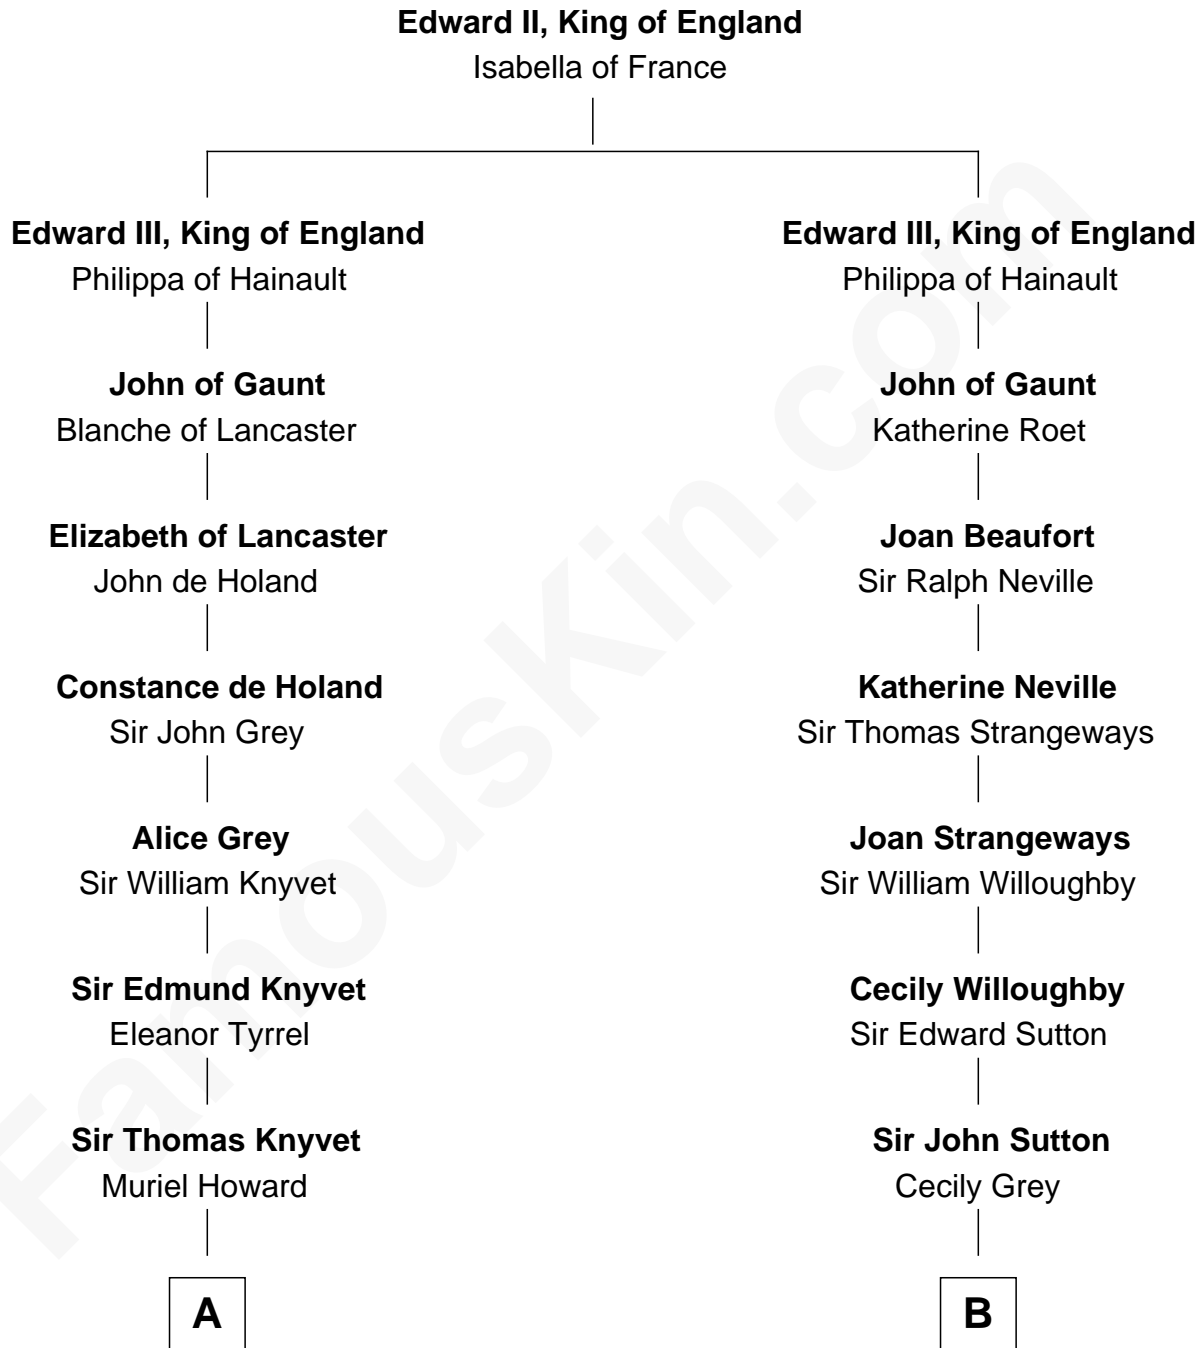

FamousKin.com
Relationship Chart of
Tilda Swinton
Movie Actress

18th cousin 2 times removed of
John Kerry
68th U.S. Secretary of State

C

Gertrude Clare Fetherstonhaugh
Cecil George Herbert Alers-Hankey

Matoria Beatrice Evelyn Rochfort Alers-Hankey
Alan Henry Campbell Swinton

Sir John Swinton
Judith Balfour Killen

Tilda Swinton
Movie Actress

D

Rosemary Isabel Forbes
Richard John Kerry

John Kerry
68th U.S. Secretary of State

FamousKin.com