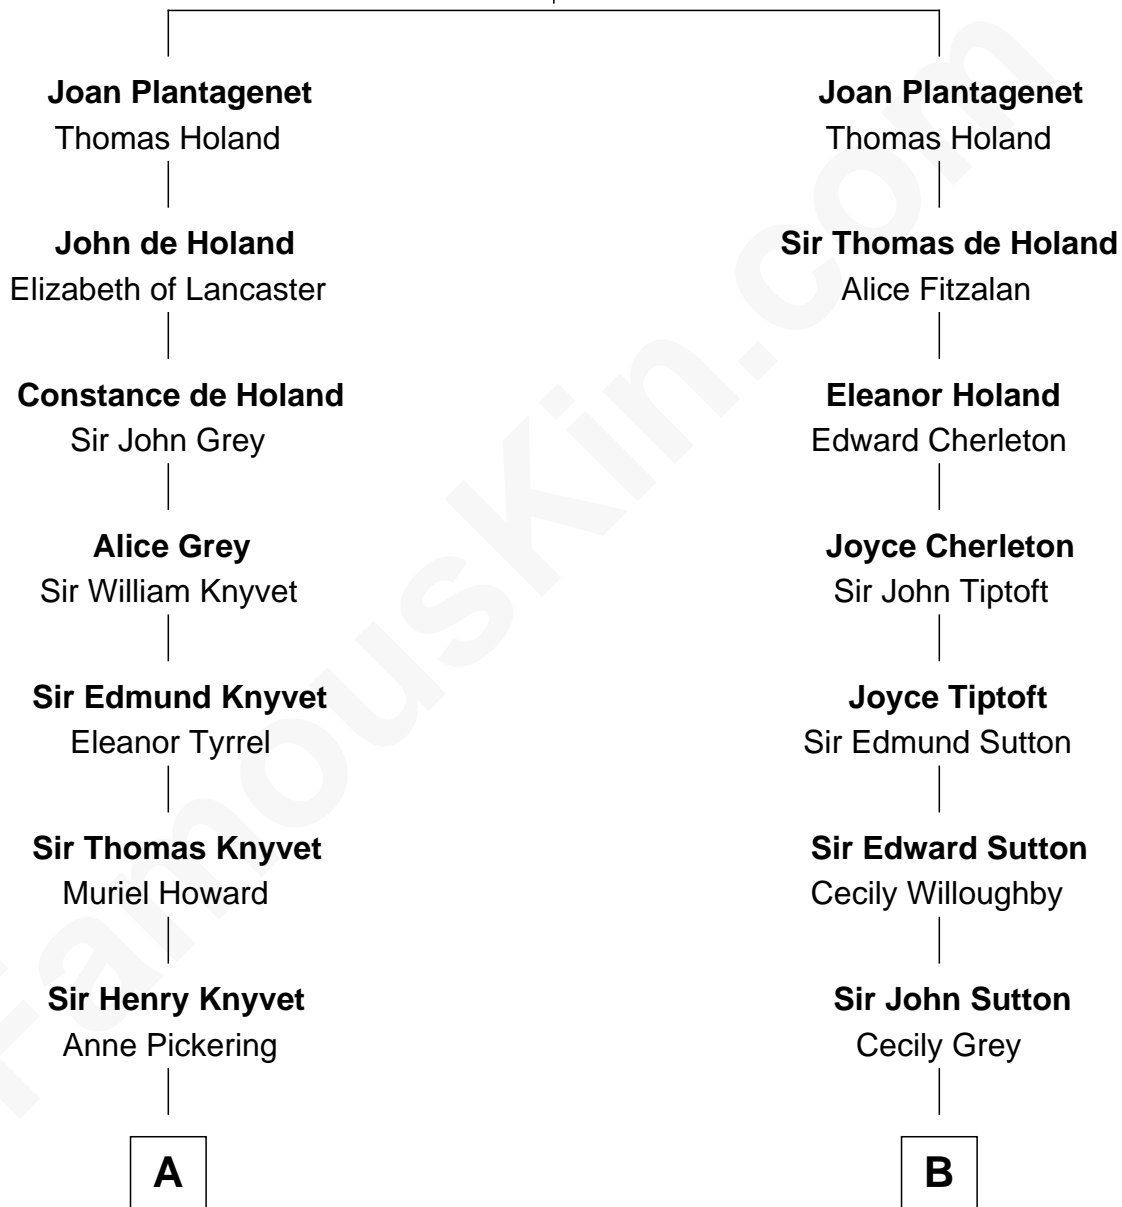

FamousKin.com Relationship Chart of

Tilda Swinton

Movie Actress

18th cousin 1 time removed of

John Kerry

68th U.S. Secretary of State

Edmund of Woodstock

Margaret Wake

C

Mariora Beatrice Evelyn Rochfort Alers-Hankey

Alan Henry Campbell Swinton

Sir John Swinton

Judith Balfour Killen

Tilda Swinton

Movie Actress

D

Rosemary Isabel Forbes

Richard John Kerry

John Kerry

68th U.S. Secretary of State

FamousKin.com