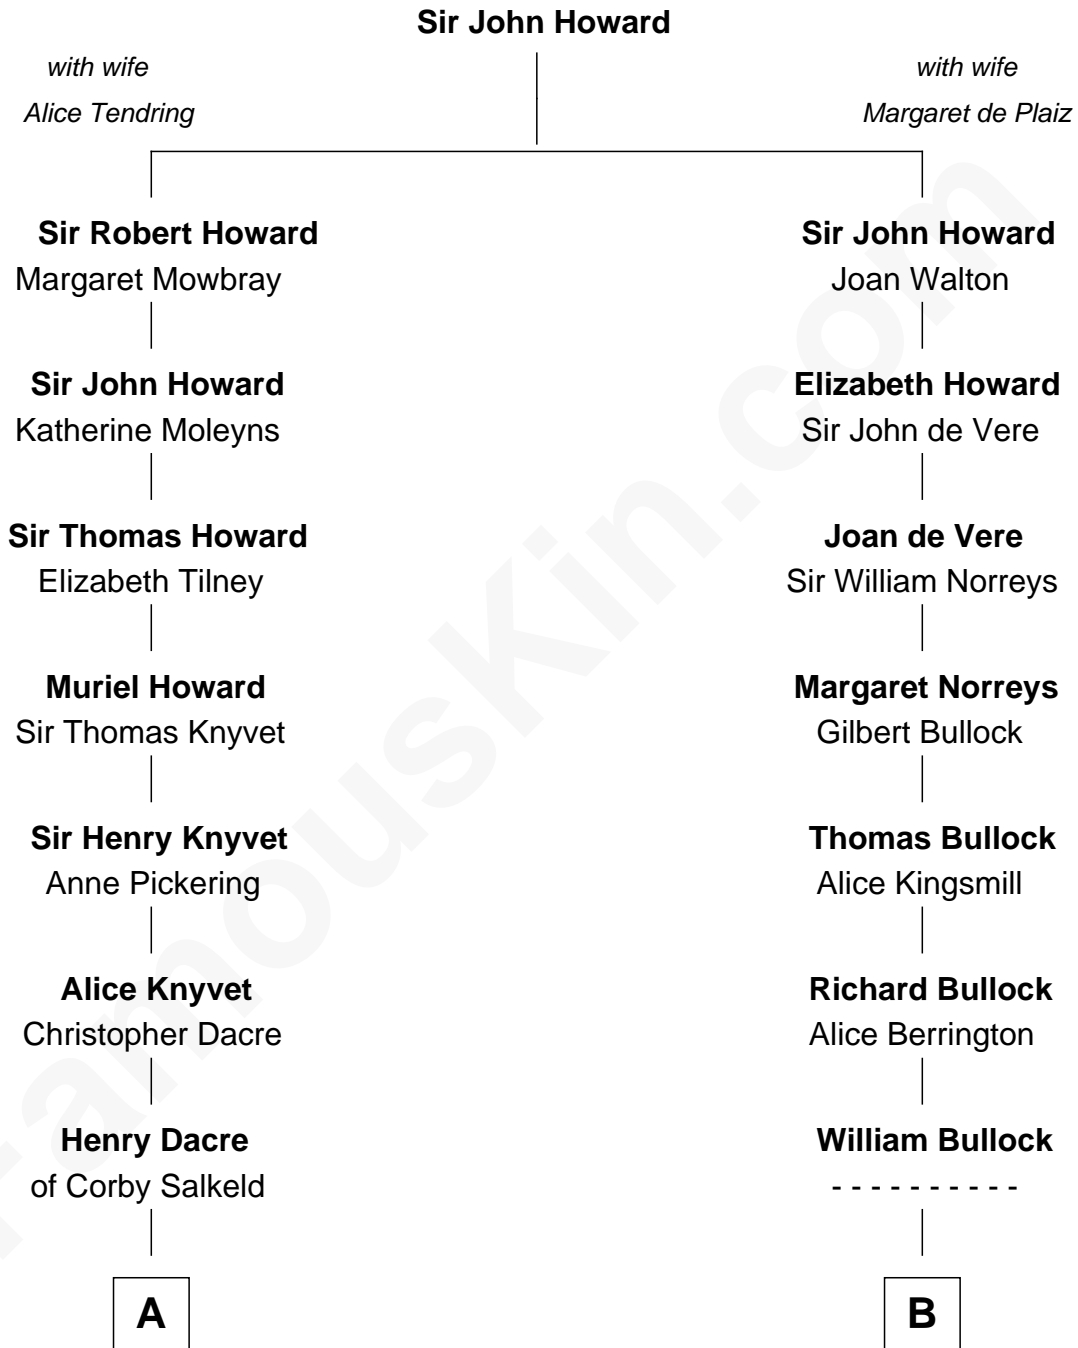

**FamousKin.com**  
**Relationship Chart of**  
**Tilda Swinton**  
*Movie Actress*

**17th cousin 3 times removed of**  
**Dennis Wilson**  
*Co-Founder of The Beach Boys*

C

**William Henry Wilson**

Alta Lenora Chitwood

**William Coral Wilson**

Edith Sophia Sthole

**Murray Gage Wilson**

Audree Neva Korthof

**Dennis Wilson**

*Co-Founder of The Beach Boys*