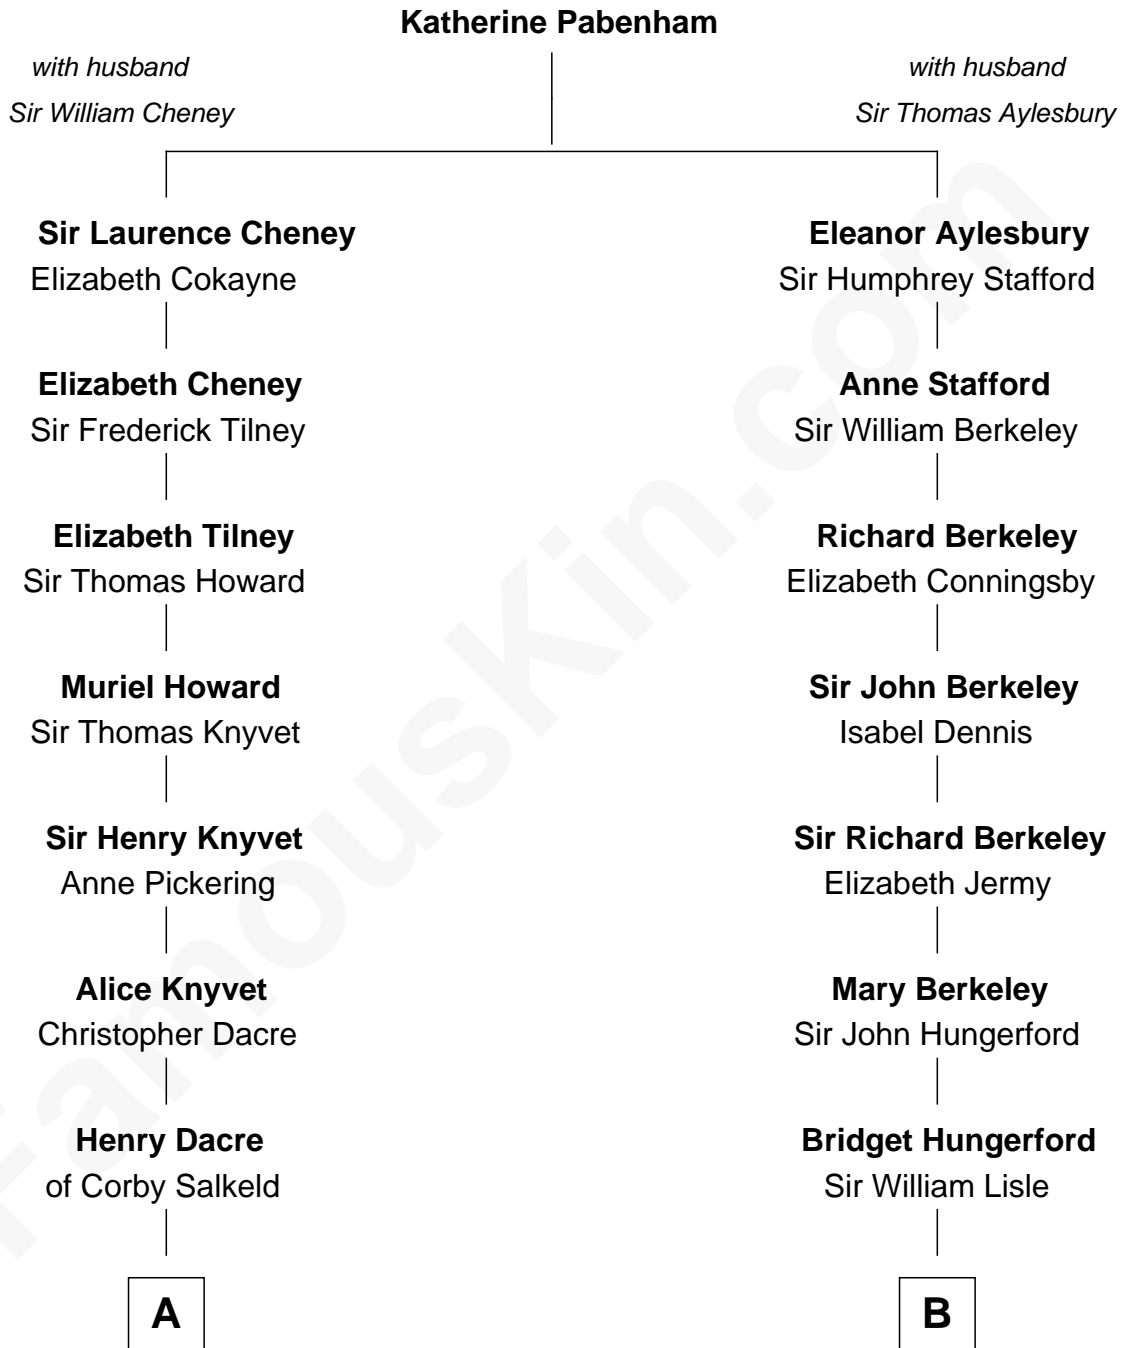

FamousKin.com
Relationship Chart of
Tilda Swinton
Movie Actress

17th cousin 2 times removed of
Jeb Bush
43rd Governor of Florida

C

Prescott Sheldon Bush

Dorothy Wear Walker

George Herbert Walker Bush

Barbara Pierce