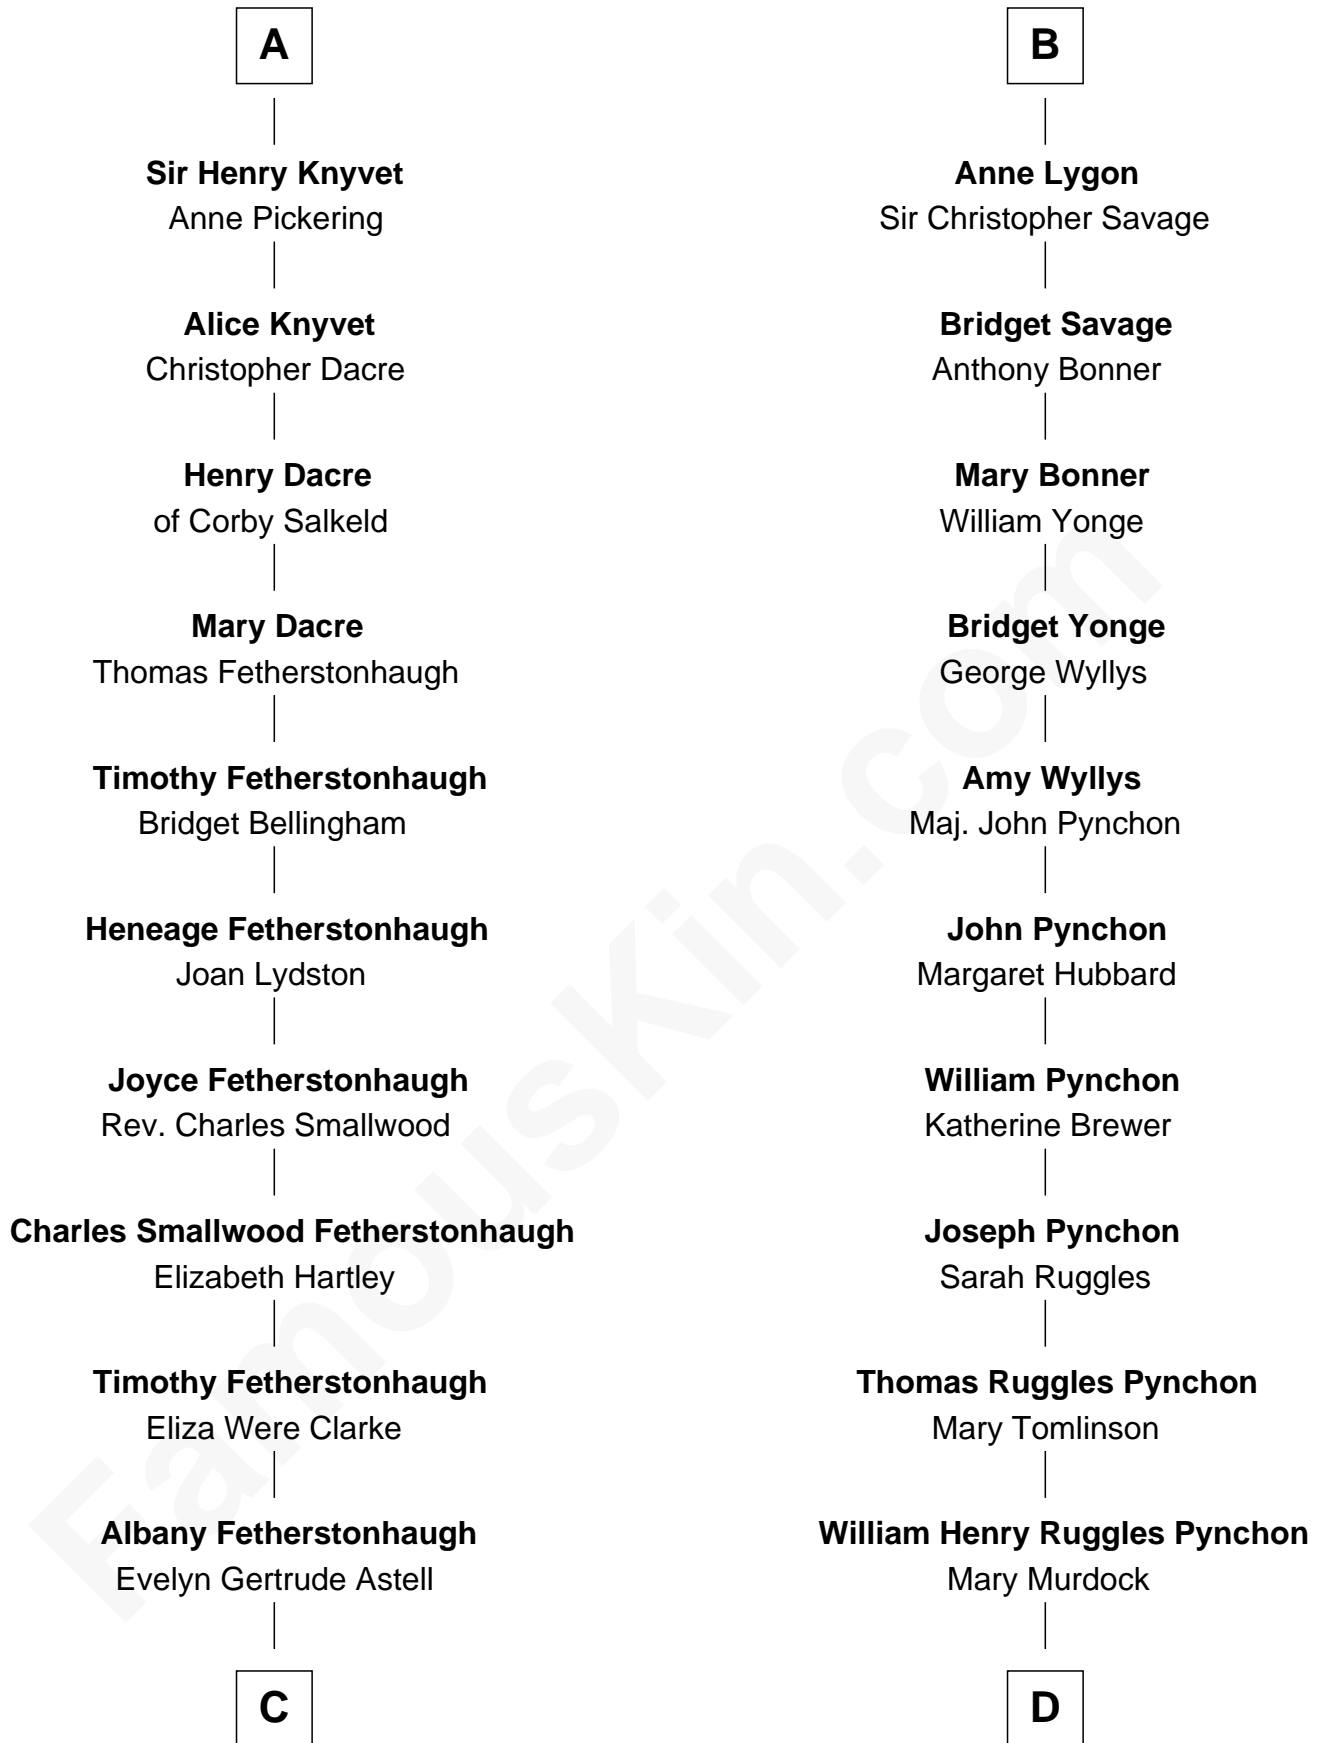

# FamousKin.com Relationship Chart of

**Tilda Swinton**

*Movie Actress*

20th cousin of

**Thomas Pynchon**

*American Novelist*

**Sir Ralph Basset**

Joan - - - - -

Thomas de Aylesbury

**Sir John Aylesbury**

Isabel - - - - -

**Sir Thomas Aylesbury**

Katherine Pabenham

**Eleanor Aylesbury**

Sir Humphrey Stafford

**Elizabeth Stafford**

Sir Richard de Beauchamp

**Anne de Beauchamp**

Sir Richard Lygon

**Sir Richard Lygon**

Margaret Greville

**B**

**C**

**Gertrude Clare Fetherstonhaugh**  
Cecil George Herbert Alers-Hankey

**Mariora Beatrice Evelyn Rochfort Alers-Hankey**  
Alan Henry Campbell Swinton

**Sir John Swinton**  
Judith Balfour Killen

**Tilda Swinton**  
*Movie Actress*

**D**

**William Lyon Pynchon**  
Annie Payne Cogswell