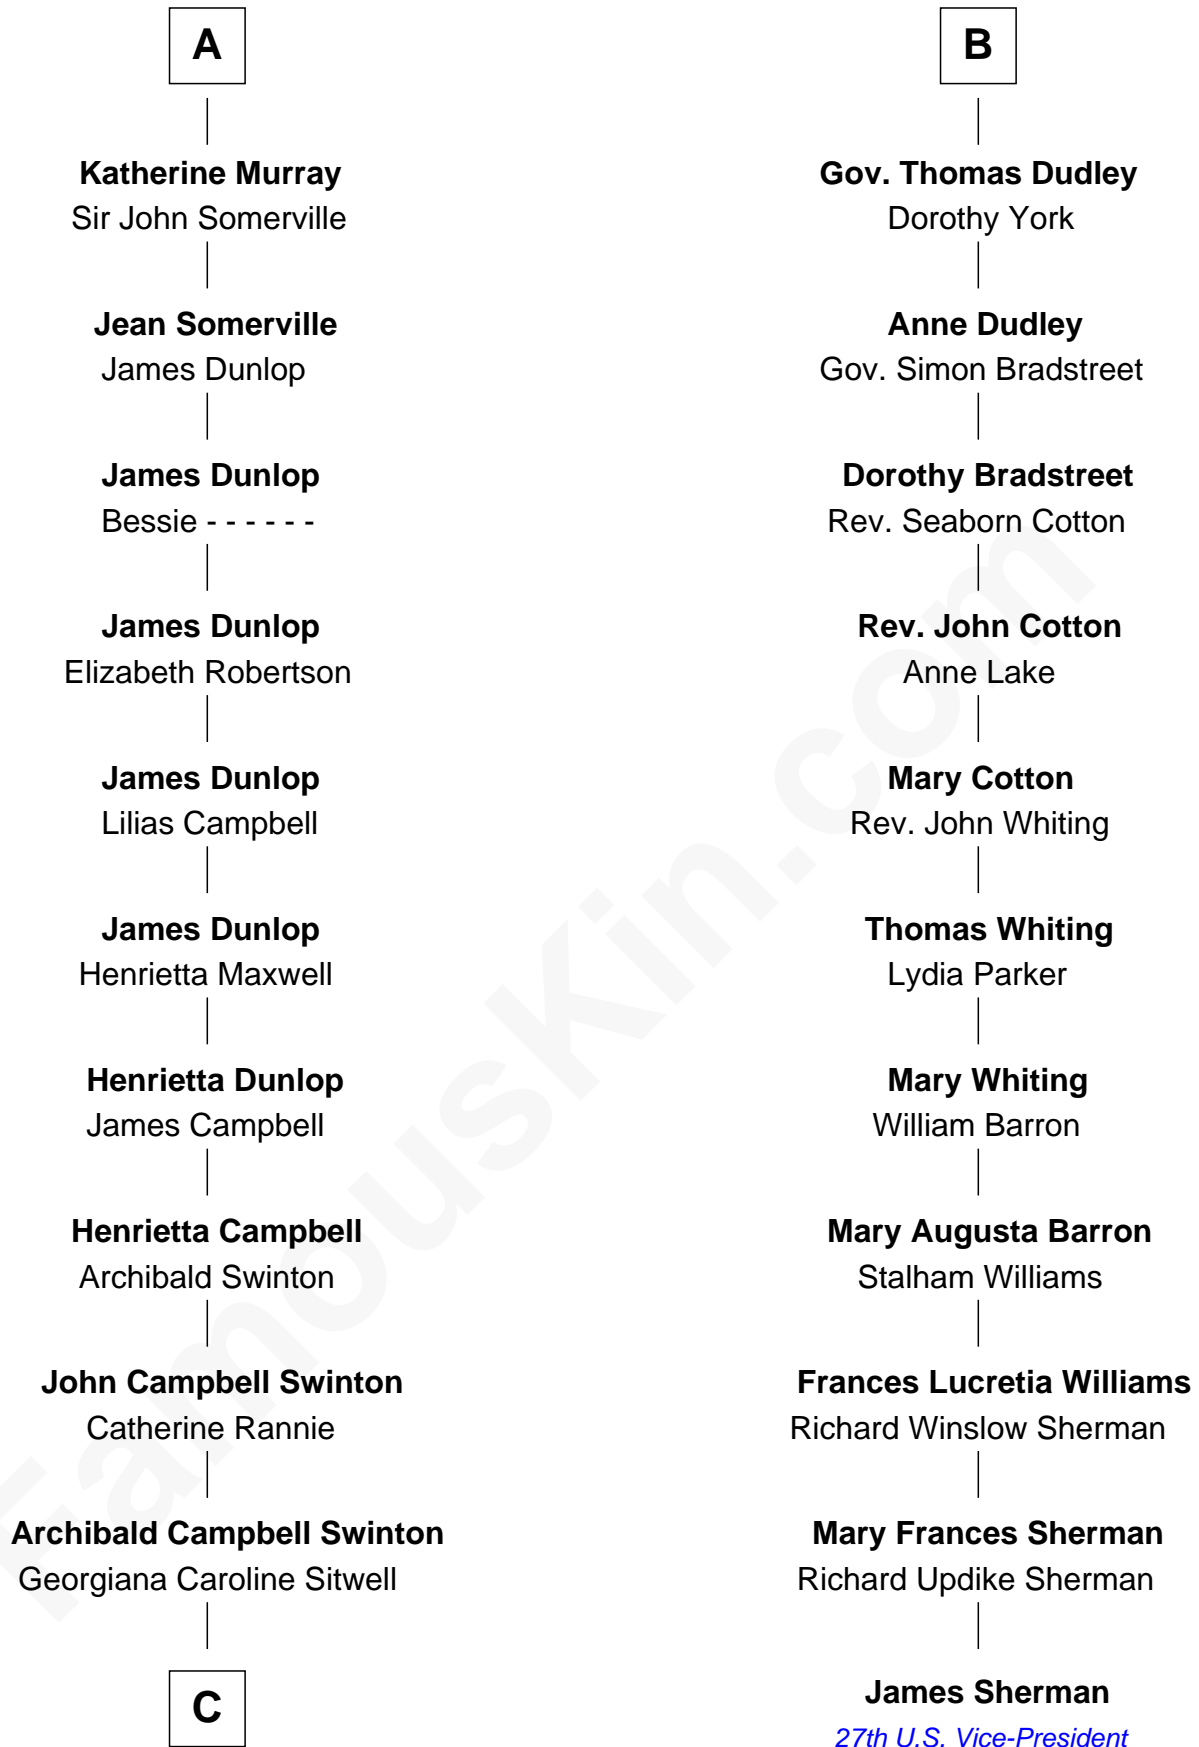

**FamousKin.com**  
**Relationship Chart of**  
**Tilda Swinton**  
*Movie Actress*

**17th cousin 3 times removed of**  
**James Sherman**  
*27th U.S. Vice-President*

**C**

George Sitwell Campbell Swinton

Elizabeth Ebsworth

Alan Henry Campbell Swinton

Mariora Beatrice Evelyn Rochfort Alers-Hankey

Sir John Swinton

Judith Balfour Killen

**Tilda Swinton**

*Movie Actress*

FamousKin.com