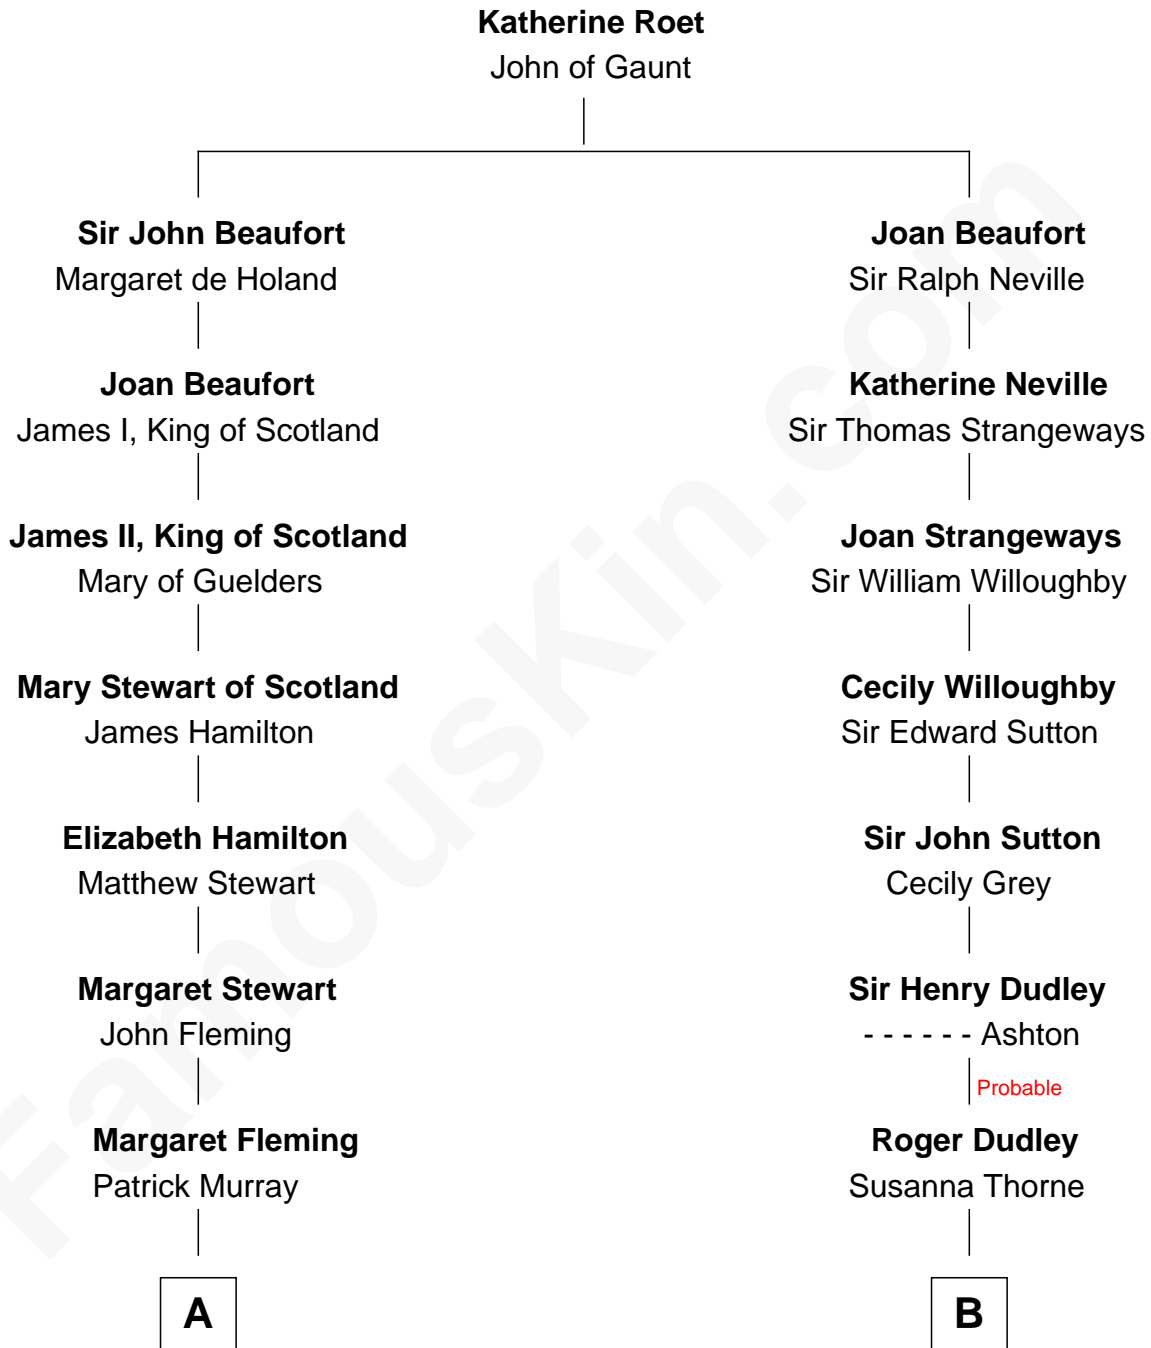

**FamousKin.com**  
**Relationship Chart of**  
**Tilda Swinton**  
*Movie Actress*

**17th cousin 3 times removed of**  
**James Sherman**  
*27th U.S. Vice-President*

**C**

George Sitwell Campbell Swinton

Elizabeth Ebsworth

Alan Henry Campbell Swinton

Mariora Beatrice Evelyn Rochfort Alers-Hankey

Sir John Swinton

Judith Balfour Killen

**Tilda Swinton**

*Movie Actress*

FamousKin.com