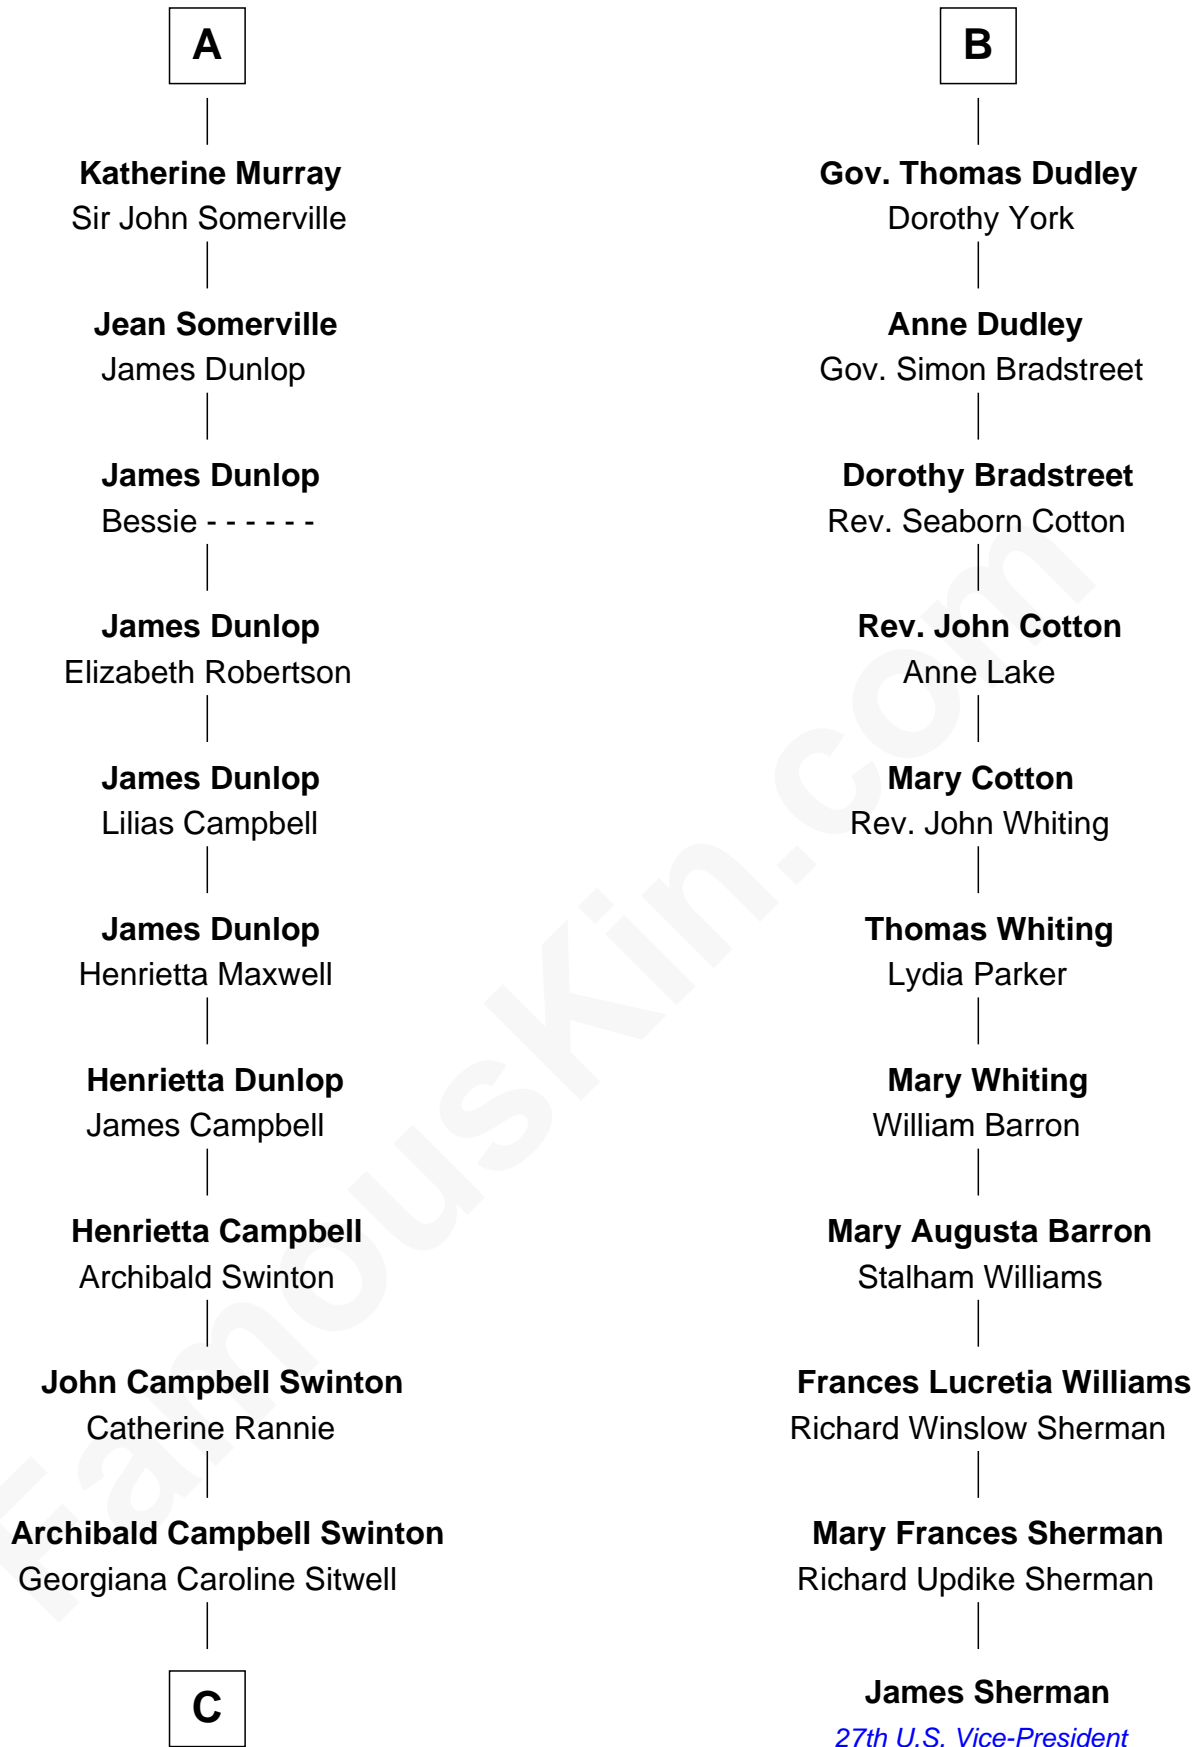

**FamousKin.com**  
**Relationship Chart of**  
**Tilda Swinton**  
*Movie Actress*

17th cousin 3 times removed of  
**James Sherman**  
*27th U.S. Vice-President*

**Sir Thomas de Holand**  
 Alice Fitzalan

**C**

George Sitwell Campbell Swinton

Elizabeth Ebsworth

Alan Henry Campbell Swinton

Mariora Beatrice Evelyn Rochfort Alers-Hankey

Sir John Swinton

Judith Balfour Killen

**Tilda Swinton**