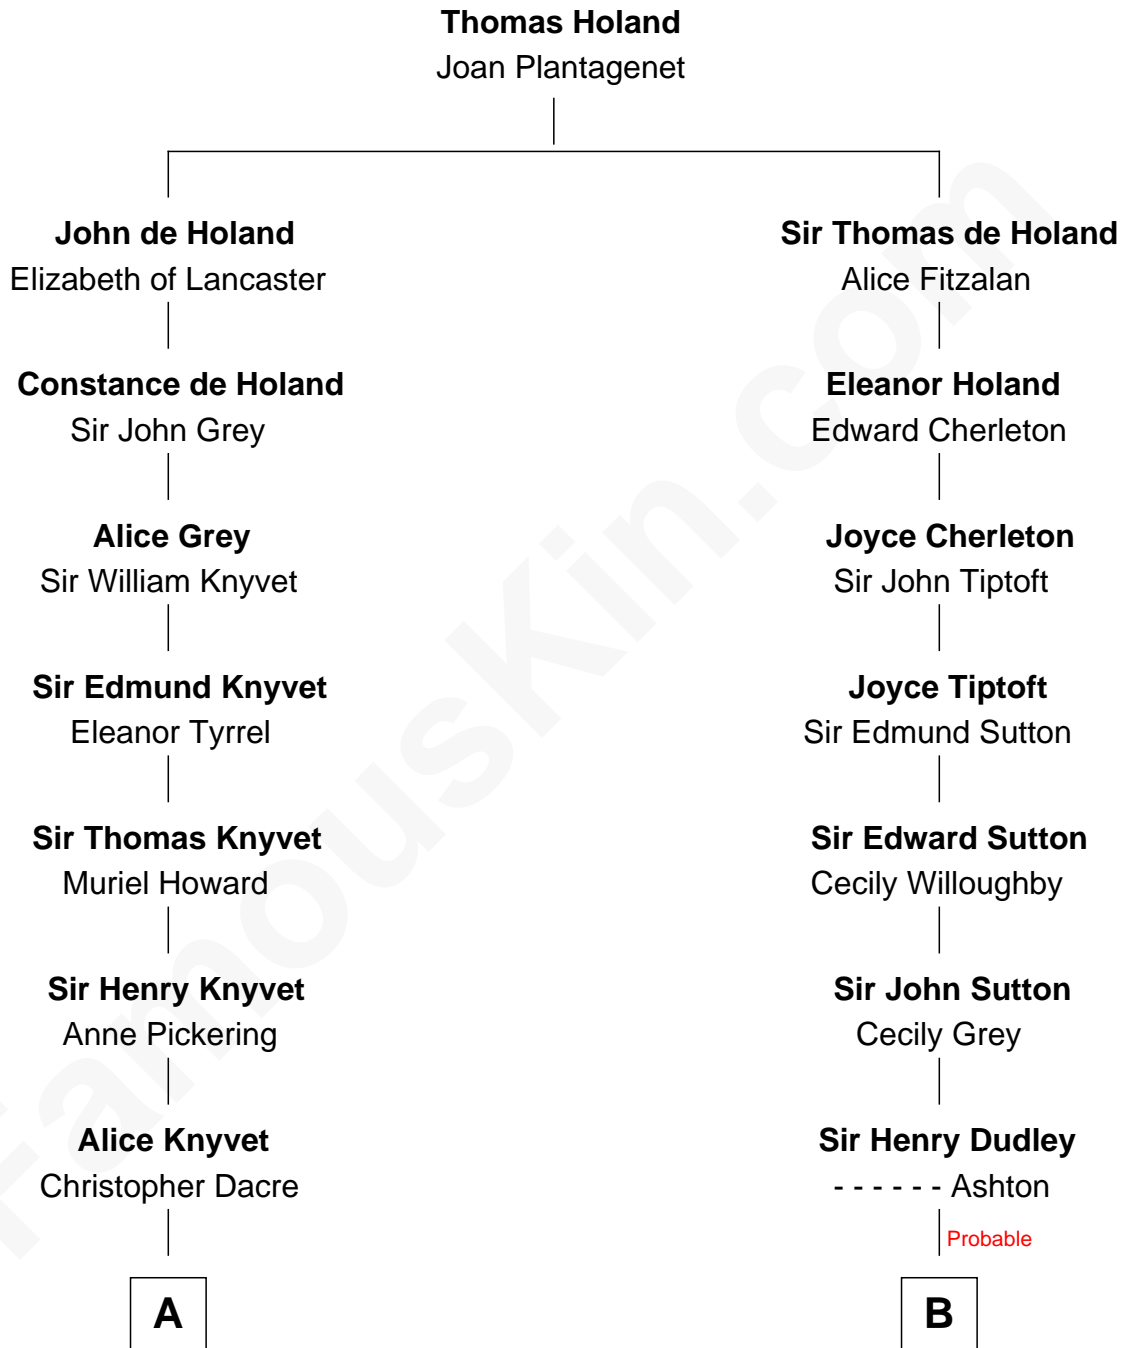

# FamousKin.com Relationship Chart of

**Tilda Swinton**

*Movie Actress*

18th cousin of

**James Sherman**

*27th U.S. Vice-President*

**A**

**Henry Dacre**  
of Corby Salkeld

**Mary Dacre**  
Thomas Fetherstonhaugh

**Timothy Fetherstonhaugh**  
Bridget Bellingham

**Heneage Fetherstonhaugh**  
Joan Lydston

**Joyce Fetherstonhaugh**  
Rev. Charles Smallwood

**Charles Smallwood Fetherstonhaugh**  
Elizabeth Hartley

**Timothy Fetherstonhaugh**  
Eliza Were Clarke

**Albany Fetherstonhaugh**  
Evelyn Gertrude Astell

**Gertrude Clare Fetherstonhaugh**  
Cecil George Herbert Alers-Hankey

**Mariora Beatrice Evelyn Rochfort Alers-Hankey**  
Alan Henry Campbell Swinton