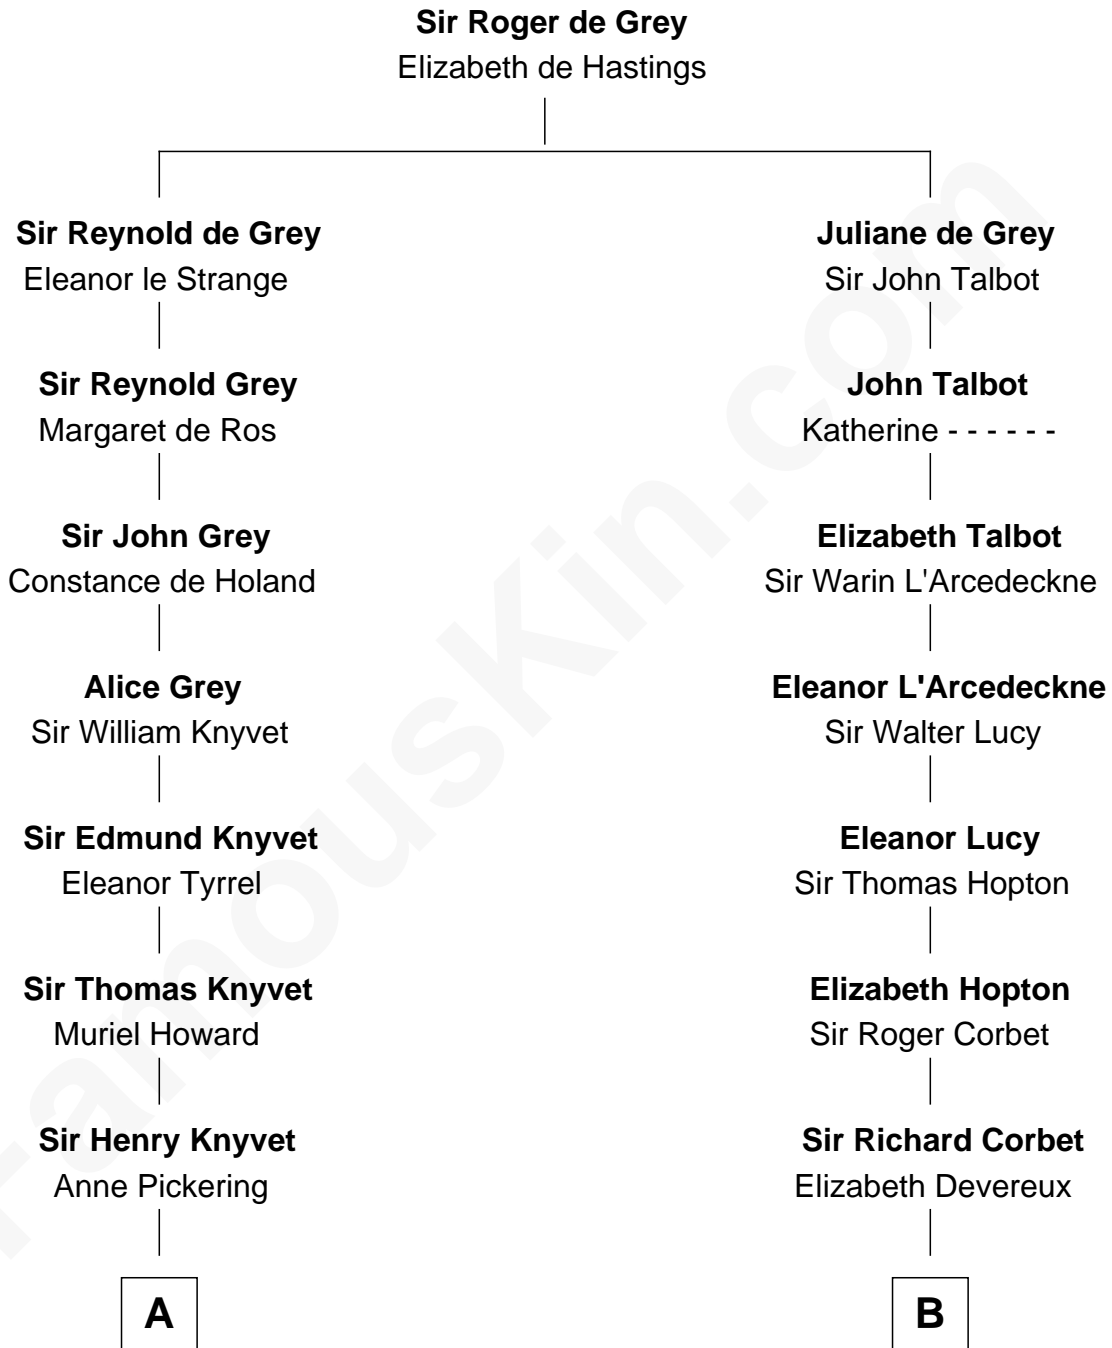

**FamousKin.com**  
**Relationship Chart of**  
**Tilda Swinton**  
*Movie Actress*

19th cousin 2 times removed of  
**Allen Dulles**  
*5th Director of the C.I.A.*

**C**

**Mariora Beatrice Evelyn Rochfort Alers-Hankey**

Alan Henry Campbell Swinton

**Sir John Swinton**

Judith Balfour Killen

**Tilda Swinton**

*Movie Actress*

**D**

**Joanna Leffingwell**

Charles Lathrop