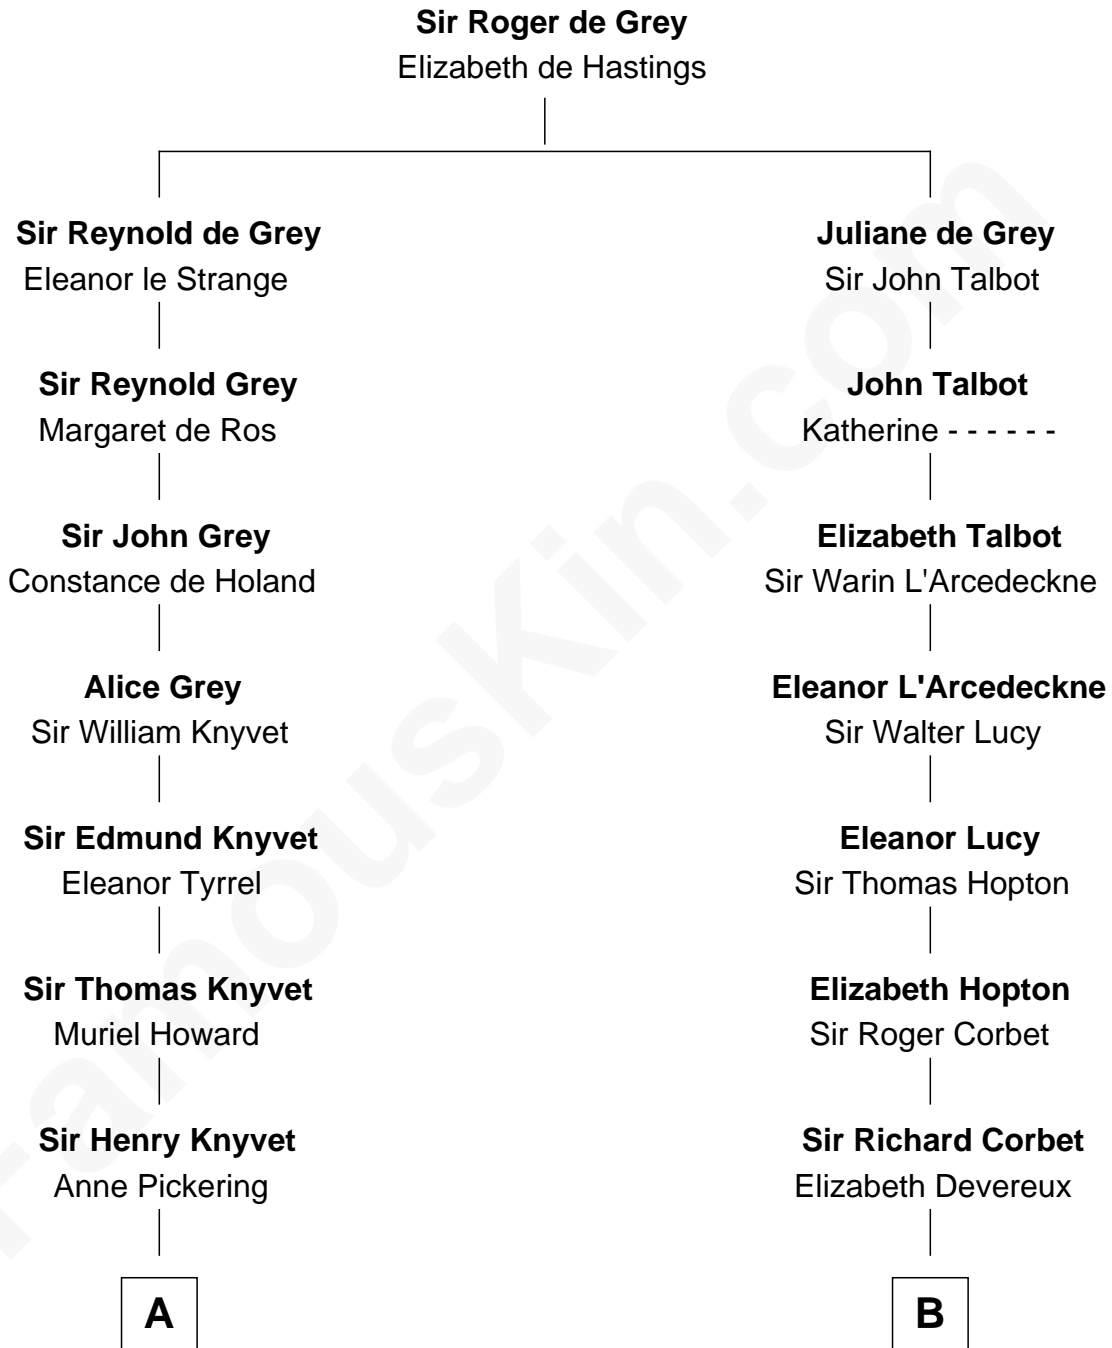

**FamousKin.com**  
**Relationship Chart of**  
**Tilda Swinton**  
*Movie Actress*

19th cousin 2 times removed of

**John Foster Dulles**  
*52nd U.S. Secretary of State*

**C**

**Mariora Beatrice Evelyn Rochfort Alers-Hankey**

Alan Henry Campbell Swinton

**Sir John Swinton**

Judith Balfour Killen

**Tilda Swinton**

*Movie Actress*

**D**

**Joanna Leffingwell**

Charles Lathrop