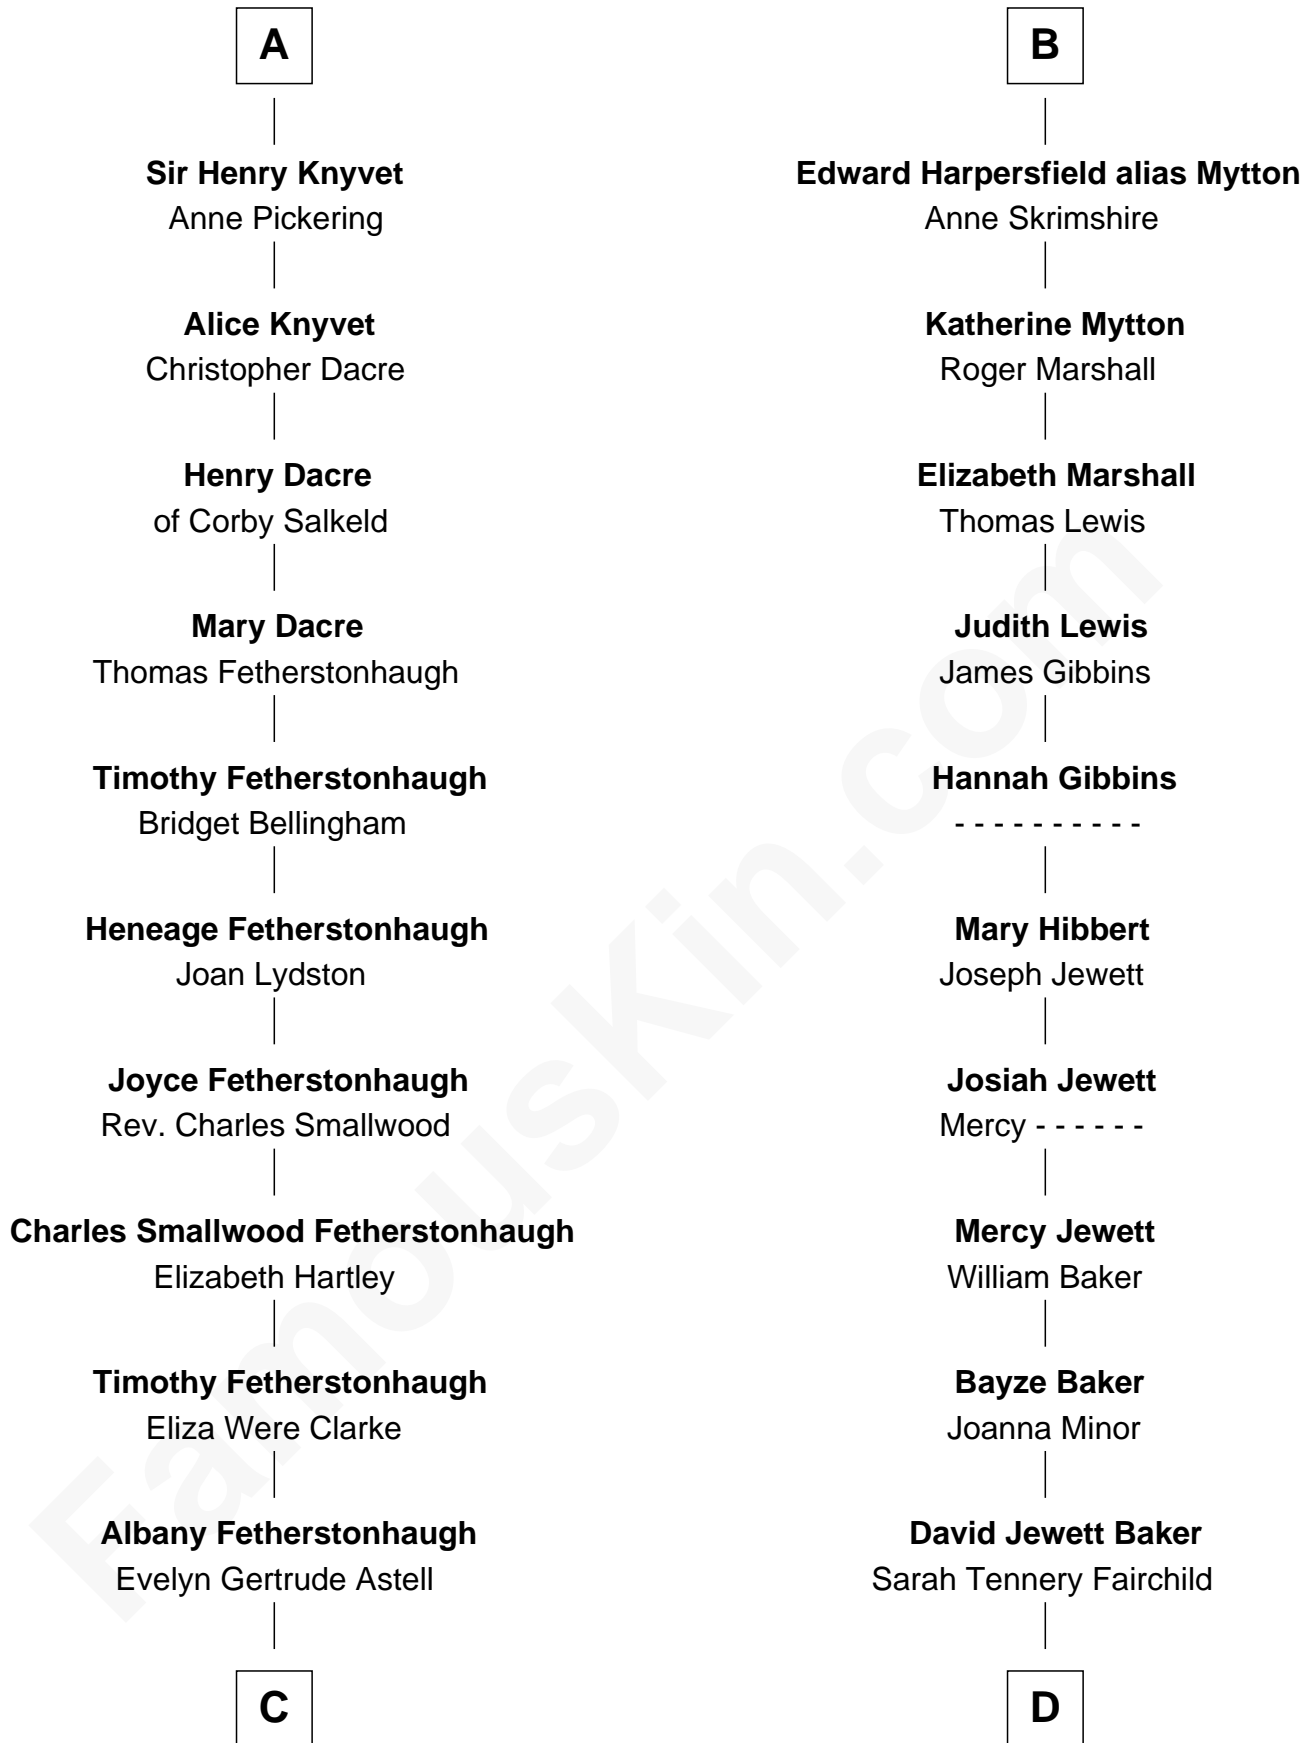

# FamousKin.com Relationship Chart of

**Tilda Swinton**

*Movie Actress*

20th cousin 1 time removed of

**Chevy Chase**

*Comedian, Actor and Writer*

**Edmund Fitzalan**

Alice de Warenne

**C**

**Gertrude Clare Fetherstonhaugh**  
Cecil George Herbert Alers-Hankey

**Mariora Beatrice Evelyn Rochfort Alers-Hankey**  
Alan Henry Campbell Swinton

**Sir John Swinton**  
Judith Balfour Killen

**Tilda Swinton**  
*Movie Actress*

**D**

**Sarah Tennery Baker**  
Col. Lyne Shackelford Metcalfe

**Grace Metcalfe**  
Charles Denison Chase

**Edward Leigh Chase**  
Mabel Penrose Tinsley

**Edward Tinsley Chase**  
Cathalene Parker Browning