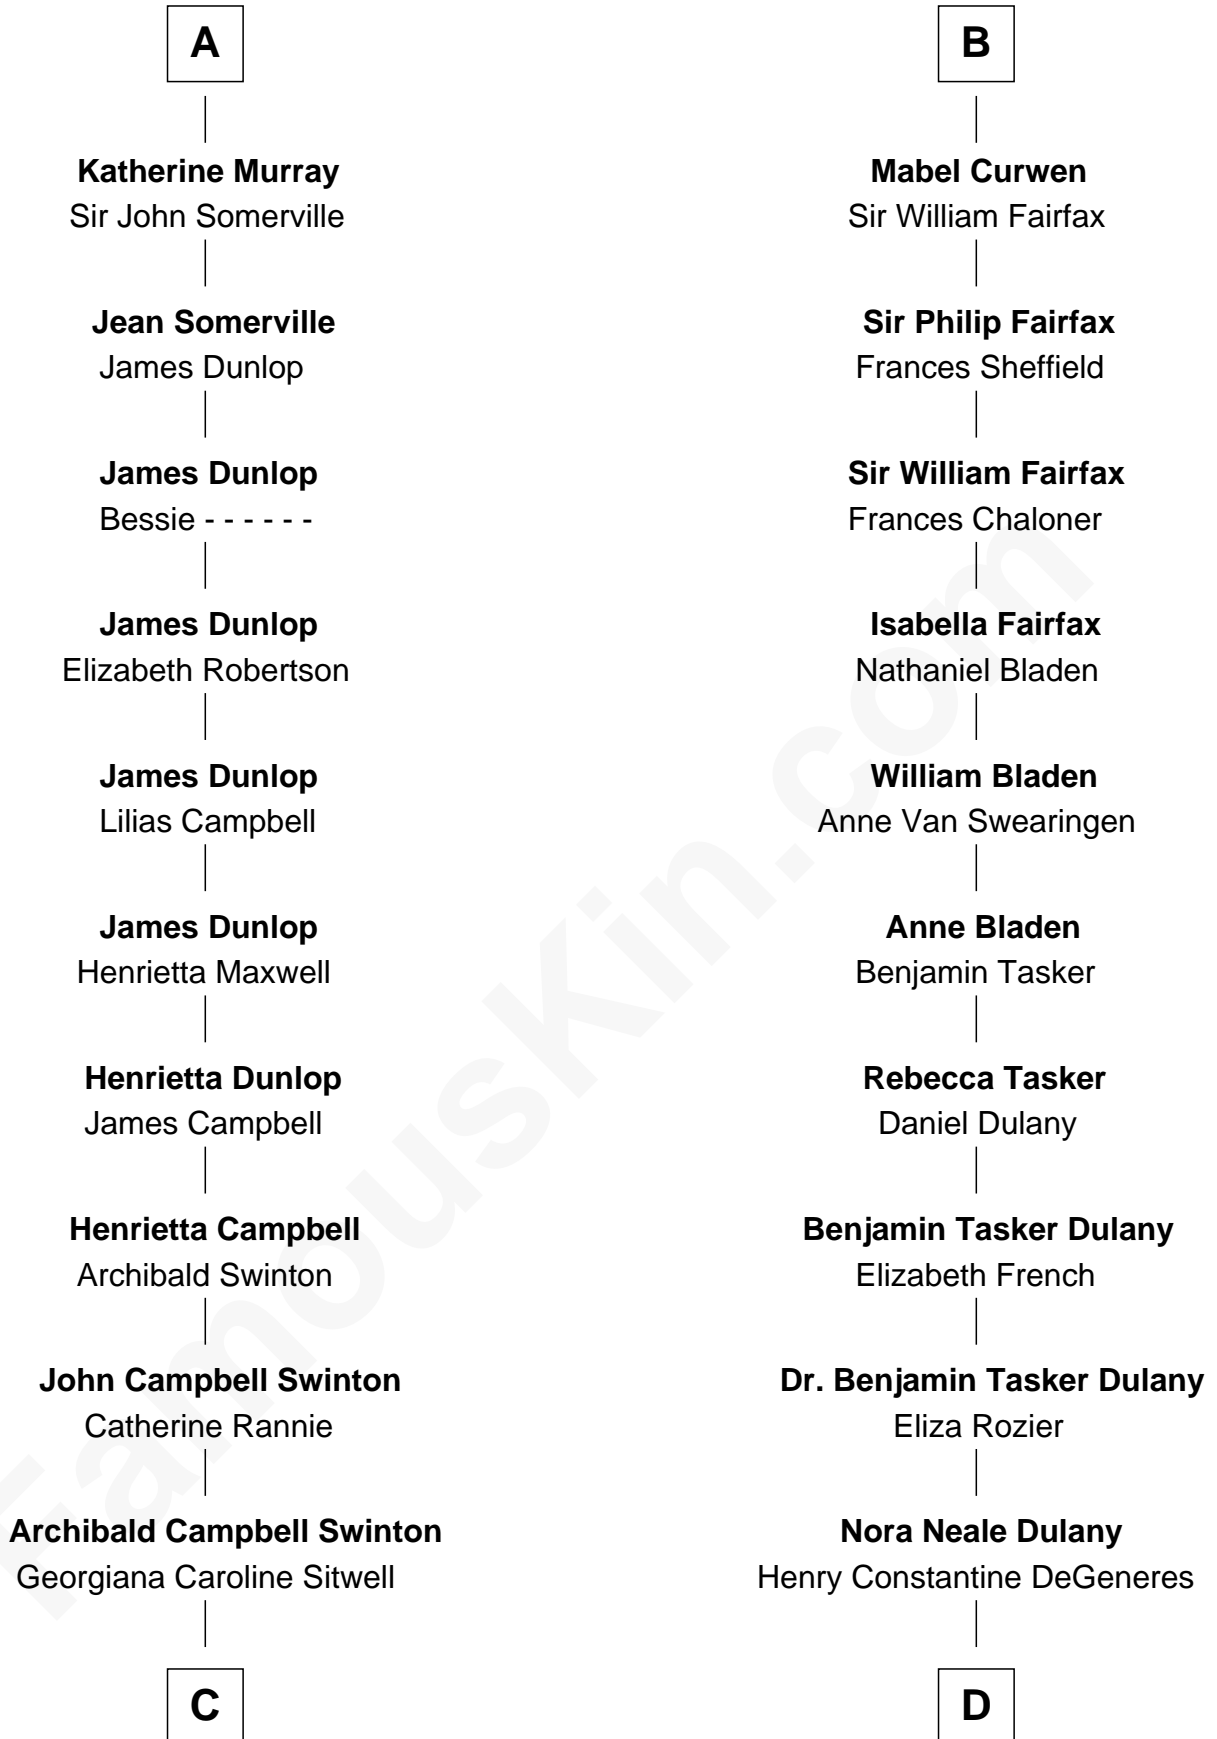

# FamousKin.com Relationship Chart of

**Tilda Swinton**

*Movie Actress*

20th cousin 1 time removed of

**Ellen DeGeneres**

*Comedienne and TV Personality*

**Katherine Roet**

John of Gaunt

**C**

**George Sitwell Campbell Swinton**

Elizabeth Ebsworth

**Alan Henry Campbell Swinton**

Mariora Beatrice Evelyn Rochfort Alers-Hankey

**Sir John Swinton**

Judith Balfour Killen

**Tilda Swinton**

*Movie Actress*

**D**

**Joseph C. DeGeneres**

Mary Whittemore

**Alfred George DeGeneres**

Julia E. Billiu

**Elliot Everett DeGeneres**

Ruth Elodie Martin