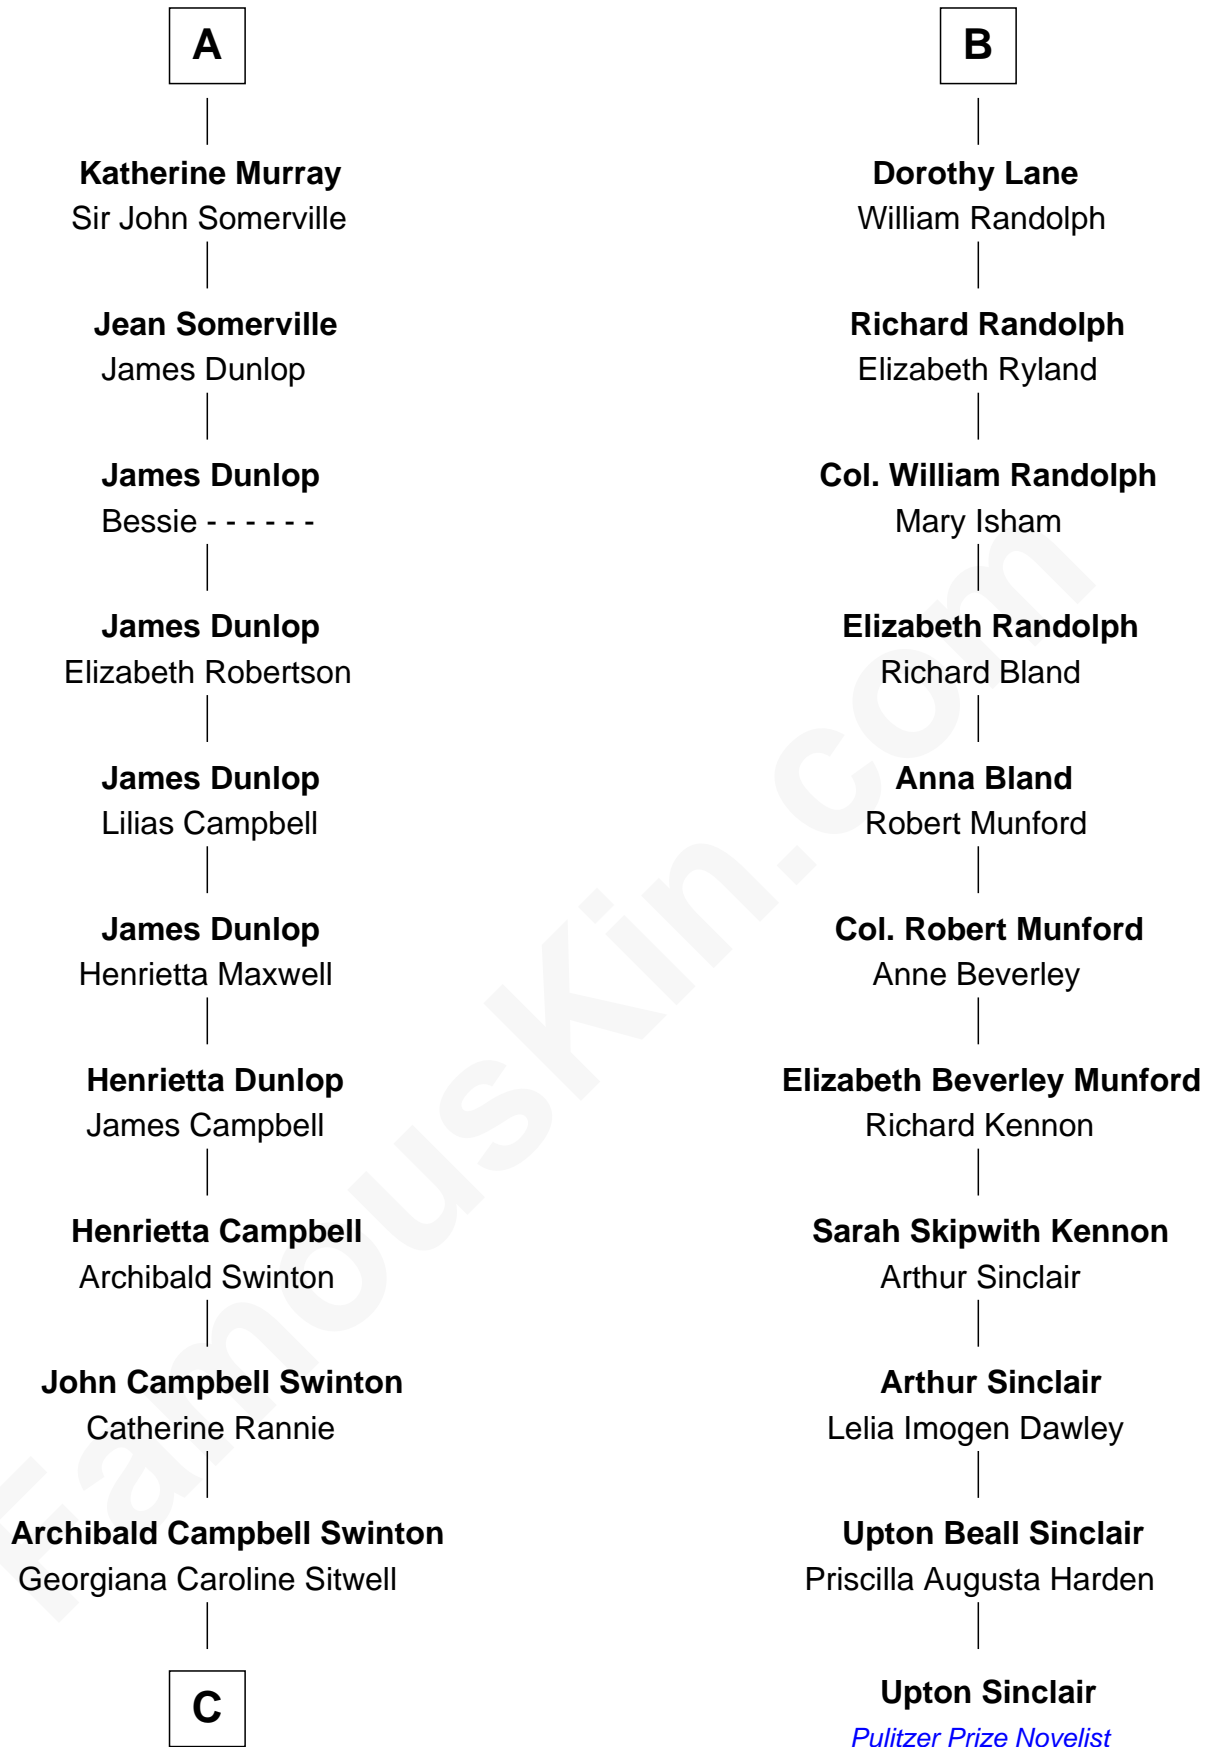

FamousKin.com Relationship Chart of

Tilda Swinton

Movie Actress

17th cousin 3 times removed of

Upton Sinclair

Pulitzer Prize Winning Novelist

Katherine Roet

John of Gaunt

C

George Sitwell Campbell Swinton

Elizabeth Ebsworth

Alan Henry Campbell Swinton

Mariora Beatrice Evelyn Rochfort Alers-Hankey

Sir John Swinton

Judith Balfour Killen

Tilda Swinton