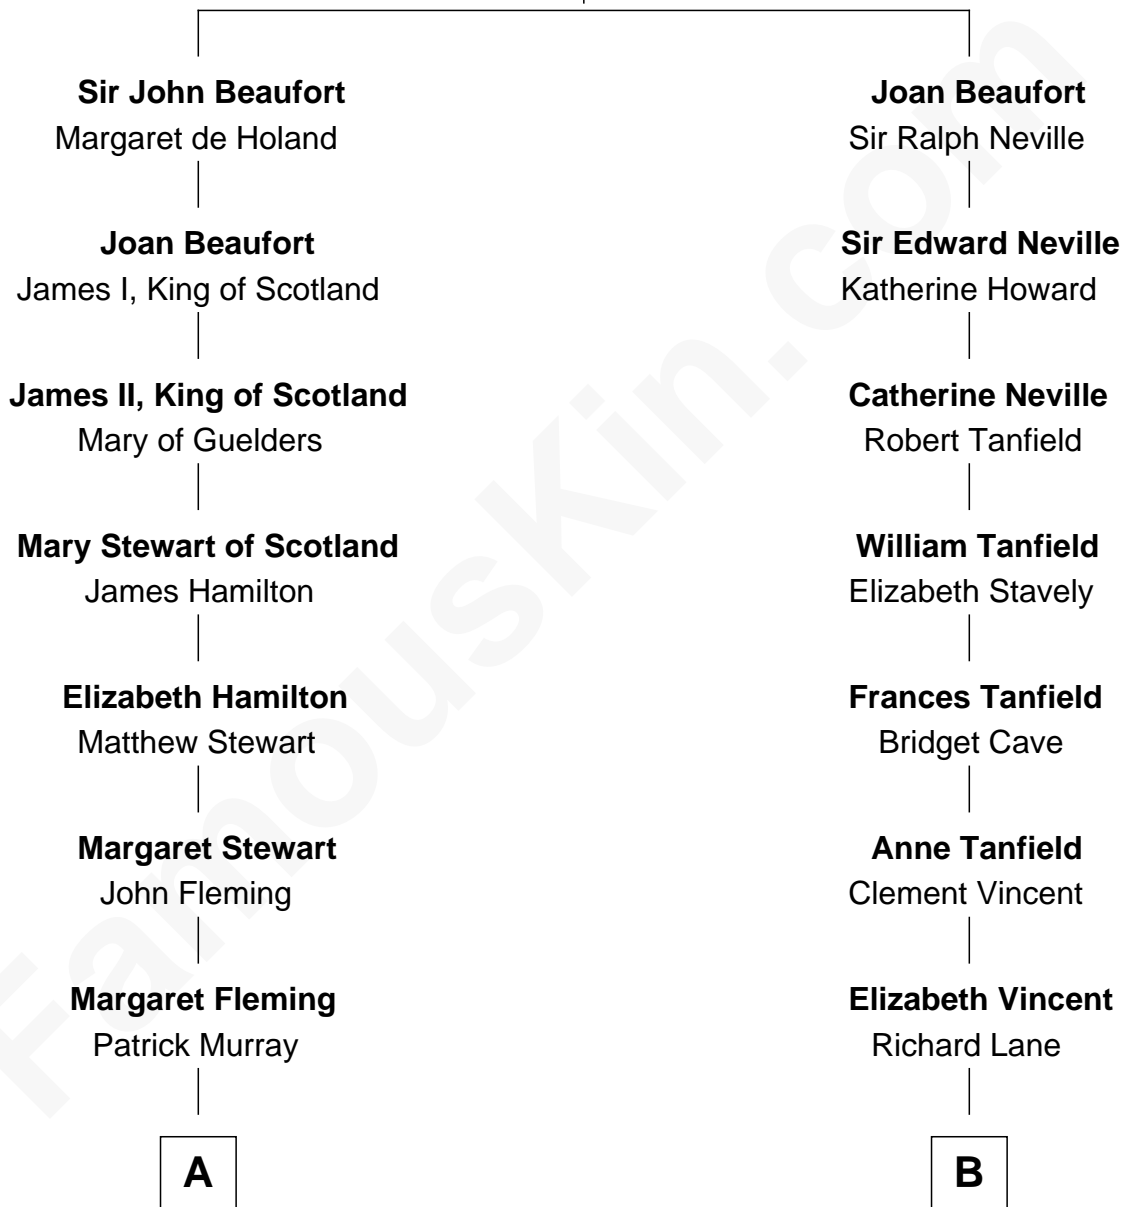

FamousKin.com Relationship Chart of

Tilda Swinton

Movie Actress

17th cousin 3 times removed of

Upton Sinclair

Pulitzer Prize Winning Novelist

Katherine Roet

John of Gaunt

C

George Sitwell Campbell Swinton

Elizabeth Ebsworth

Alan Henry Campbell Swinton

Mariora Beatrice Evelyn Rochfort Alers-Hankey

Sir John Swinton

Judith Balfour Killen

Tilda Swinton