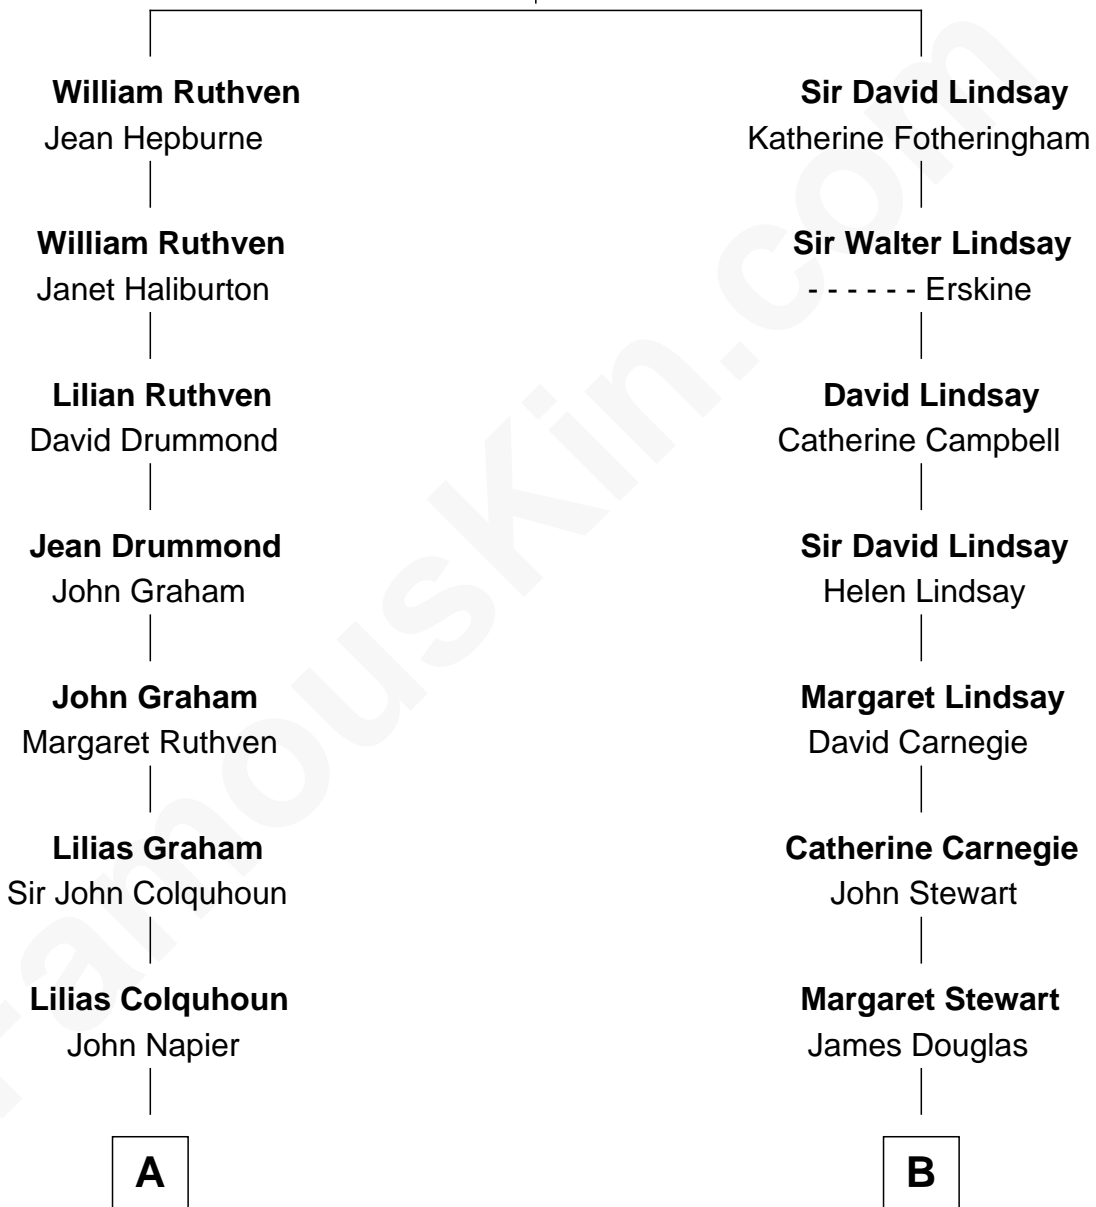

# FamousKin.com Relationship Chart of

**Tilda Swinton**

*Movie Actress*

16th cousin 1 time removed of

**Guy Ritchie**

*British Filmmaker*

**Isabel Livingston**

*with husband*  
*William Ruthven*

*with husband*  
*Sir Walter Lindsay*

**A**

**Katherine Napier**  
Robert Campbell

**Lilias Campbell**  
James Dunlop

**James Dunlop**  
Henrietta Maxwell

**Henrietta Dunlop**  
James Campbell

**Henrietta Campbell**  
Archibald Swinton

**John Campbell Swinton**  
Catherine Rannie

**Archibald Campbell Swinton**  
Georgiana Caroline Sitwell

**George Sitwell Campbell Swinton**  
Elizabeth Ebsworth

**Alan Henry Campbell Swinton**  
Matoria Beatrice Evelyn Rochfort Alers-Hankey