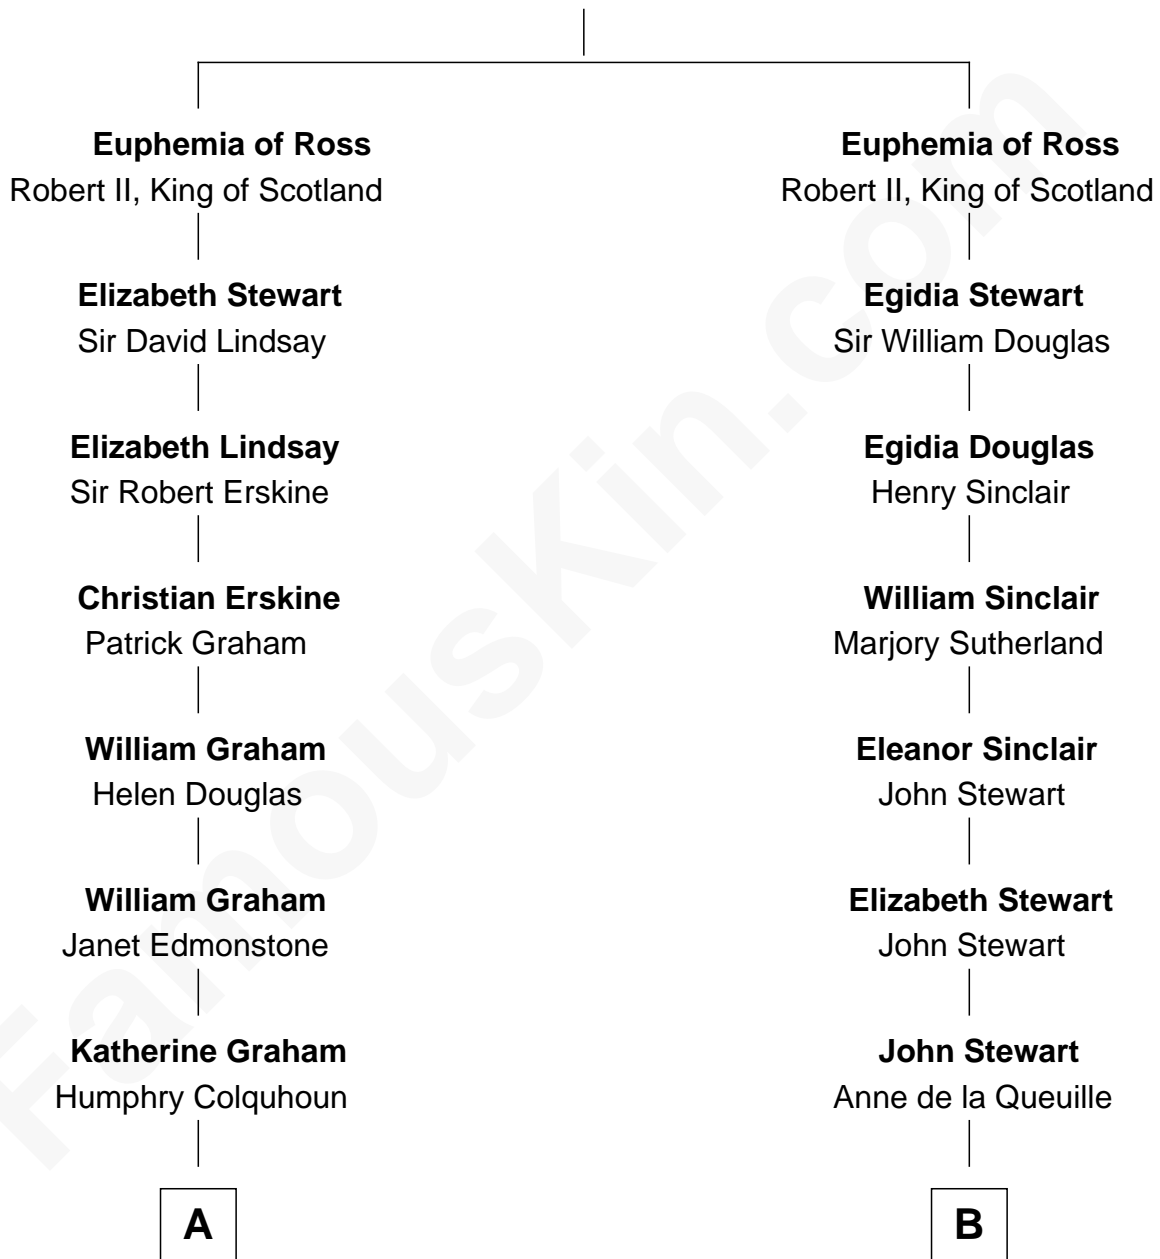

FamousKin.com Relationship Chart of

Tilda Swinton

Movie Actress

20th cousin 1 time removed of

Guy Ritchie

British Filmmaker

Hugh of Ross

C

Archibald Campbell Swinton

Georgiana Caroline Sitwell

George Sitwell Campbell Swinton

Elizabeth Ebsworth

Alan Henry Campbell Swinton

Mariora Beatrice Evelyn Rochfort Alers-Hankey

Sir John Swinton

Judith Balfour Killen