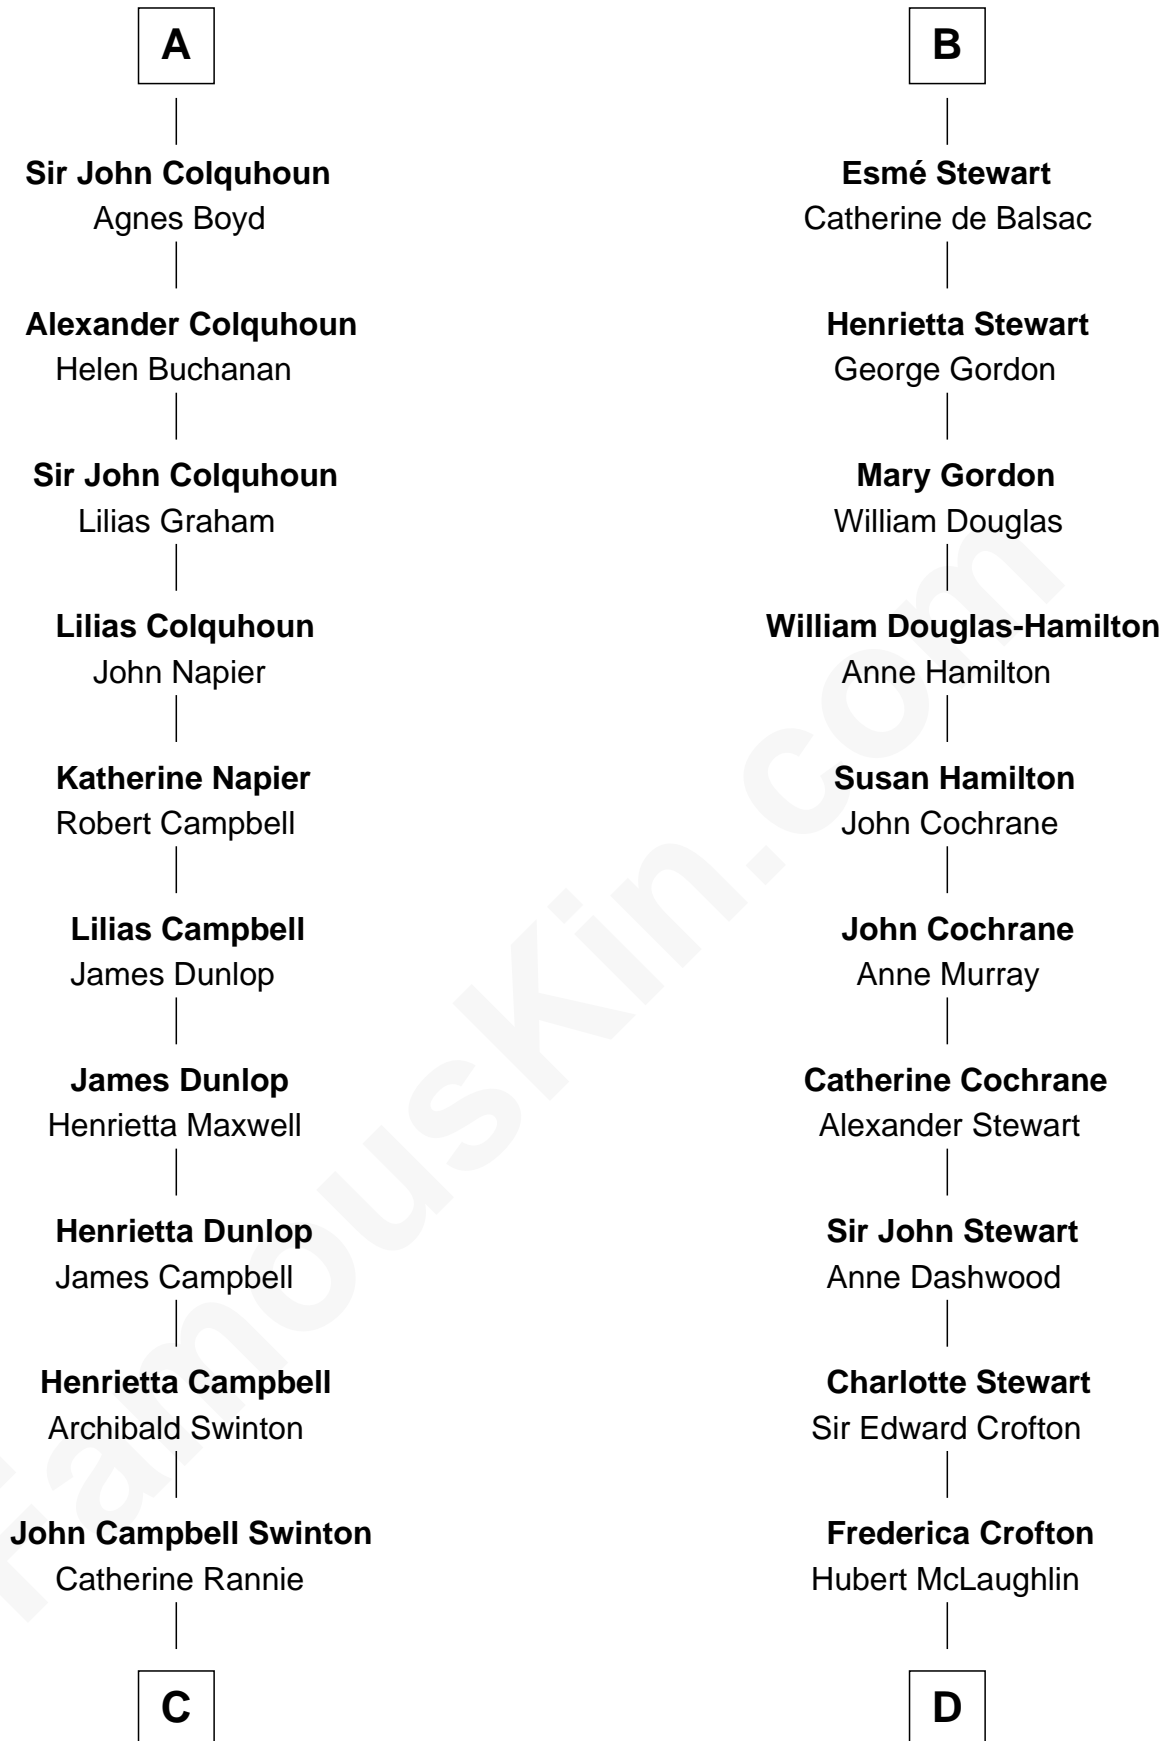

FamousKin.com Relationship Chart of

Tilda Swinton

Movie Actress

20th cousin 1 time removed of

Guy Ritchie

British Filmmaker

Hugh of Ross

C

Archibald Campbell Swinton

Georgiana Caroline Sitwell

George Sitwell Campbell Swinton

Elizabeth Ebsworth

Alan Henry Campbell Swinton

Mariora Beatrice Evelyn Rochfort Alers-Hankey

Sir John Swinton

Judith Balfour Killen