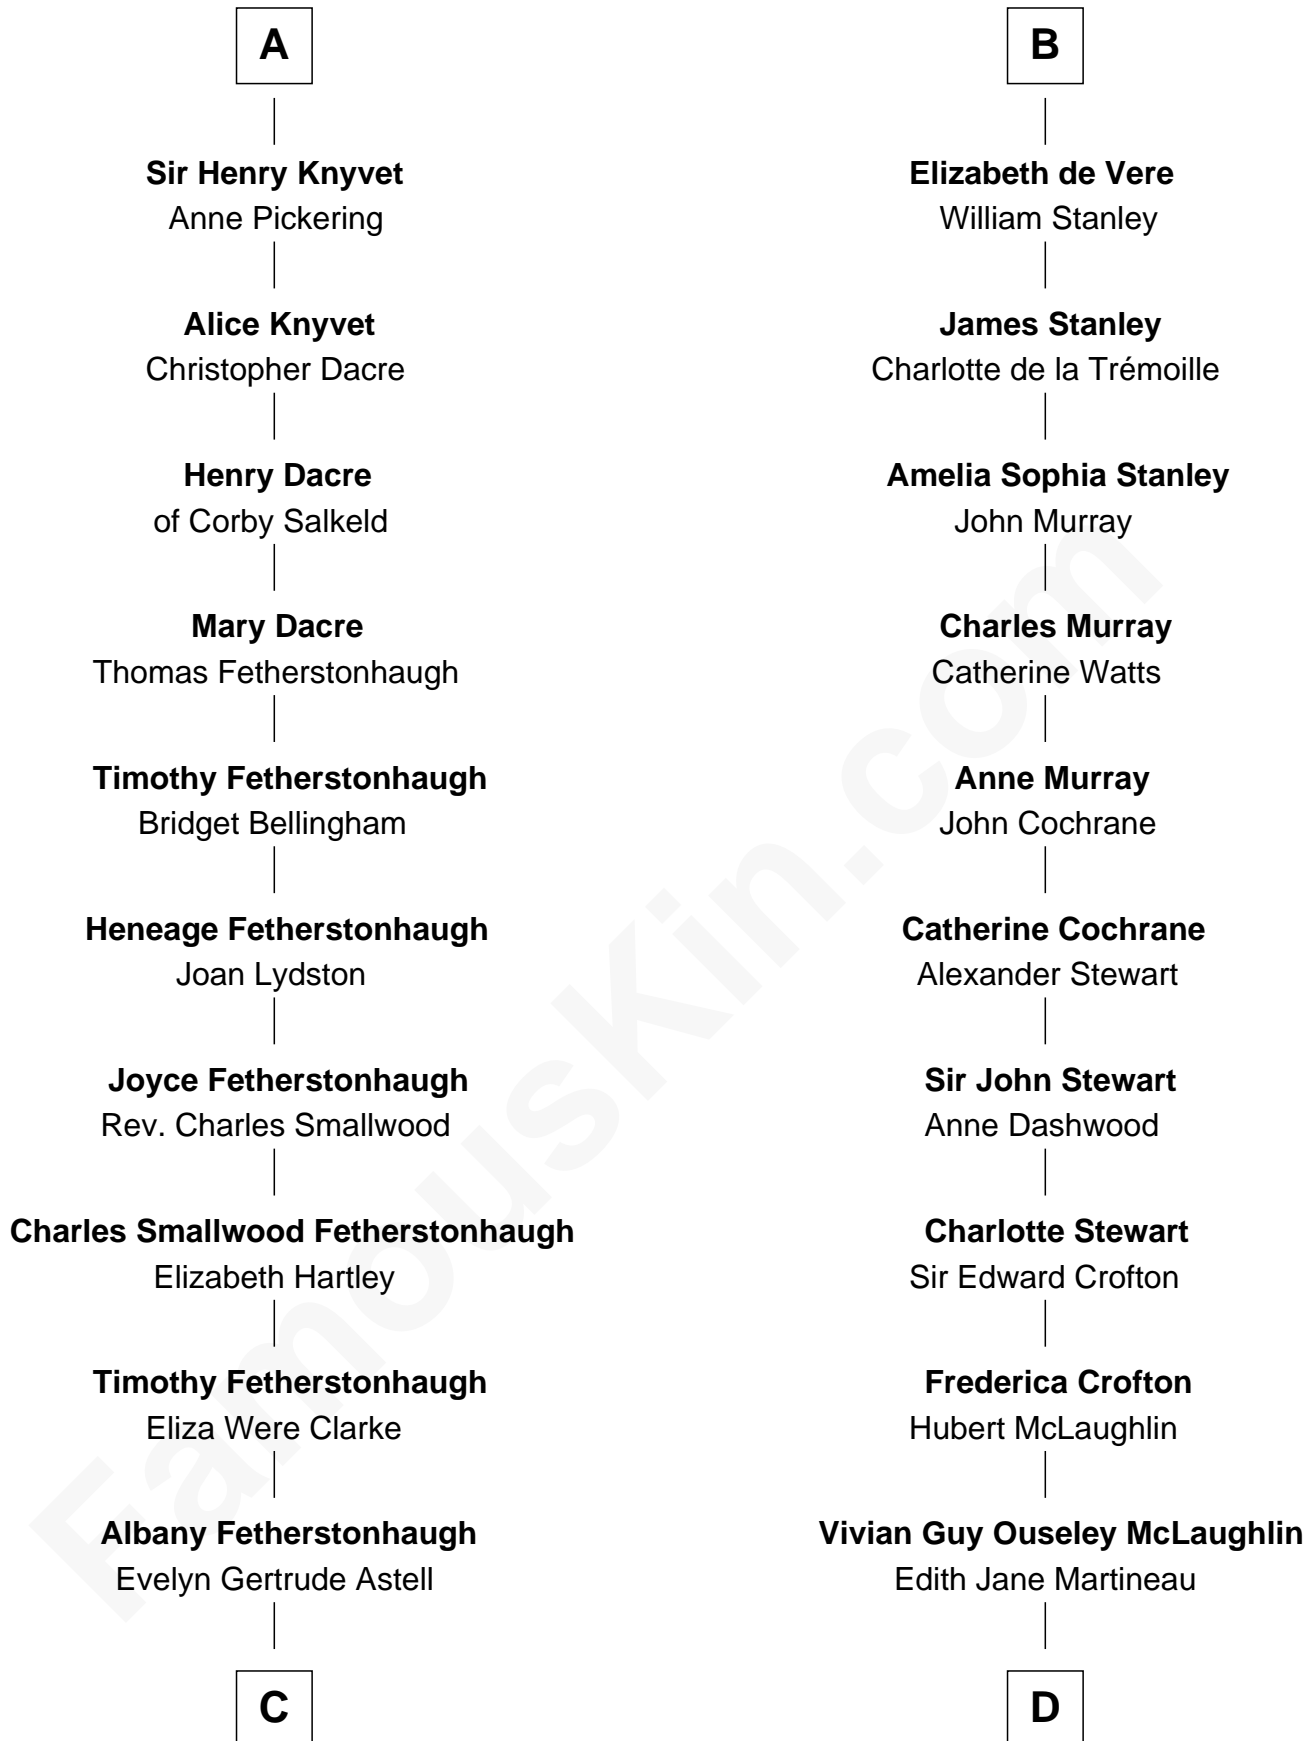

# FamousKin.com Relationship Chart of

**Tilda Swinton**

*Movie Actress*

19th cousin 1 time removed of

**Guy Ritchie**

*British Filmmaker*

**C**

**Gertrude Clare Fetherstonhaugh**  
Cecil George Herbert Alers-Hankey

**Matoria Beatrice Evelyn Rochfort Alers-Hankey**  
Alan Henry Campbell Swinton

**Sir John Swinton**  
Judith Balfour Killen

**Tilda Swinton**  
*Movie Actress*

**D**

**Doris Margaretta McLaughlin**  
Stuart John Ritchie

**John Vivian Ritchie**  
Amber Mary Parkinson

**Guy Ritchie**  
*British Filmmaker*