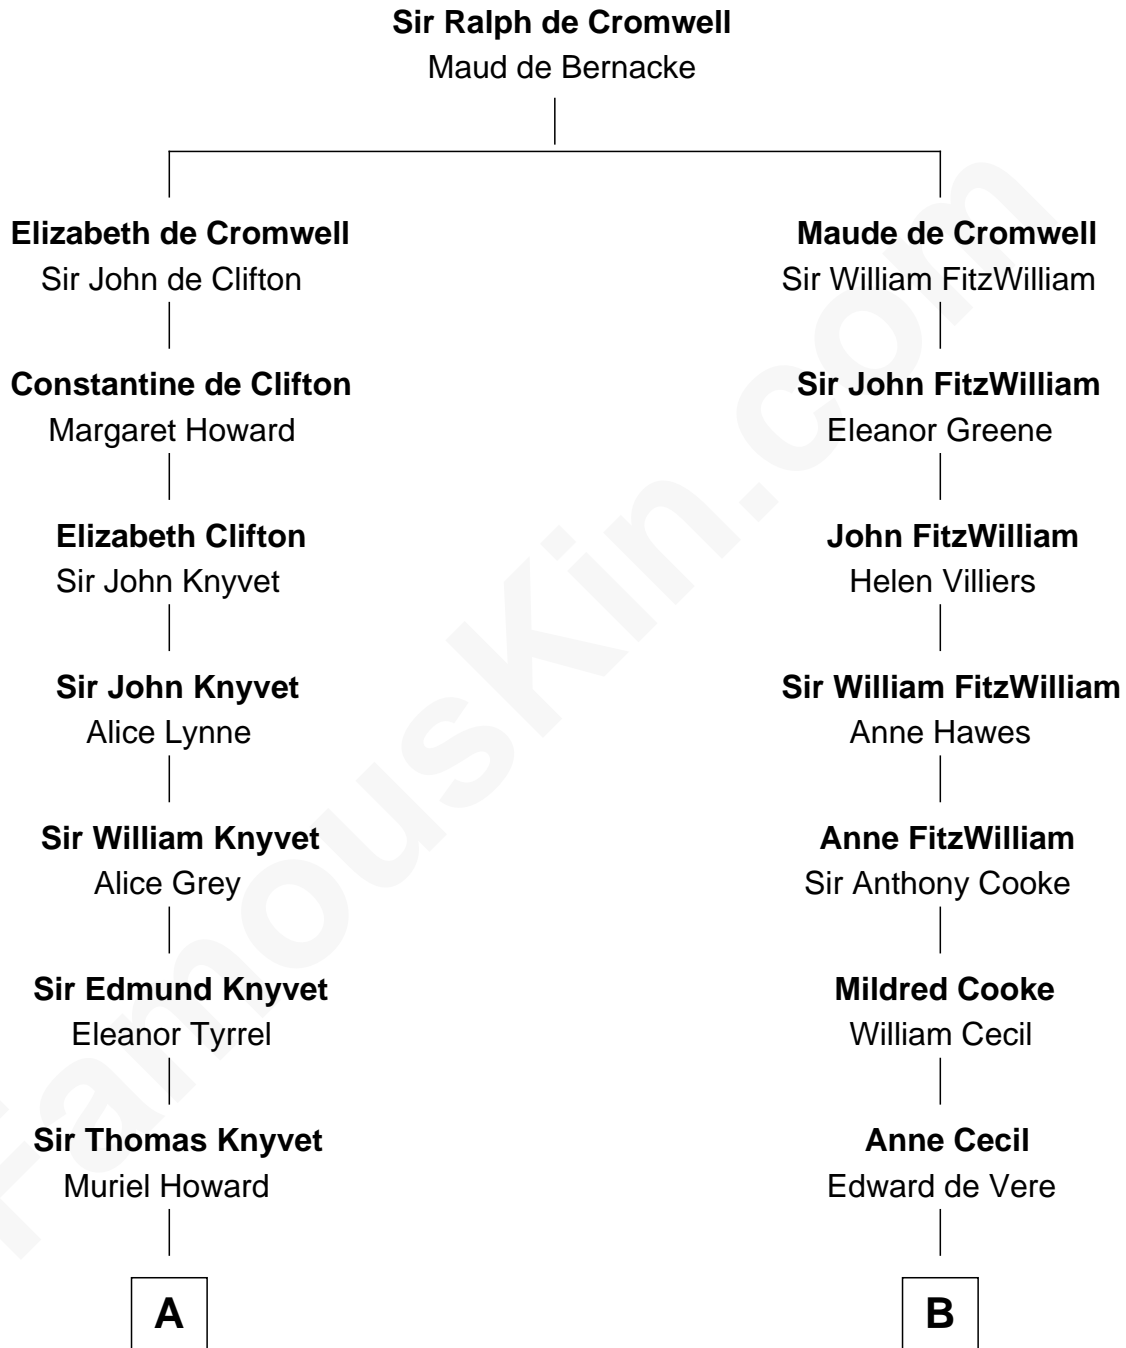

# FamousKin.com Relationship Chart of

**Tilda Swinton**

*Movie Actress*

19th cousin 1 time removed of

**Guy Ritchie**

*British Filmmaker*

**C**

**Gertrude Clare Fetherstonhaugh**  
Cecil George Herbert Alers-Hankey

**Matoria Beatrice Evelyn Rochfort Alers-Hankey**  
Alan Henry Campbell Swinton

**Sir John Swinton**  
Judith Balfour Killen

**Tilda Swinton**  
*Movie Actress*

**D**

**Doris Margaretta McLaughlin**  
Stuart John Ritchie