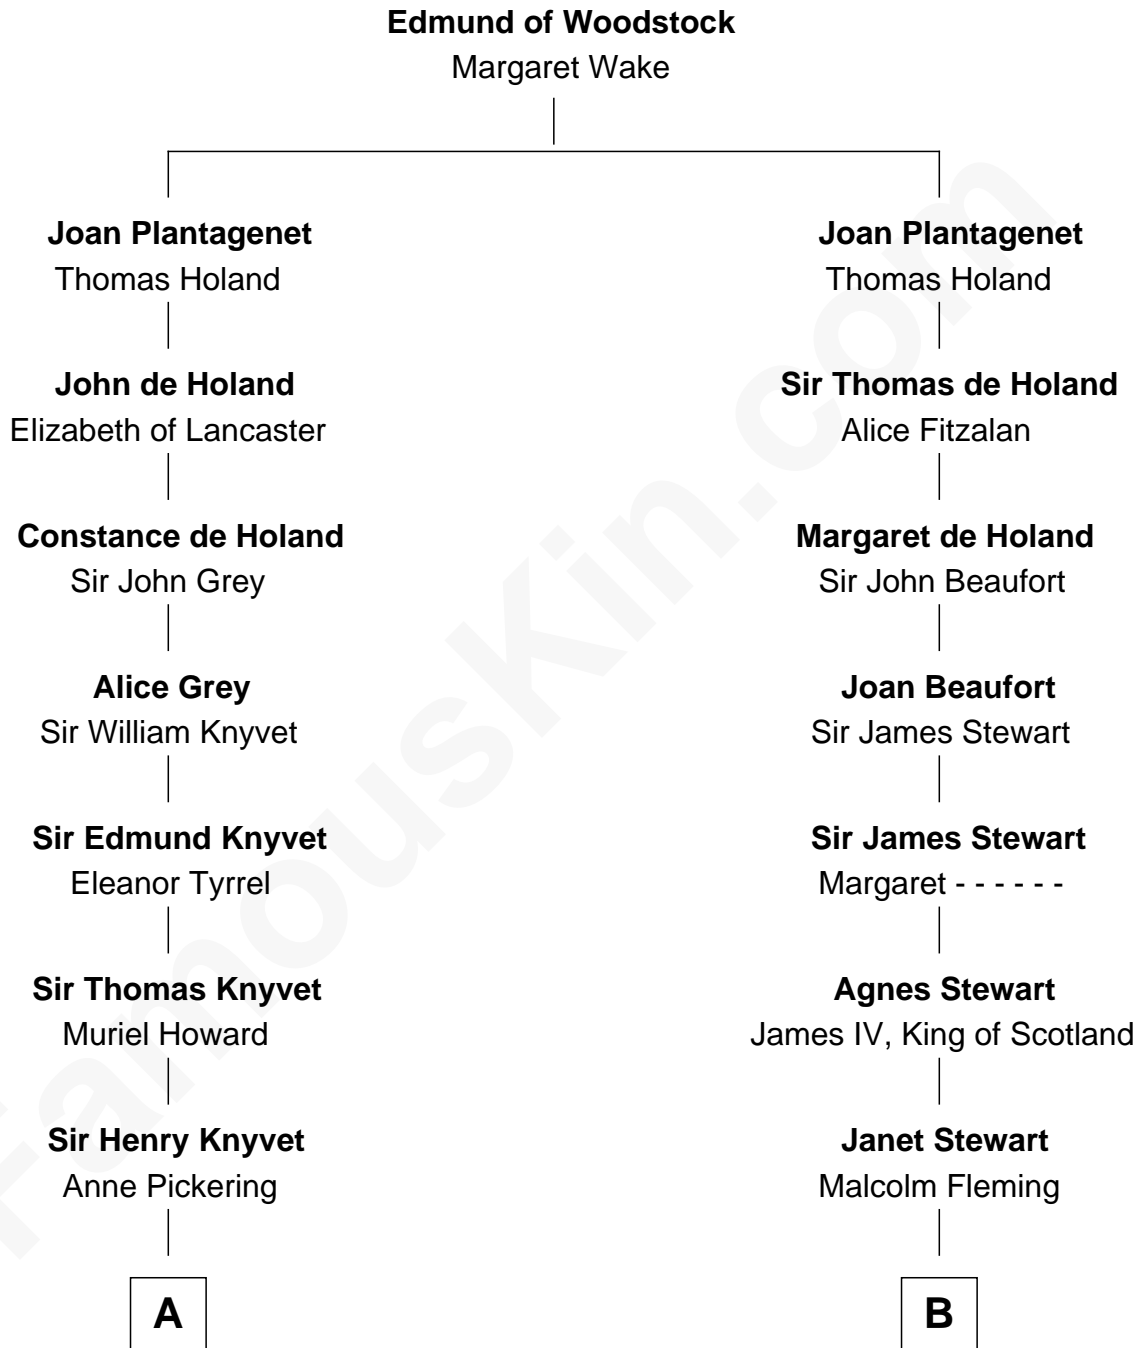

FamousKin.com Relationship Chart of

Tilda Swinton

Movie Actress

19th cousin 1 time removed of

Guy Ritchie

British Filmmaker

A

Alice Knyvet
Christopher Dacre

Timothy Fetherstonhaugh
Eliza Were Clarke

Albany Fetherstonhaugh
Evelyn Gertrude Astell

Gertrude Clare Fetherstonhaugh
Cecil George Herbert Alers-Hankey

C

B

John Fleming
Elizabeth Ross

Mary Fleming
Sir James Douglas

William Douglas
Isabel Ker

James Douglas
Margaret Stewart

Mary Douglas
Alexander Stewart

James Stewart
Catherine Montgomery

Alexander Stewart
Catherine Cochrane

Sir John Stewart
Anne Dashwood

Charlotte Stewart
Sir Edward Crofton