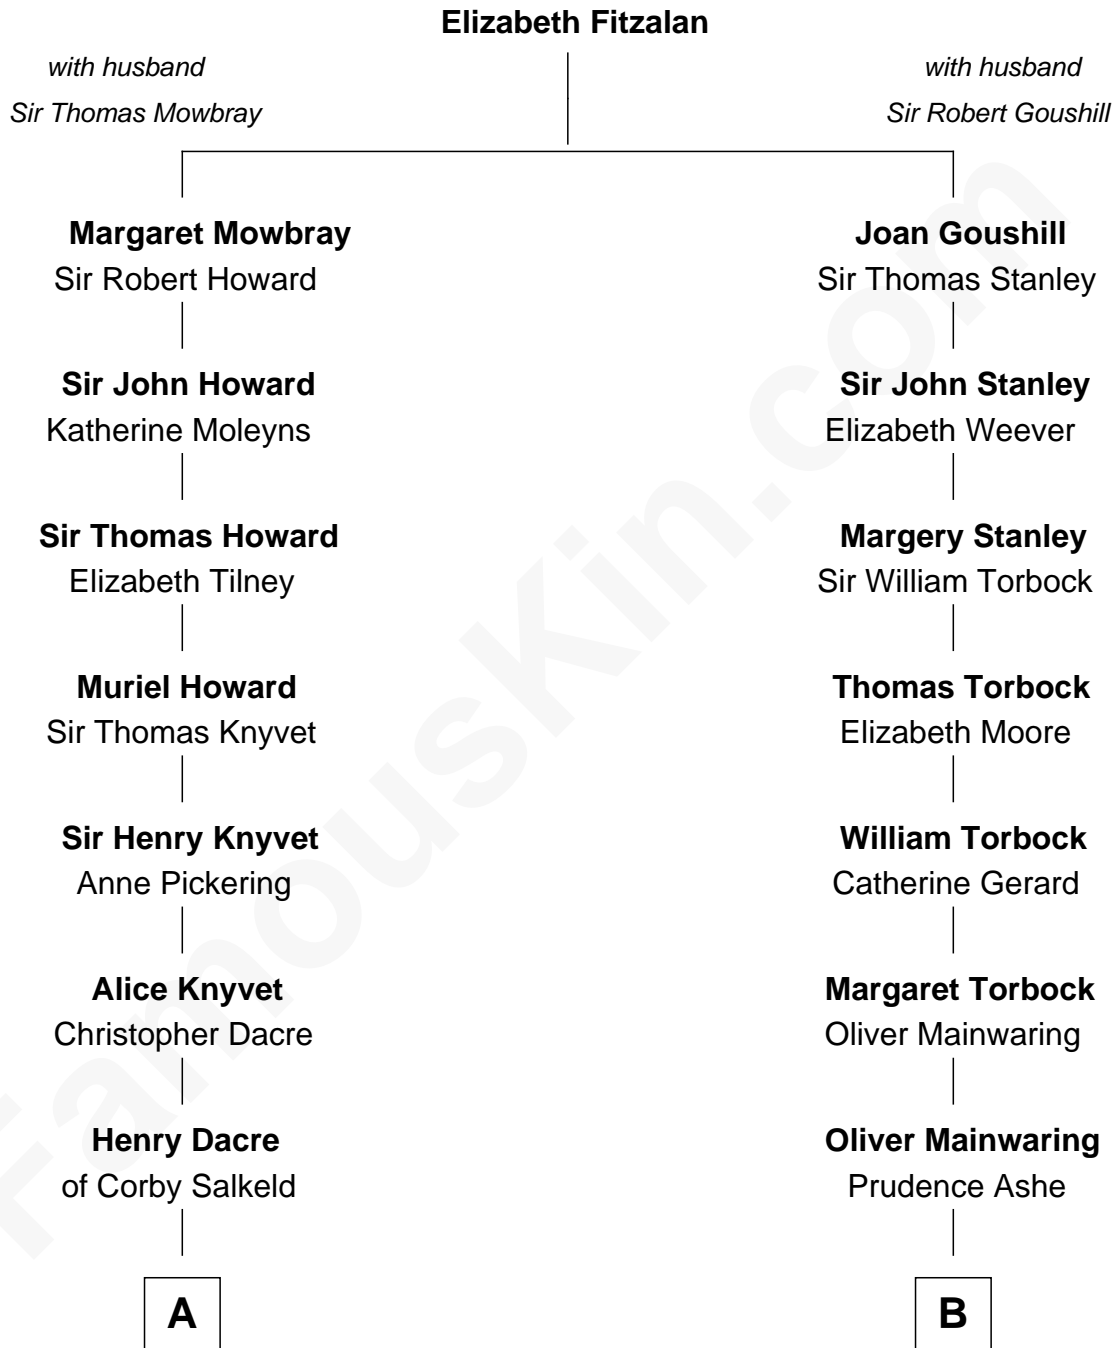

FamousKin.com
Relationship Chart of
Tilda Swinton
Movie Actress

15th cousin 2 times removed of

Buckminster Fuller
Author, Architect, and Inventor

A

Mary Dacre

Thomas Fetherstonhaugh

Timothy Fetherstonhaugh

Bridget Bellingham