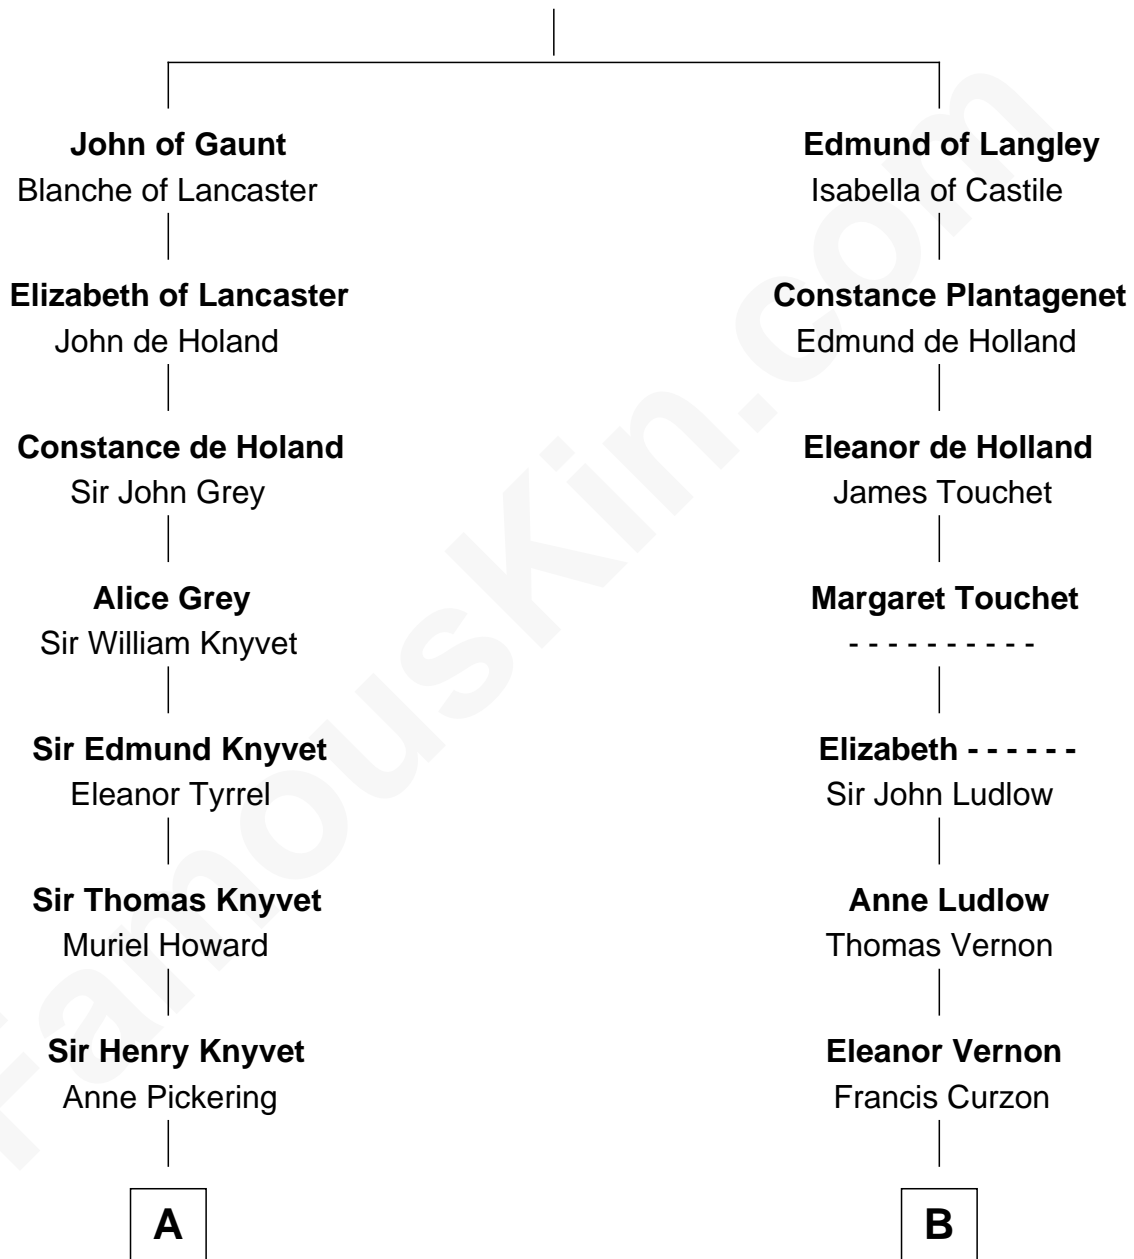

FamousKin.com Relationship Chart of

Tilda Swinton

Movie Actress

19th cousin 1 time removed of

Oliver Platt

Movie Actor

Edward III, King of England

Philippa of Hainault

C

Mariora Beatrice Evelyn Rochfort Alers-Hankey

Alan Henry Campbell Swinton

Sir John Swinton

Judith Balfour Killen

Tilda Swinton

Movie Actress

D