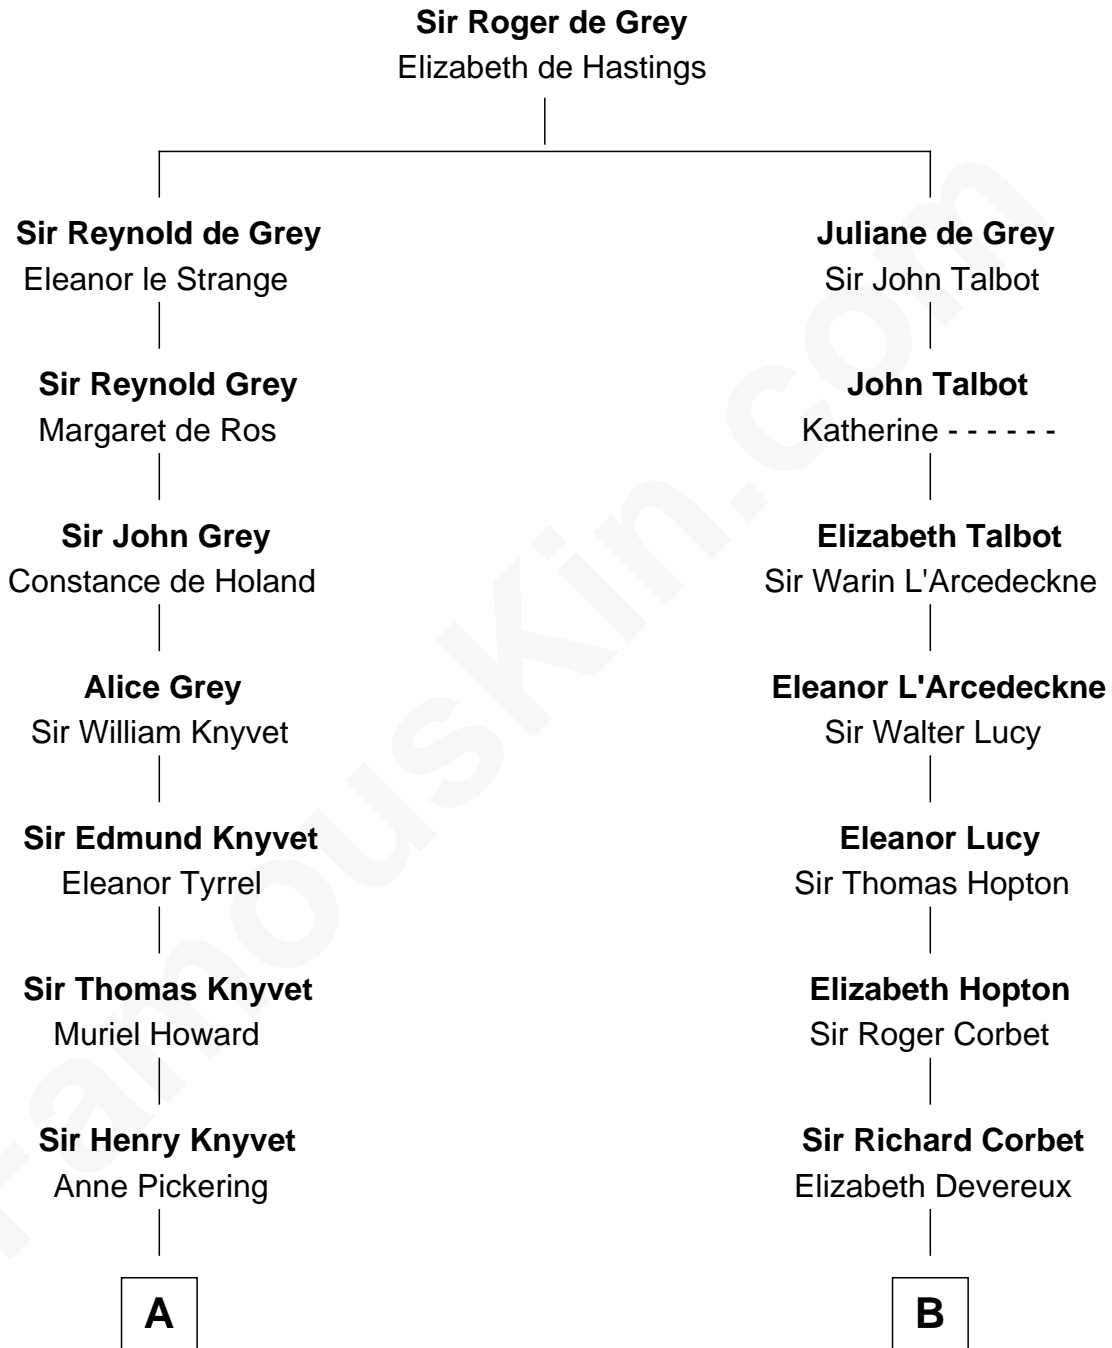

FamousKin.com Relationship Chart of

Tilda Swinton

Movie Actress

19th cousin of

Marjorie Post

Founder of General Foods

C

Mariora Beatrice Evelyn Rochfort Alers-Hankey

Alan Henry Campbell Swinton

Sir John Swinton

Judith Balfour Killen

Tilda Swinton

Movie Actress

D

Caroline Cushman Lathrop

Charles Rollin Post