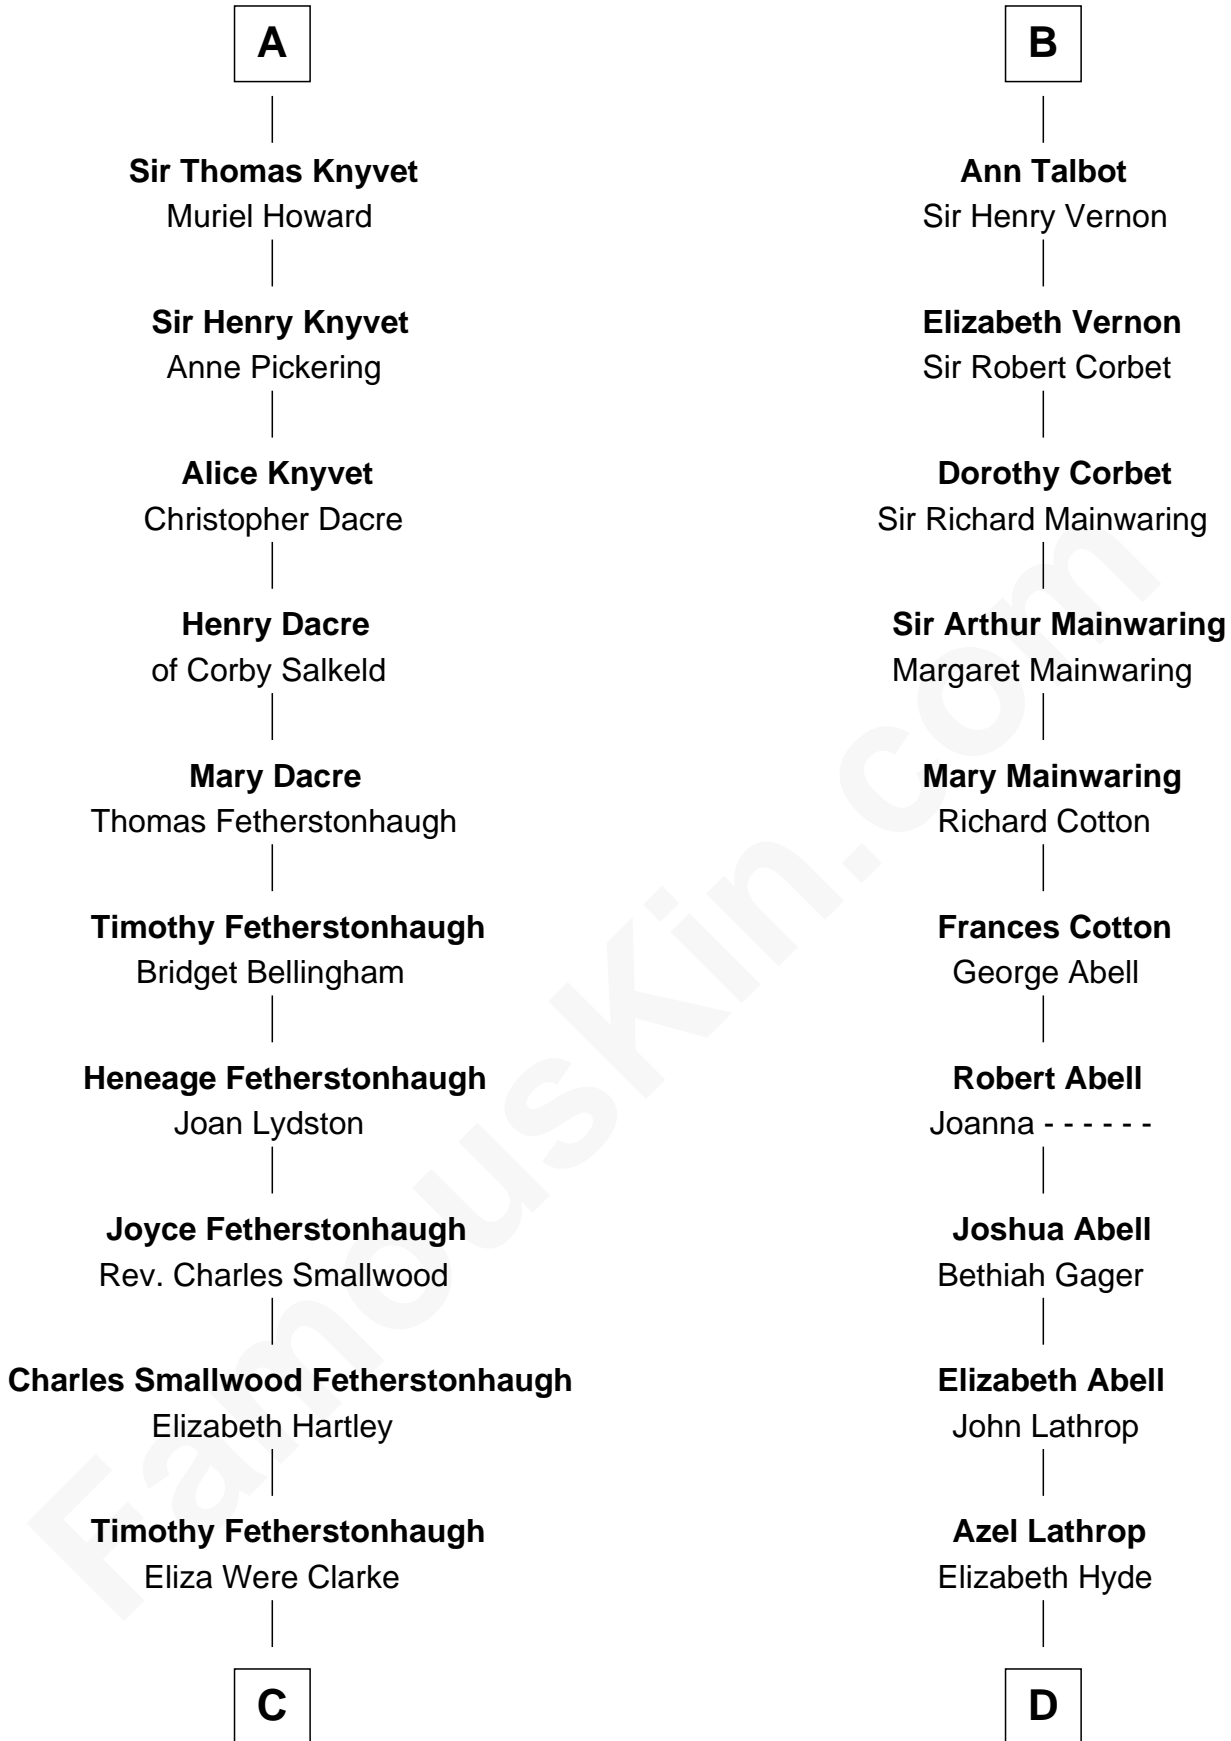

FamousKin.com Relationship Chart of

Tilda Swinton

Movie Actress

20th cousin 1 time removed of

Marjorie Post

Founder of General Foods

C

Albany Fetherstonhaugh

Evelyn Gertrude Astell

Gertrude Clare Fetherstonhaugh

Cecil George Herbert Alers-Hankey

Mariora Beatrice Evelyn Rochfort Alers-Hankey

Alan Henry Campbell Swinton

Sir John Swinton

Judith Balfour Killen

Tilda Swinton