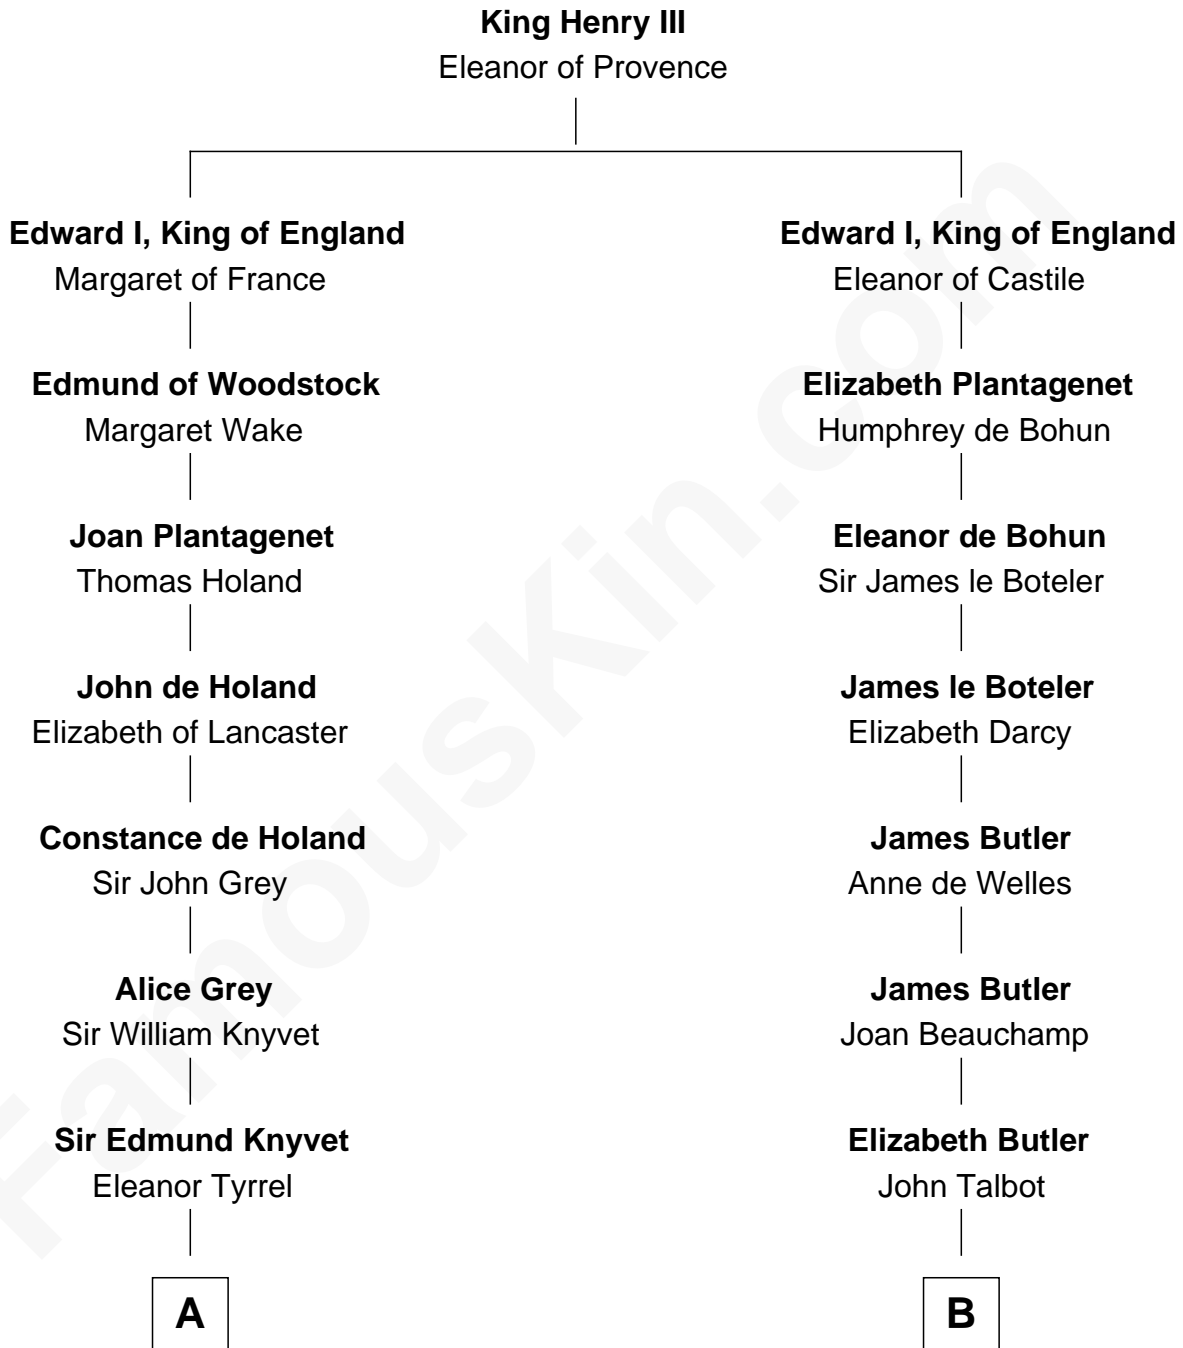

FamousKin.com Relationship Chart of

Tilda Swinton

Movie Actress

20th cousin 1 time removed of

Marjorie Post

Founder of General Foods

C

Albany Fetherstonhaugh

Evelyn Gertrude Astell

Gertrude Clare Fetherstonhaugh

Cecil George Herbert Alers-Hankey

Mariora Beatrice Evelyn Rochfort Alers-Hankey

Alan Henry Campbell Swinton

Sir John Swinton

Judith Balfour Killen

Tilda Swinton

Movie Actress

D

Erastus Lathrop

Sarah Bailey

Caroline Cushman Lathrop

Charles Rollin Post

Charles William Post

Elle Letitia Merriweather