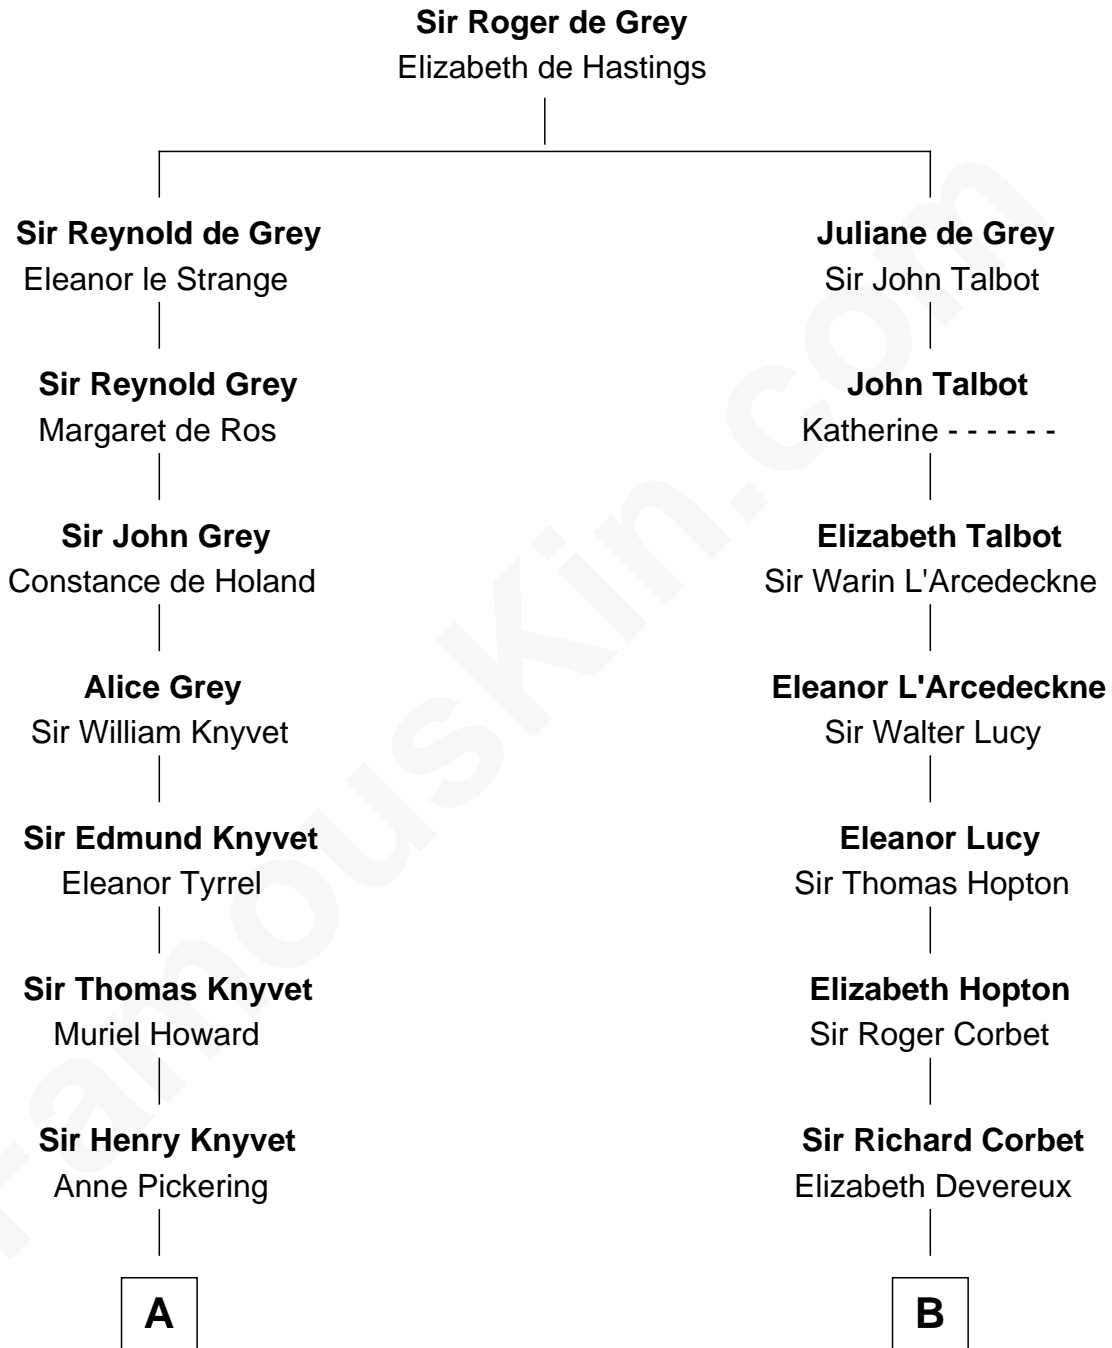

# FamousKin.com Relationship Chart of

**Tilda Swinton**

*Movie Actress*

18th cousin 1 time removed of

**C. W. Post**

*Founder of Post Cereals*

**C**

**Mariora Beatrice Evelyn Rochfort Alers-Hankey**

Alan Henry Campbell Swinton

**Sir John Swinton**

Judith Balfour Killen

**Tilda Swinton**

*Movie Actress*

**D**

**Caroline Cushman Lathrop**

Charles Rollin Post