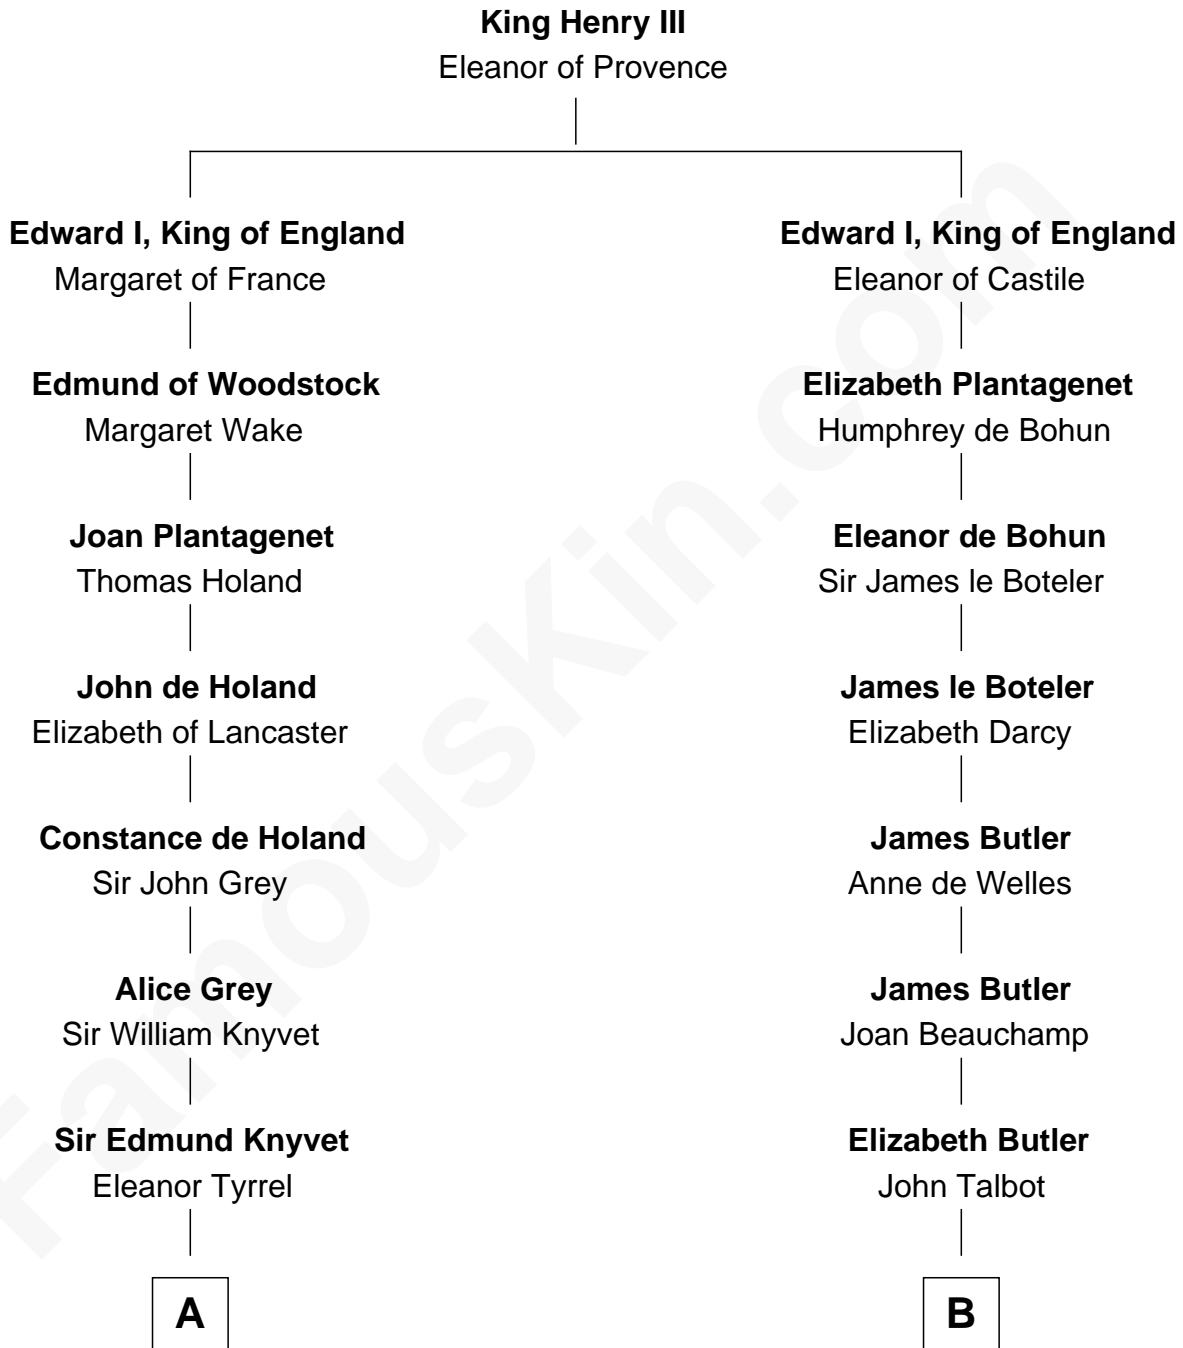

FamousKin.com Relationship Chart of

Tilda Swinton

Movie Actress

19th cousin 2 times removed of

C. W. Post

Founder of Post Cereals

C

Albany Fetherstonhaugh

Evelyn Gertrude Astell

Gertrude Clare Fetherstonhaugh

Cecil George Herbert Alers-Hankey

Mariora Beatrice Evelyn Rochfort Alers-Hankey

Alan Henry Campbell Swinton

Sir John Swinton

Judith Balfour Killen

Tilda Swinton

Movie Actress

D

Erastus Lathrop

Sarah Bailey

Caroline Cushman Lathrop

Charles Rollin Post

C. W. Post

Founder of Post Cereals