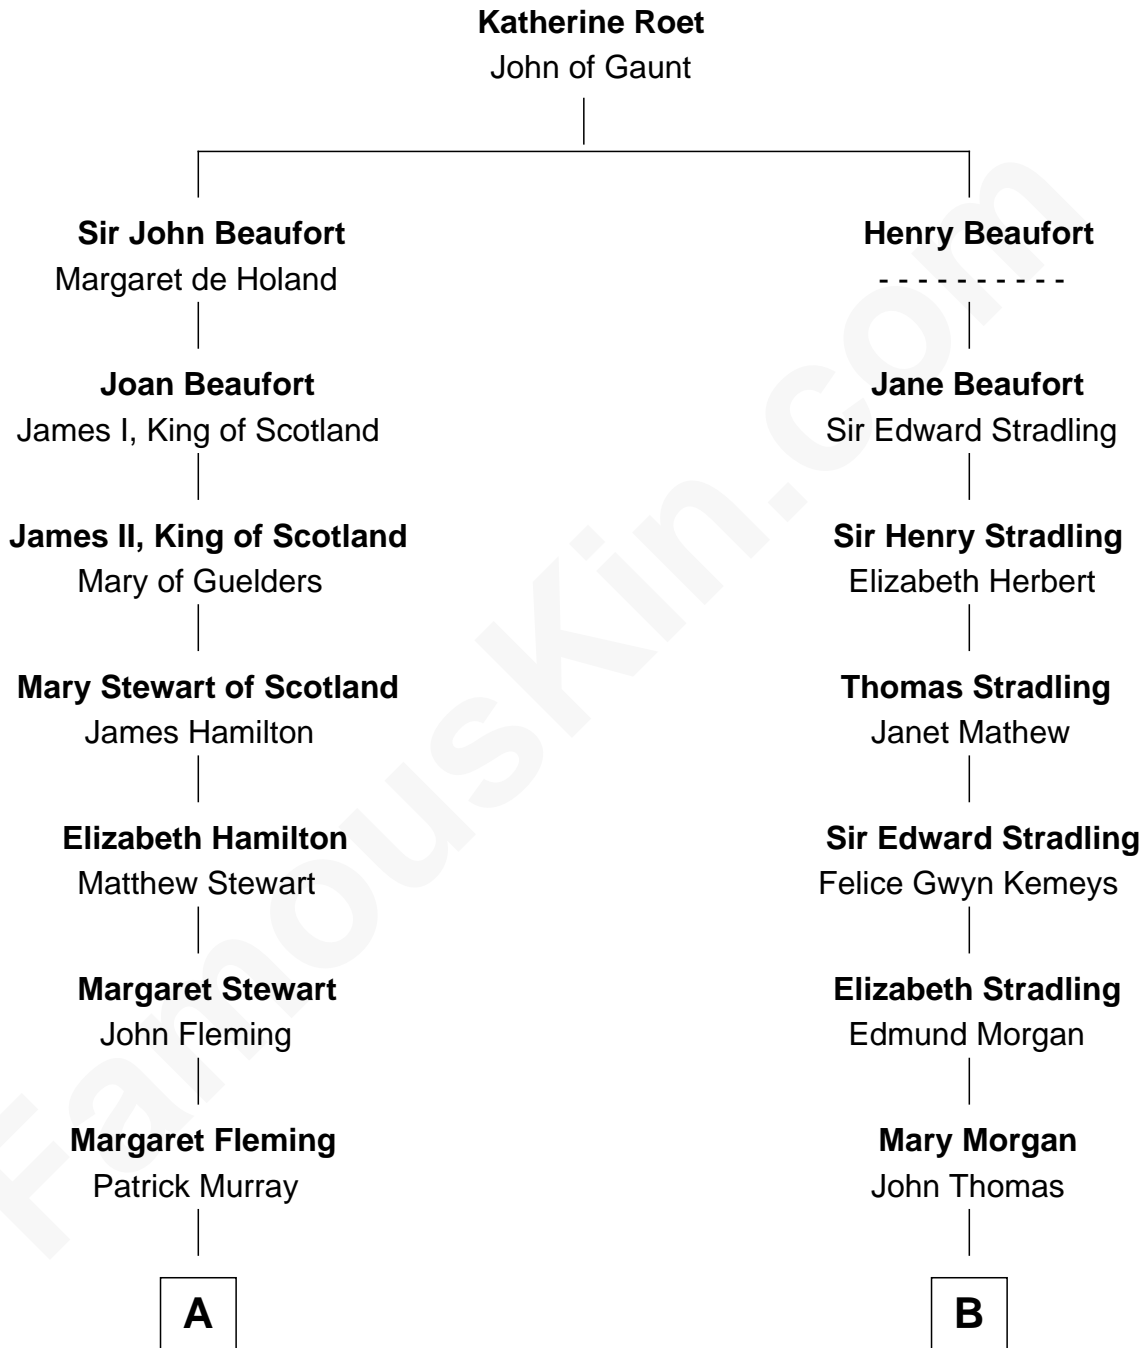

FamousKin.com Relationship Chart of

Tilda Swinton

Movie Actress

20th cousin of

Sally Ride

1st American Woman in Space

C

George Sitwell Campbell Swinton

Elizabeth Ebsworth

Alan Henry Campbell Swinton

Mariora Beatrice Evelyn Rochfort Alers-Hankey

Sir John Swinton

Judith Balfour Killen

Tilda Swinton

Movie Actress

D

Charles Everroad Richardson

Blanche Gibson

Jennie Mae Richardson

Thomas Vernam Ride

Dale Burdell Ride

Carol Joyce Anderson

Sally Ride

1st American Woman in Space