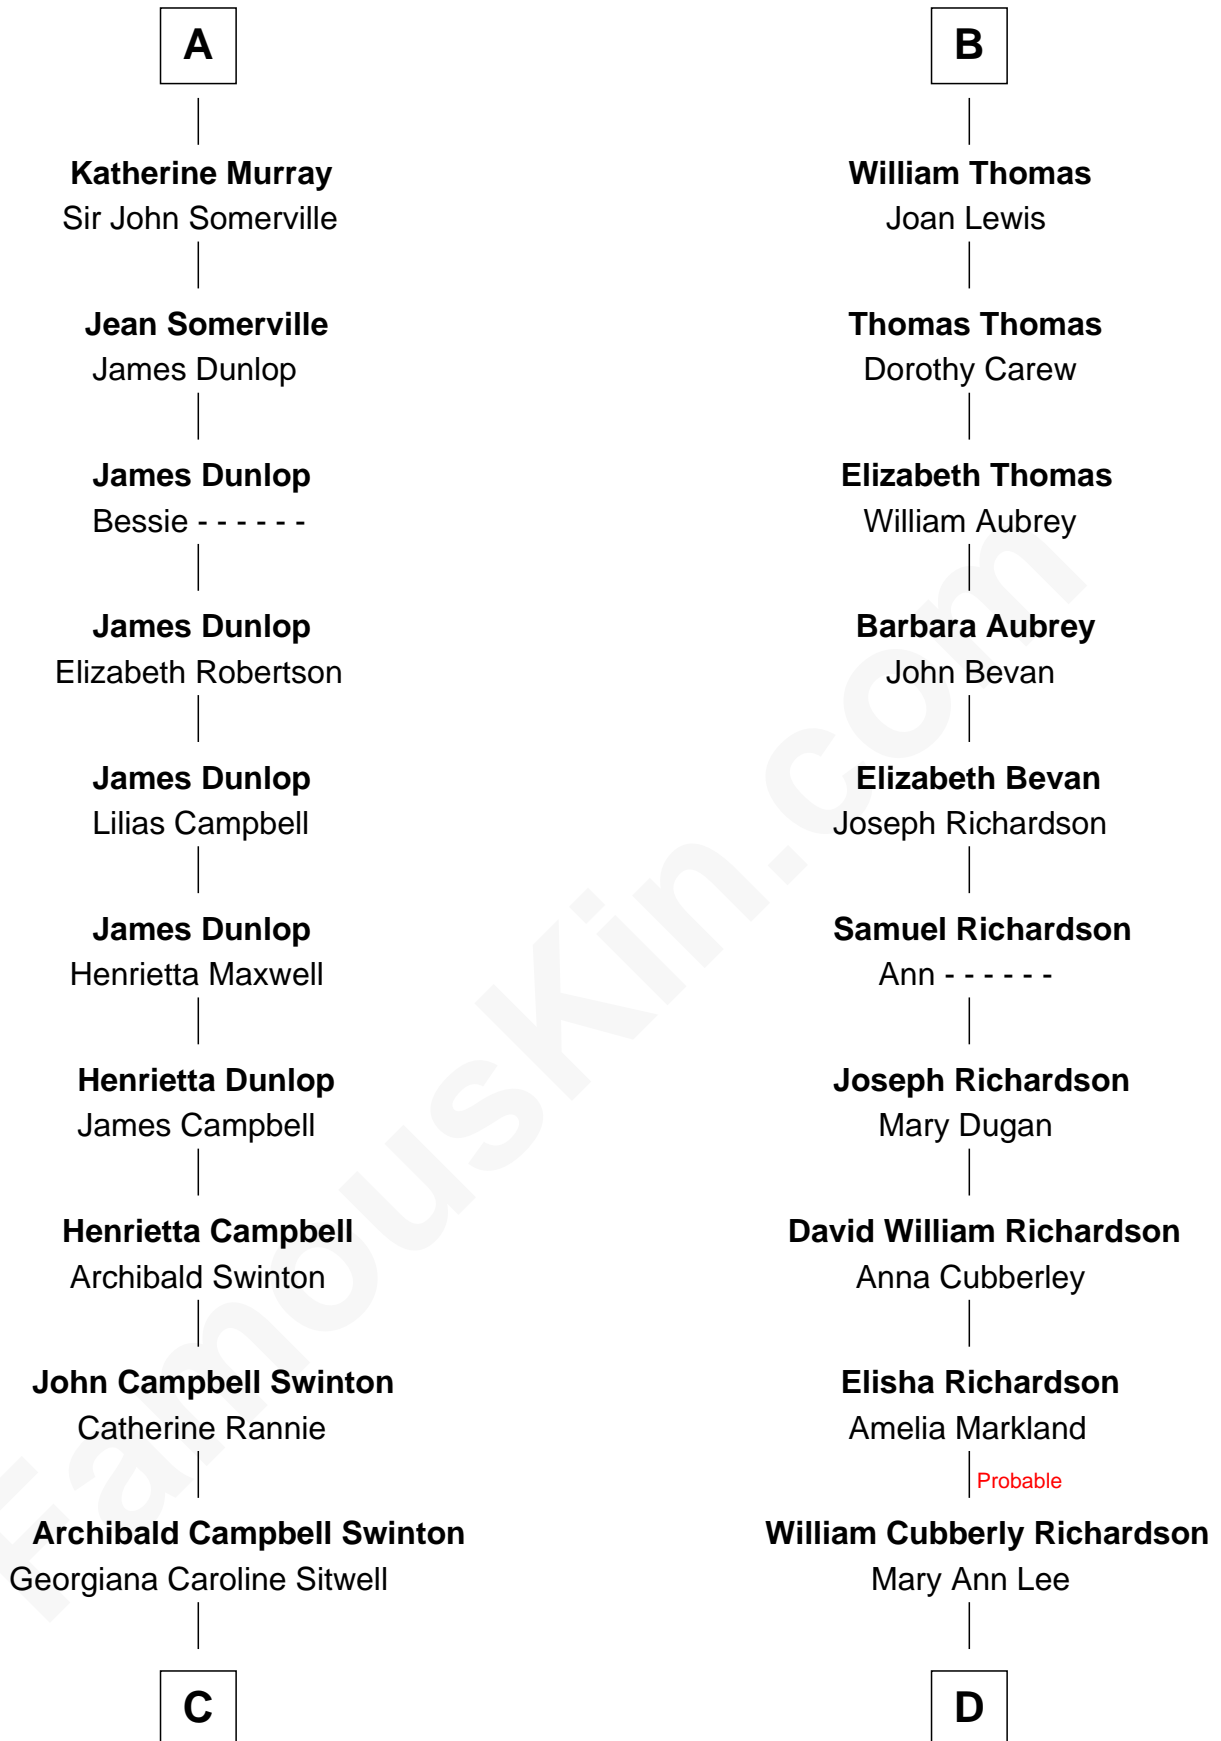

FamousKin.com Relationship Chart of

Tilda Swinton

Movie Actress

20th cousin of

Sally Ride

1st American Woman in Space

C

George Sitwell Campbell Swinton

Elizabeth Ebsworth

Alan Henry Campbell Swinton

Mariora Beatrice Evelyn Rochfort Alers-Hankey

Sir John Swinton

Judith Balfour Killen

Tilda Swinton

Movie Actress

D

Charles Everroad Richardson

Blanche Gibson

Jennie Mae Richardson

Thomas Vernam Ride

Dale Burdell Ride

Carol Joyce Anderson

Sally Ride

1st American Woman in Space