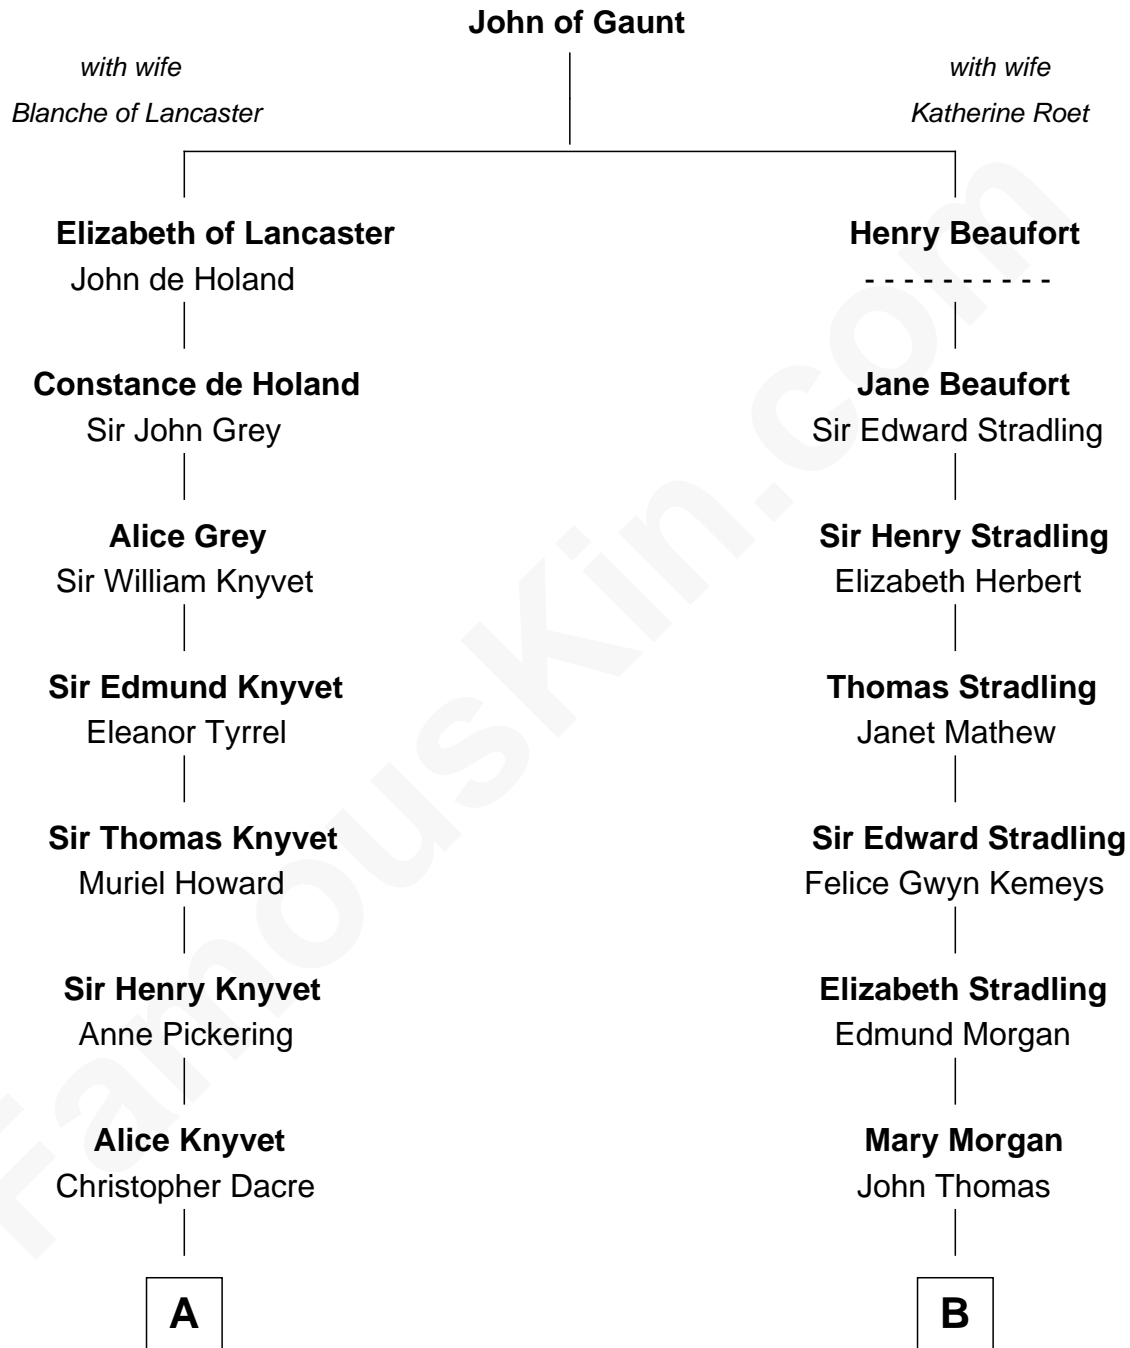

FamousKin.com Relationship Chart of

Tilda Swinton

Movie Actress

18th cousin 2 times removed of

Sally Ride

1st American Woman in Space

A

Henry Dacre
of Corby Salkeld

Timothy Fetherstonhaugh
Eliza Were Clarke

Albany Fetherstonhaugh
Evelyn Gertrude Astell

Gertrude Clare Fetherstonhaugh
Cecil George Herbert Alers-Hankey

Mariora Beatrice Evelyn Rochfort Alers-Hankey
Alan Henry Campbell Swinton