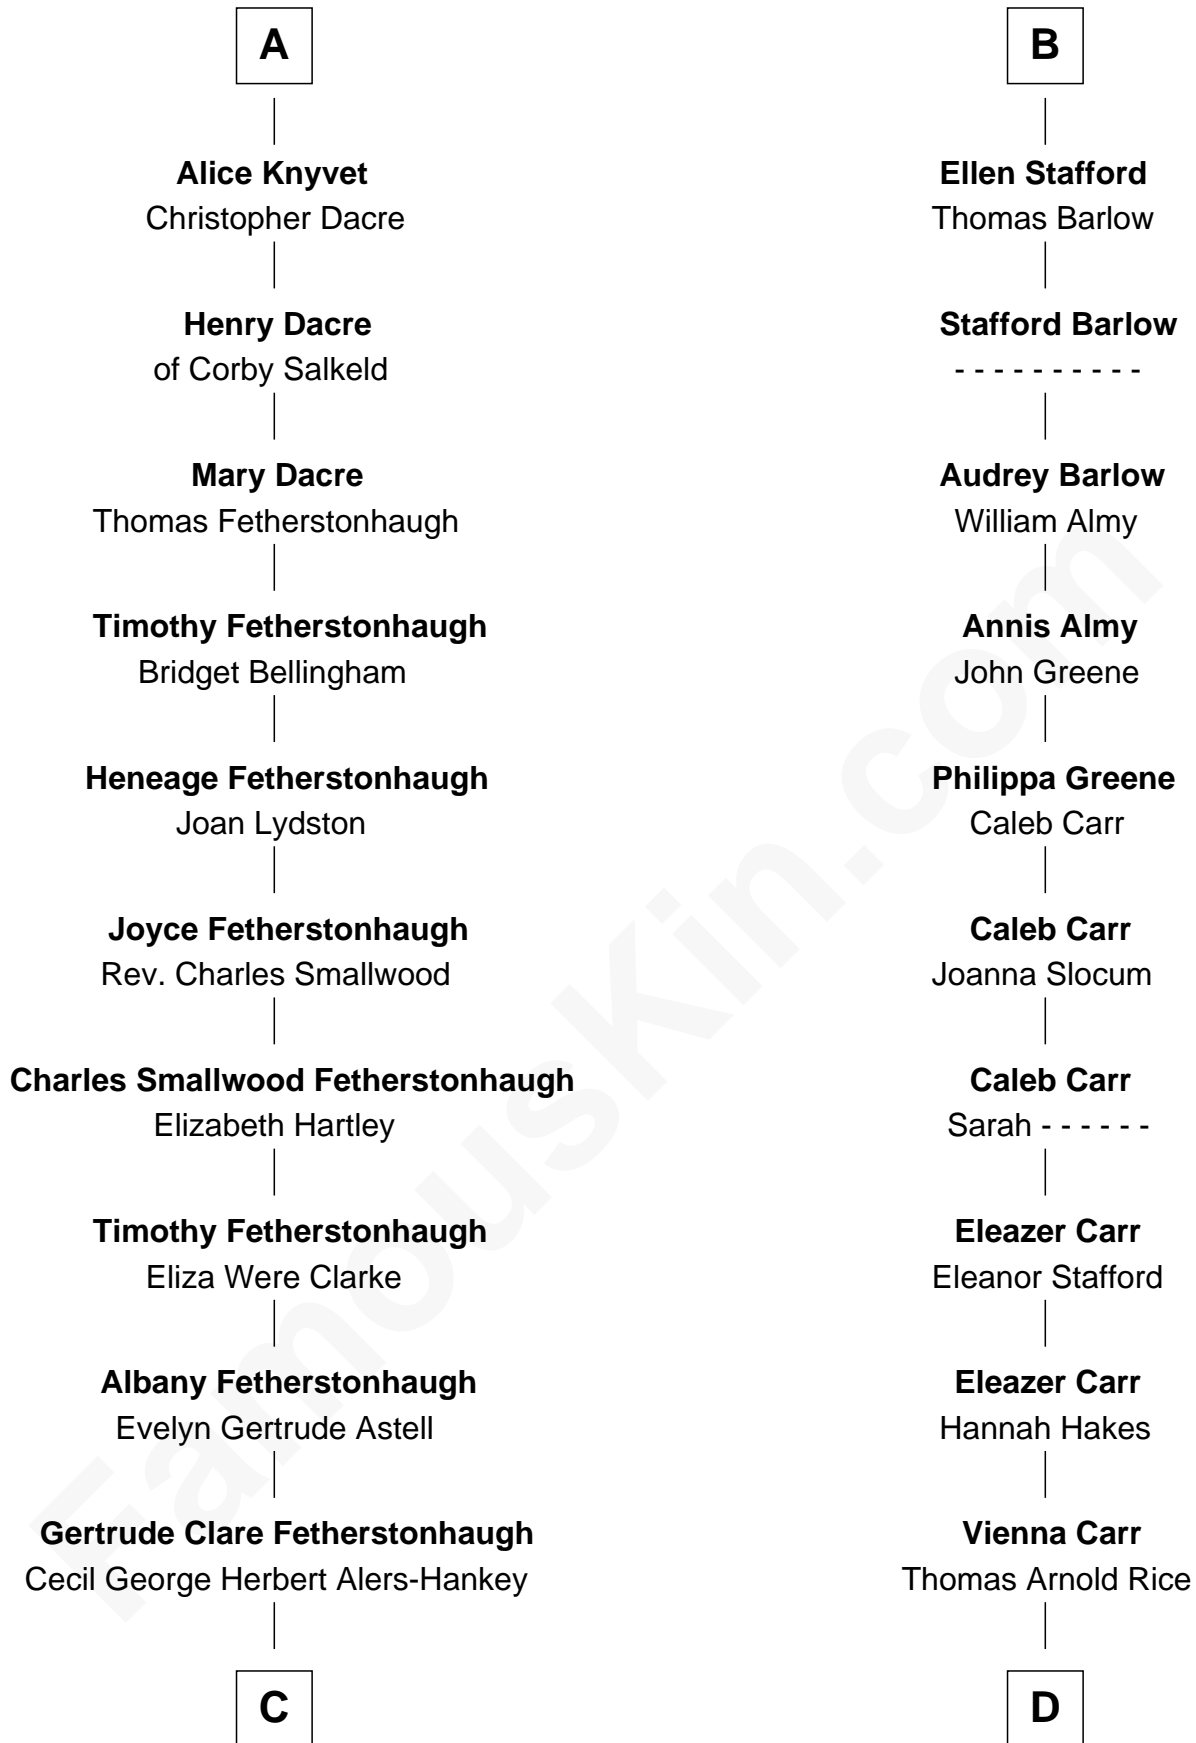

**FamousKin.com**  
**Relationship Chart of**  
**Tilda Swinton**  
*Movie Actress*

19th cousin 1 time removed of

**Charlie Munger**  
*Vice-Chairman of Berkshire Hathaway*

**C**

**Mariora Beatrice Evelyn Rochfort Alers-Hankey**

Alan Henry Campbell Swinton

**Sir John Swinton**

Judith Balfour Killen

**Tilda Swinton**

*Movie Actress*

**D**

**Caroline A. Rice**

William H. Ingham