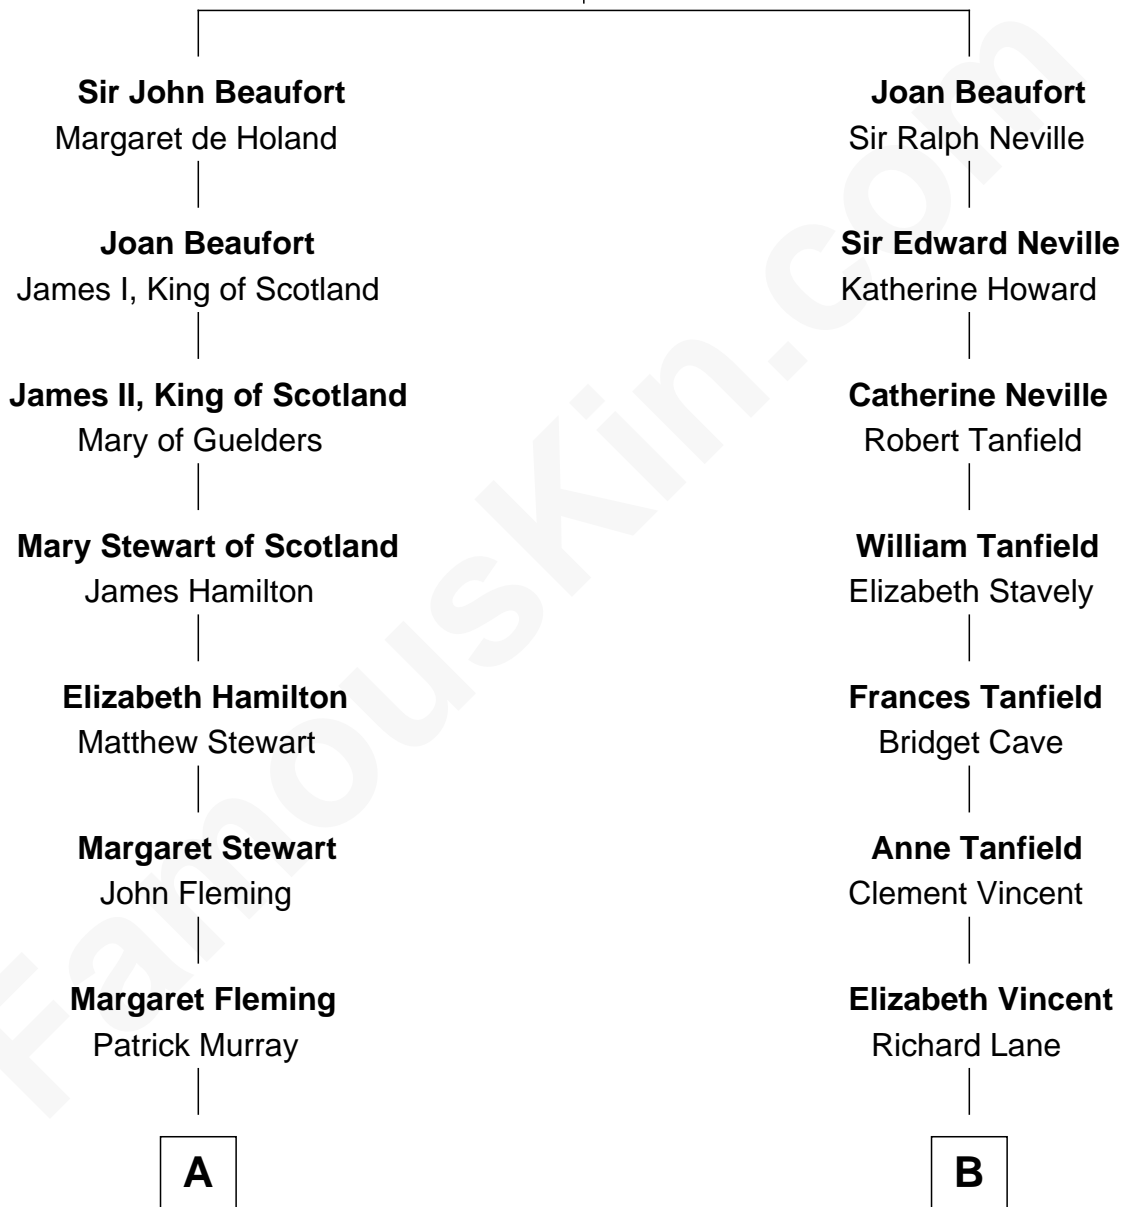

FamousKin.com Relationship Chart of

Tilda Swinton

Movie Actress

13th cousin 7 times removed of

Henry Lee III

9th Governor of Virginia

Katherine Roet

John of Gaunt

C

George Sitwell Campbell Swinton

Elizabeth Ebsworth

Alan Henry Campbell Swinton

Mariora Beatrice Evelyn Rochfort Alers-Hankey

Sir John Swinton

Judith Balfour Killen

Tilda Swinton