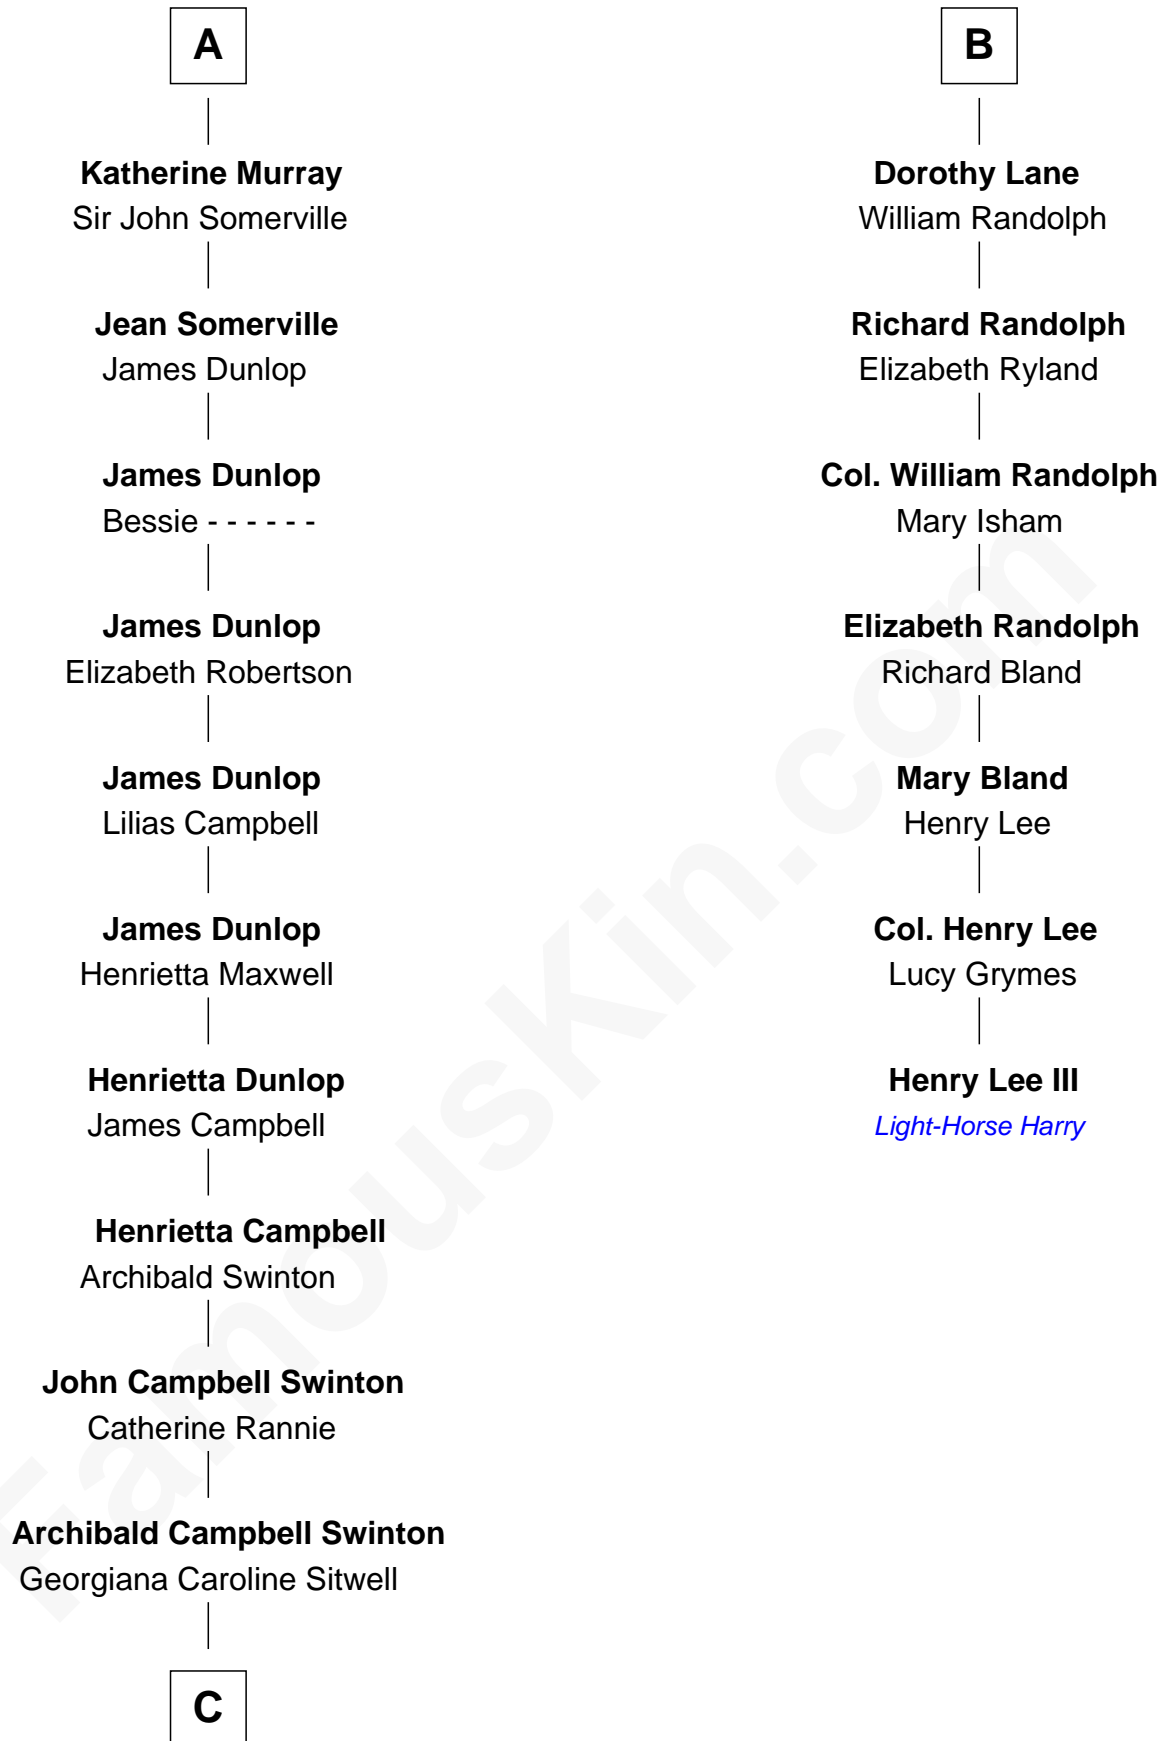

FamousKin.com Relationship Chart of

Tilda Swinton

Movie Actress

13th cousin 7 times removed of

Henry Lee III

9th Governor of Virginia

Katherine Roet

John of Gaunt

C

George Sitwell Campbell Swinton

Elizabeth Ebsworth

Alan Henry Campbell Swinton

Mariora Beatrice Evelyn Rochfort Alers-Hankey

Sir John Swinton

Judith Balfour Killen

Tilda Swinton