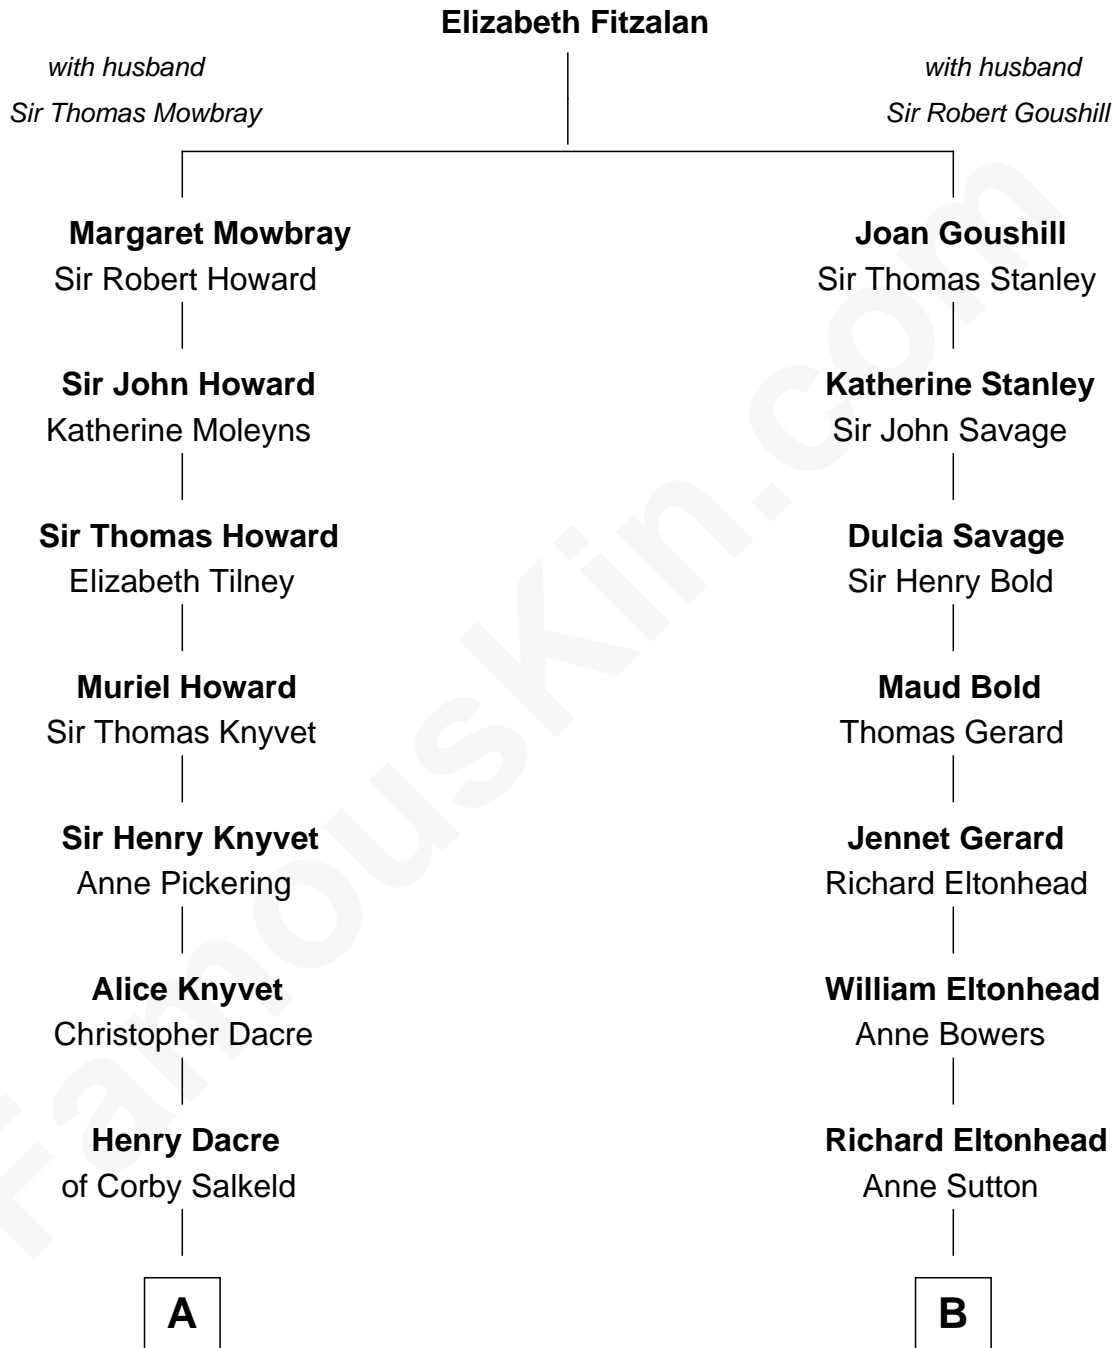

# FamousKin.com Relationship Chart of

**Tilda Swinton**

*Movie Actress*

11th cousin 6 times removed of

**Henry Lee III**

*9th Governor of Virginia*

**A**

**Mary Dacre**