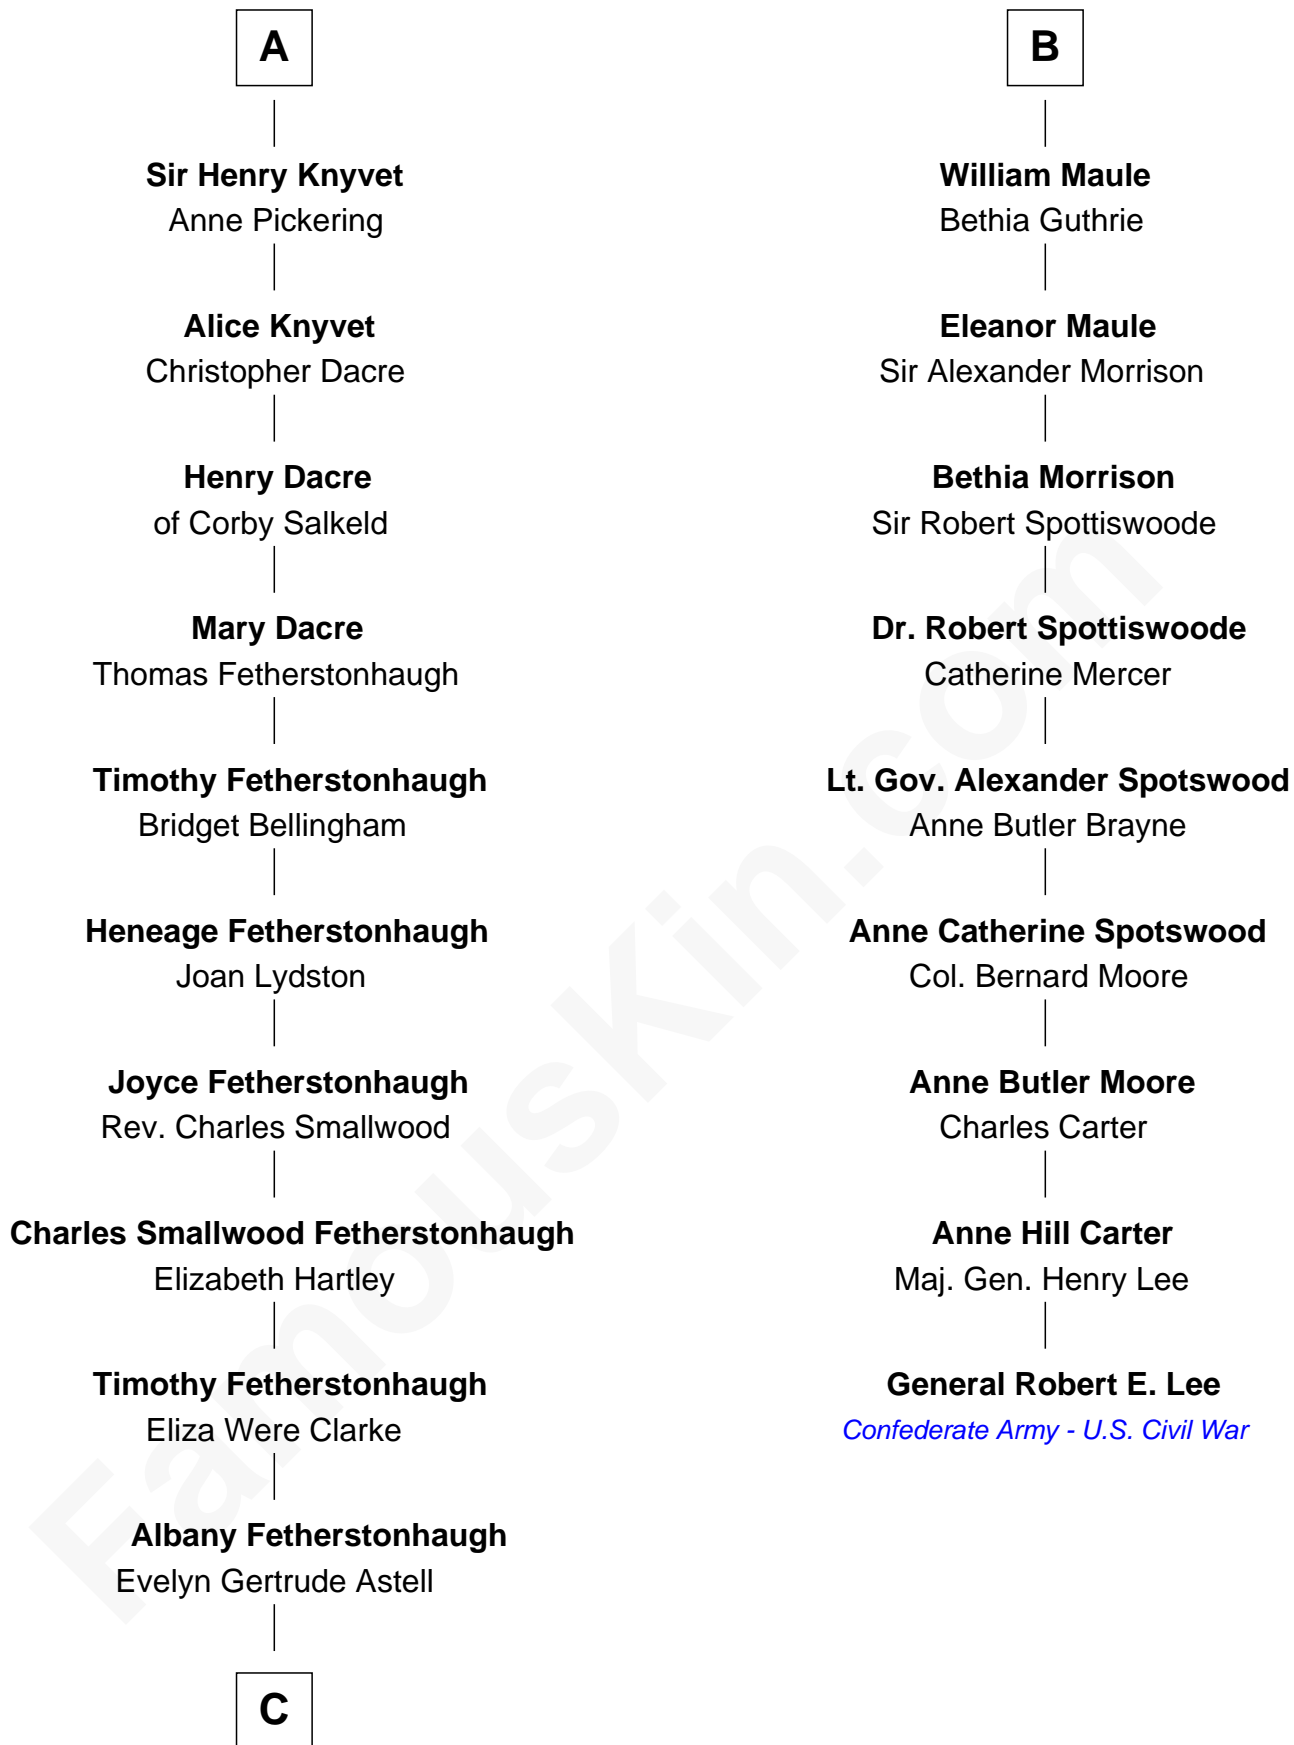

**FamousKin.com**  
**Relationship Chart of**  
**Tilda Swinton**  
*Movie Actress*

15th cousin 5 times removed of  
**General Robert E. Lee**  
*Confederate Army - U.S. Civil War*

**C**

**Gertrude Clare Fetherstonhaugh**  
Cecil George Herbert Alers-Hankey

**Mariora Beatrice Evelyn Rochfort Alers-Hankey**  
Alan Henry Campbell Swinton

**Sir John Swinton**  
Judith Balfour Killen

**Tilda Swinton**  
*Movie Actress*

FamousKin.com