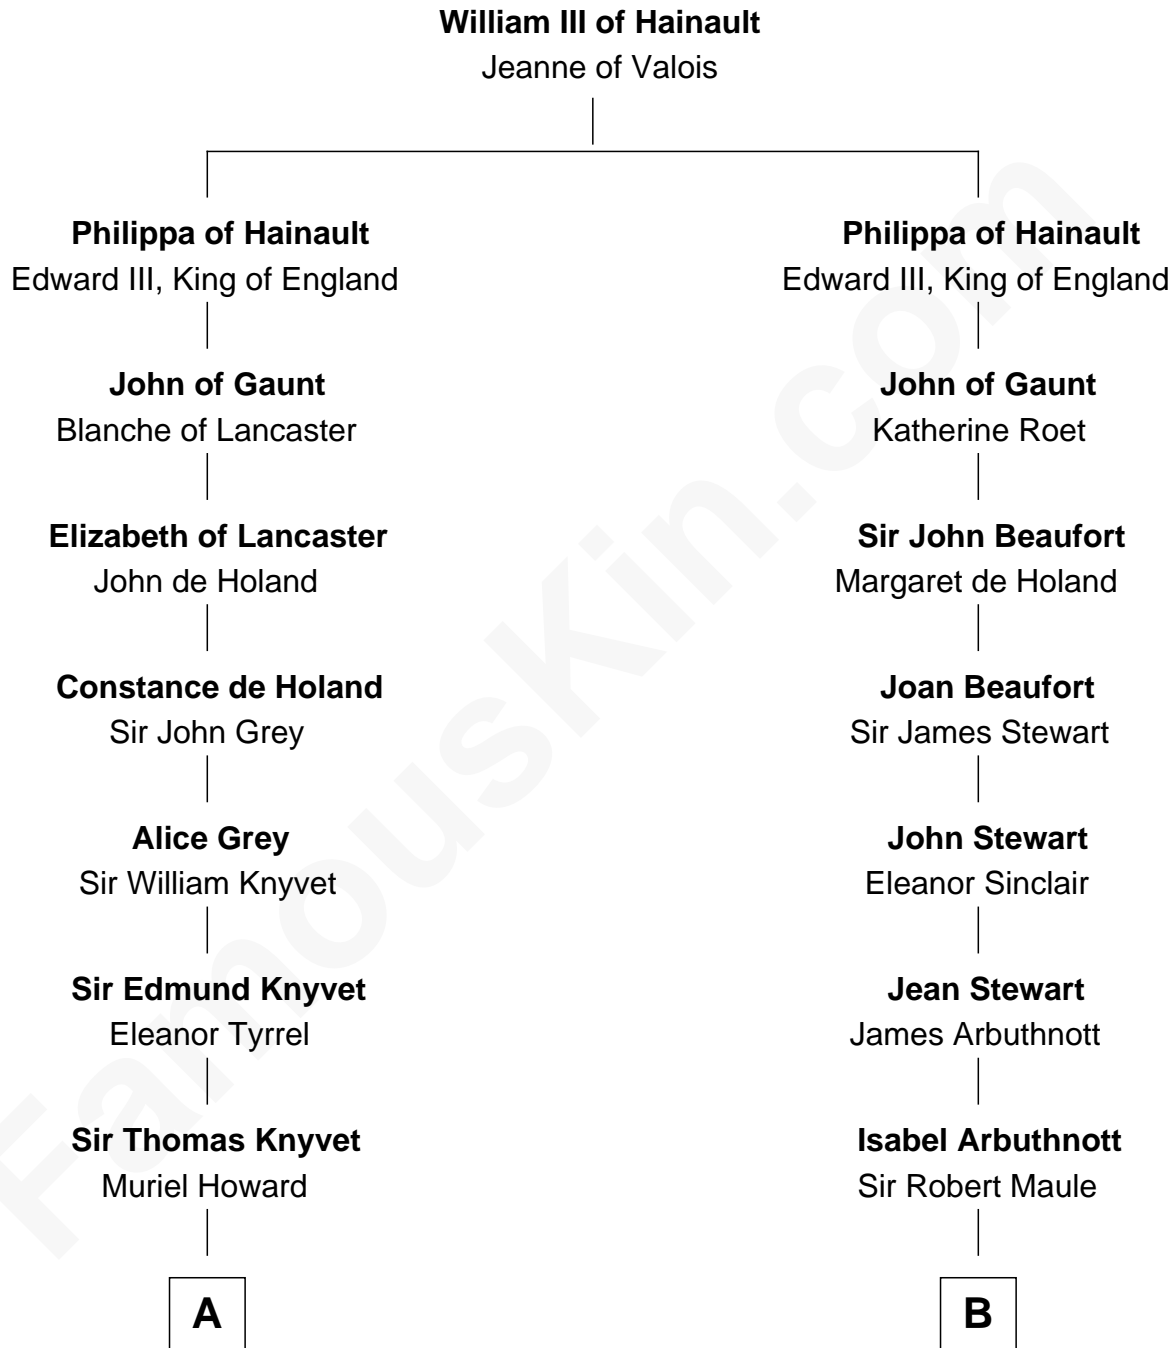

**FamousKin.com**  
**Relationship Chart of**  
**Tilda Swinton**  
*Movie Actress*

15th cousin 5 times removed of  
**General Robert E. Lee**  
*Confederate Army - U.S. Civil War*

**C**

**Gertrude Clare Fetherstonhaugh**  
Cecil George Herbert Alers-Hankey

**Mariora Beatrice Evelyn Rochfort Alers-Hankey**  
Alan Henry Campbell Swinton

**Sir John Swinton**  
Judith Balfour Killen

**Tilda Swinton**  
*Movie Actress*

FamousKin.com