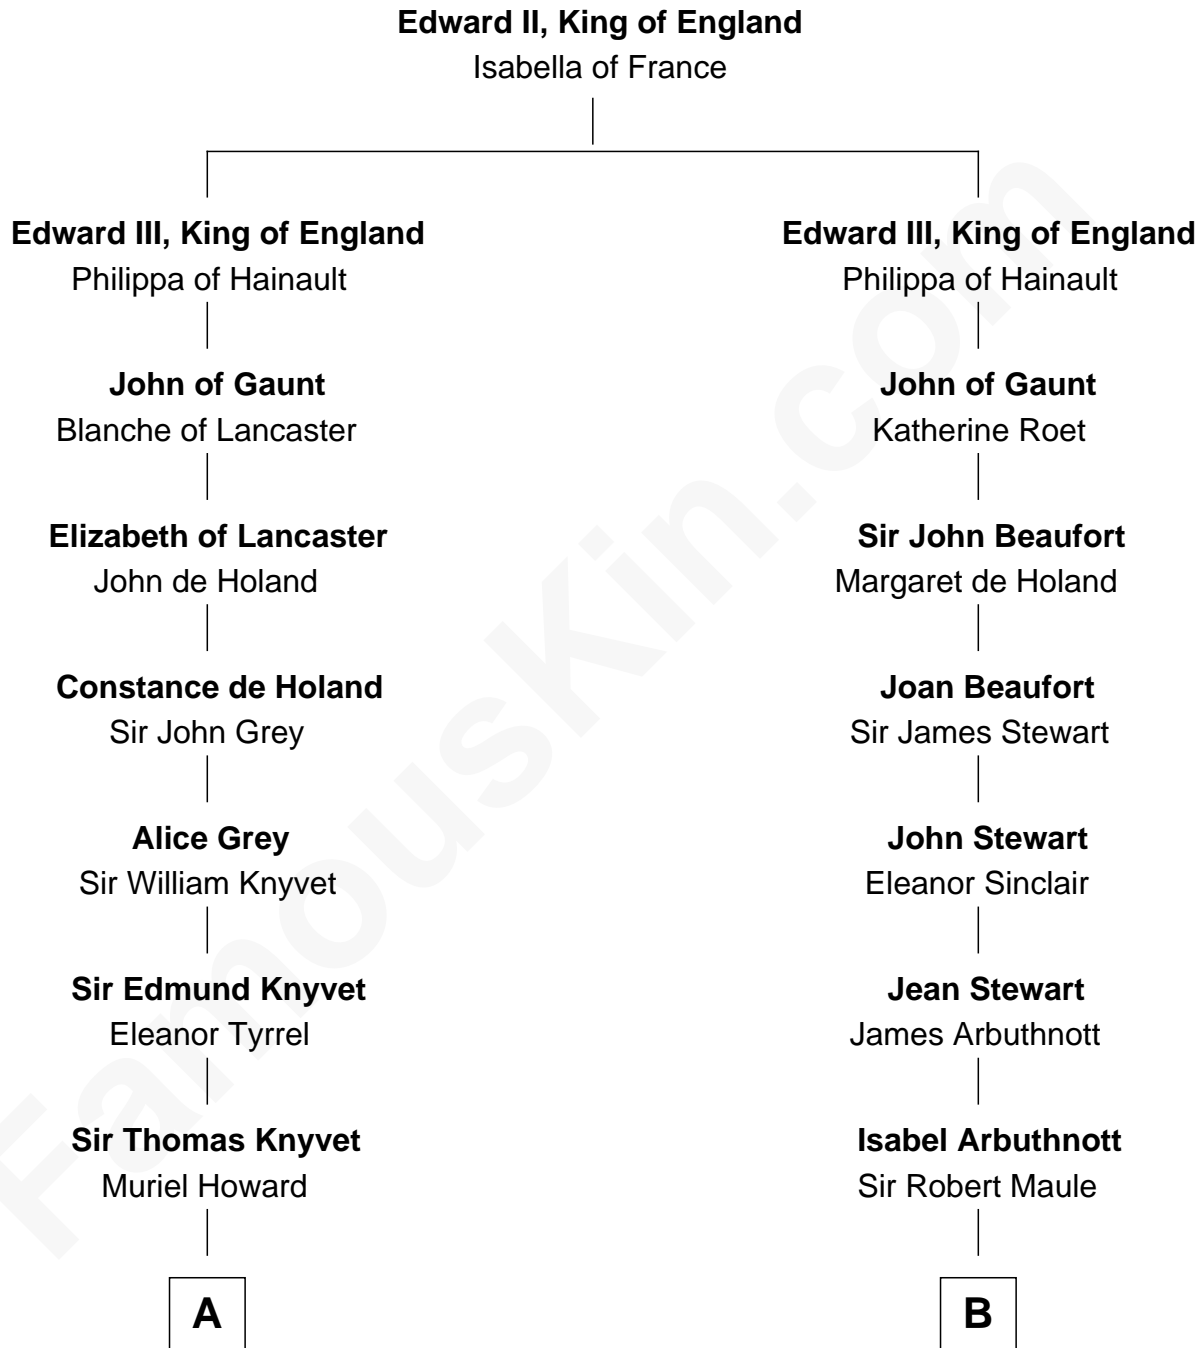

FamousKin.com
Relationship Chart of
Tilda Swinton
Movie Actress

15th cousin 5 times removed of
General Robert E. Lee
Confederate Army - U.S. Civil War

C

Gertrude Clare Fetherstonhaugh
Cecil George Herbert Alers-Hankey

Mariora Beatrice Evelyn Rochfort Alers-Hankey
Alan Henry Campbell Swinton

Sir John Swinton
Judith Balfour Killen

Tilda Swinton
Movie Actress

FamousKin.com