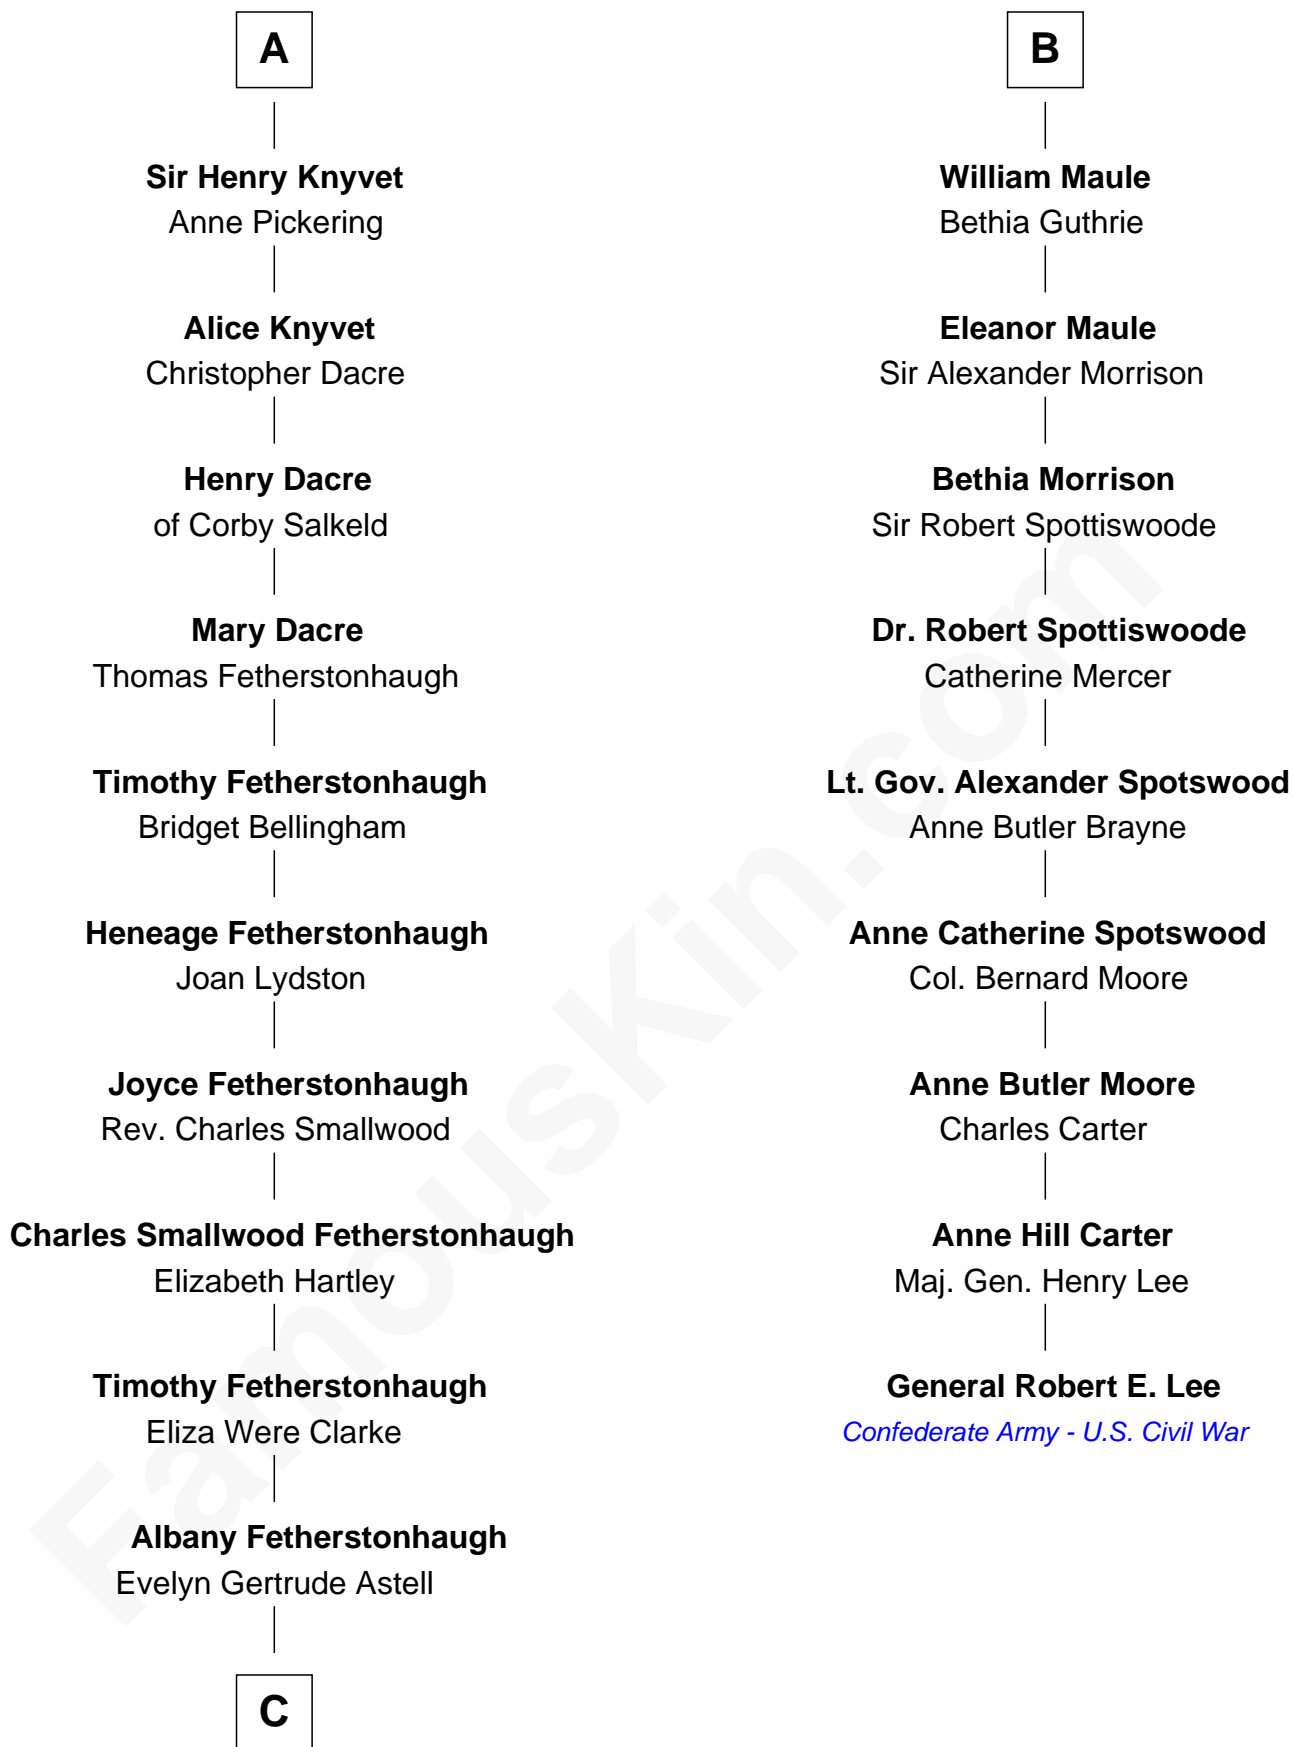

FamousKin.com
Relationship Chart of
Tilda Swinton
Movie Actress

15th cousin 5 times removed of
General Robert E. Lee
Confederate Army - U.S. Civil War

C

Gertrude Clare Fetherstonhaugh
Cecil George Herbert Alers-Hankey

Mariora Beatrice Evelyn Rochfort Alers-Hankey
Alan Henry Campbell Swinton

Sir John Swinton
Judith Balfour Killen

Tilda Swinton
Movie Actress

FamousKin.com