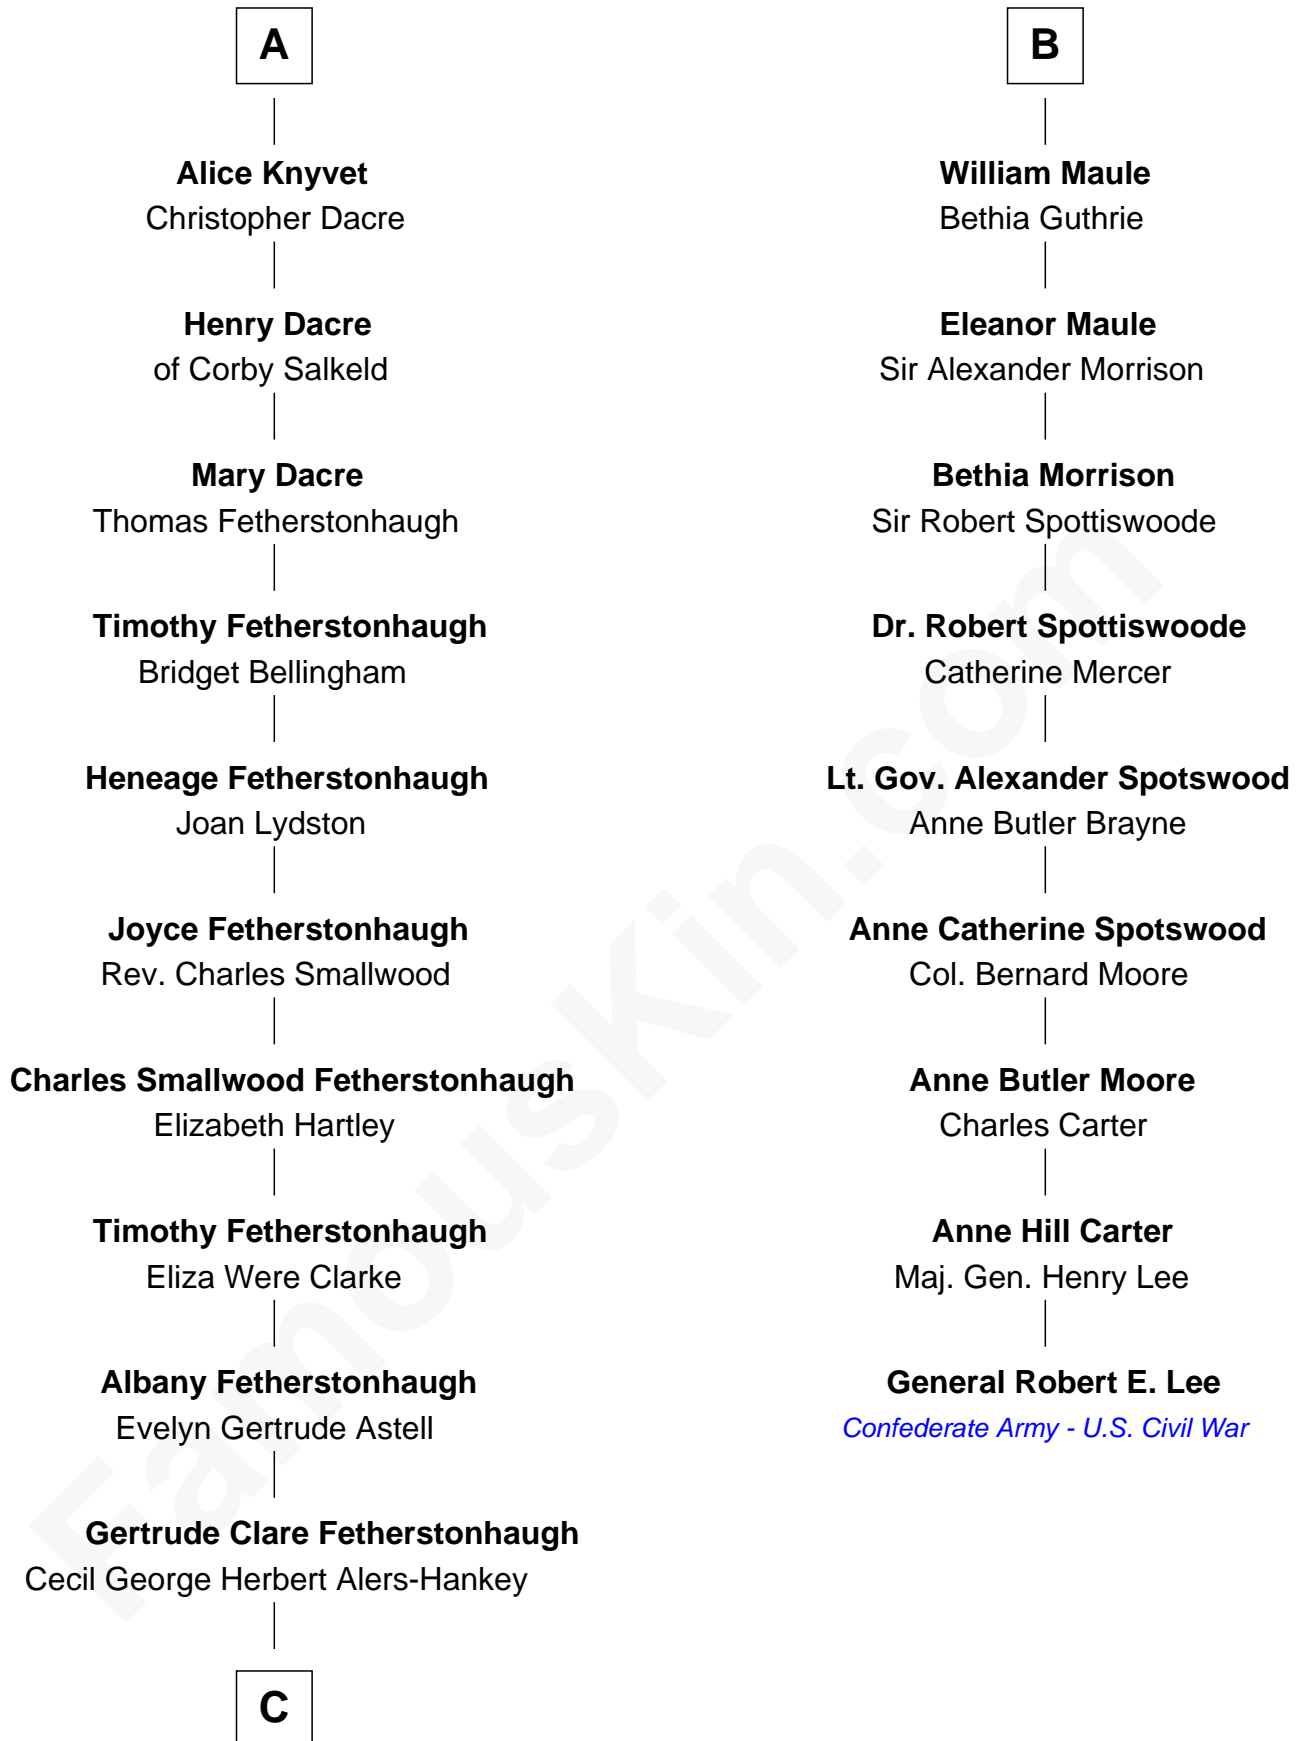

**FamousKin.com**  
**Relationship Chart of**  
**Tilda Swinton**  
*Movie Actress*

15th cousin 4 times removed of

**General Robert E. Lee**  
*Confederate Army - U.S. Civil War*

**C**

**Mariora Beatrice Evelyn Rochfort Alers-Hankey**

Alan Henry Campbell Swinton

**Sir John Swinton**

Judith Balfour Killen

**Tilda Swinton**

*Movie Actress*

FamousKin.com

Tilda Swinton photo by [Nicolas Genin](#) (CC BY-SA 2.0)