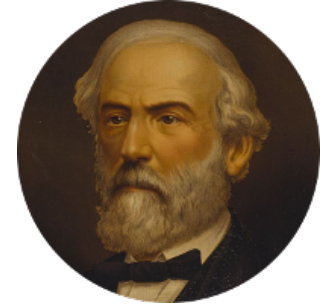

FamousKin.com
Relationship Chart of
Tilda Swinton
Movie Actress

15th cousin 4 times removed of
General Robert E. Lee
Confederate Army - U.S. Civil War

C

Mariora Beatrice Evelyn Rochfort Alers-Hankey

Alan Henry Campbell Swinton

Sir John Swinton

Judith Balfour Killen

Tilda Swinton

Movie Actress

FamousKin.com

Tilda Swinton photo by [Nicolas Genin](#) (CC BY-SA 2.0)