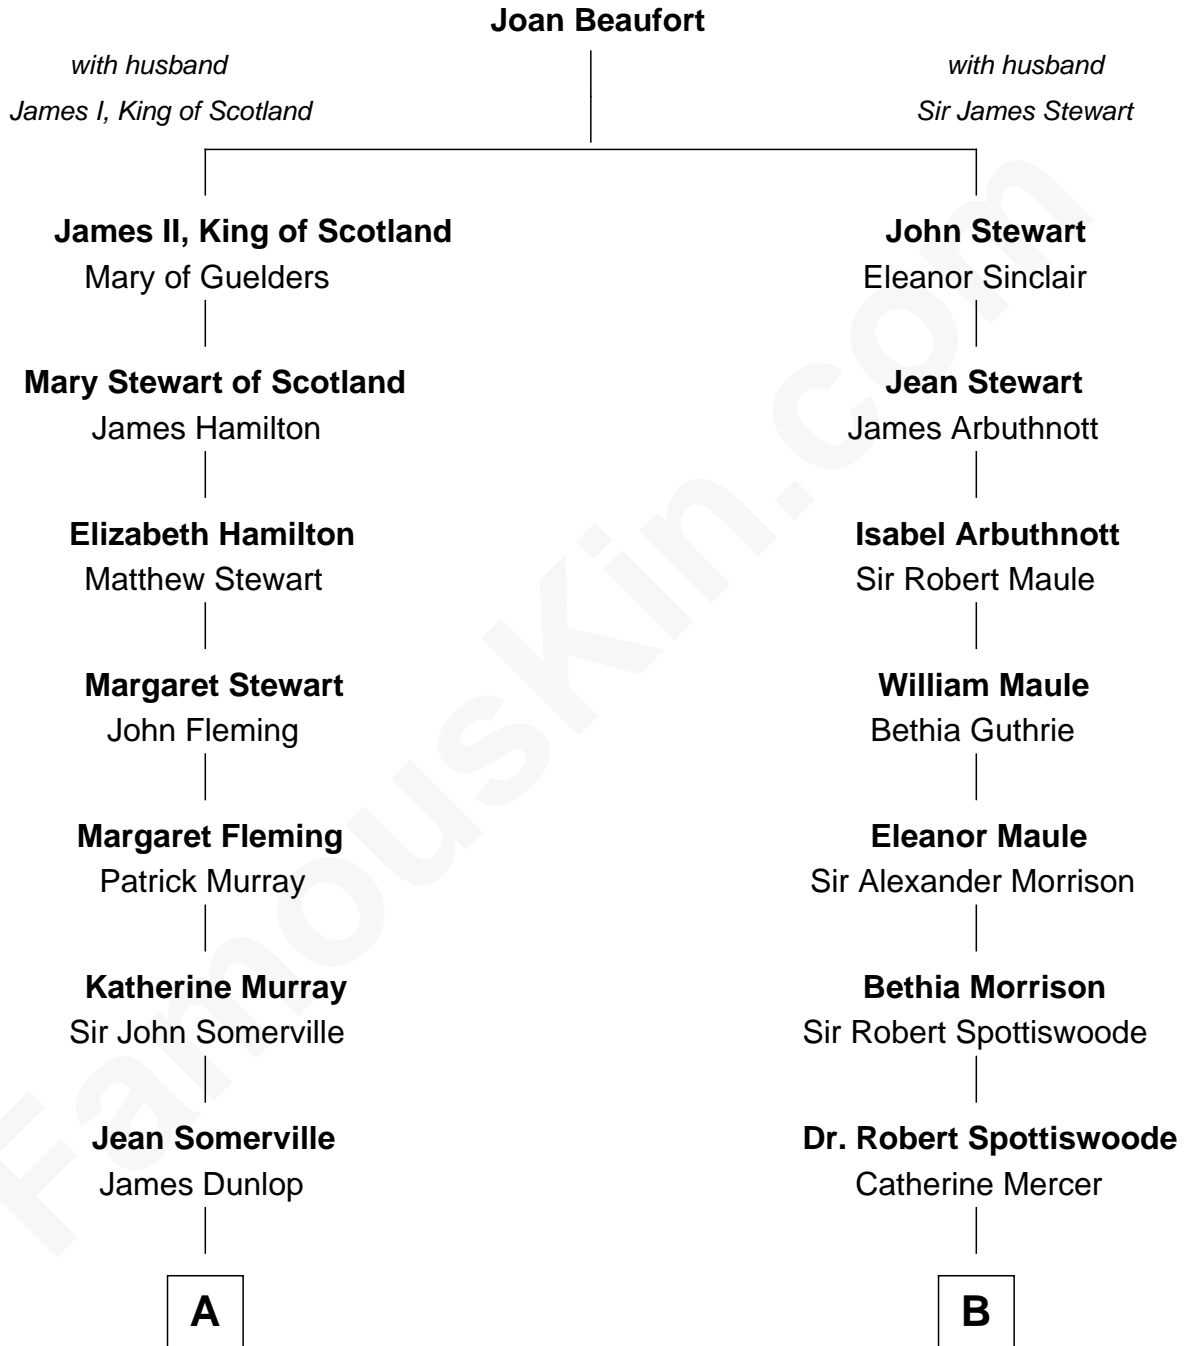

## Relationship Chart of

### Tilda Swinton

Movie Actress

11th cousin 7 times removed of

**General Robert E. Lee**  
Confederate Army - U.S. Civil War

**A**

**James Dunlop**  
Bessie - - - - -

**James Dunlop**  
Elizabeth Robertson

**James Dunlop**  
Lilias Campbell