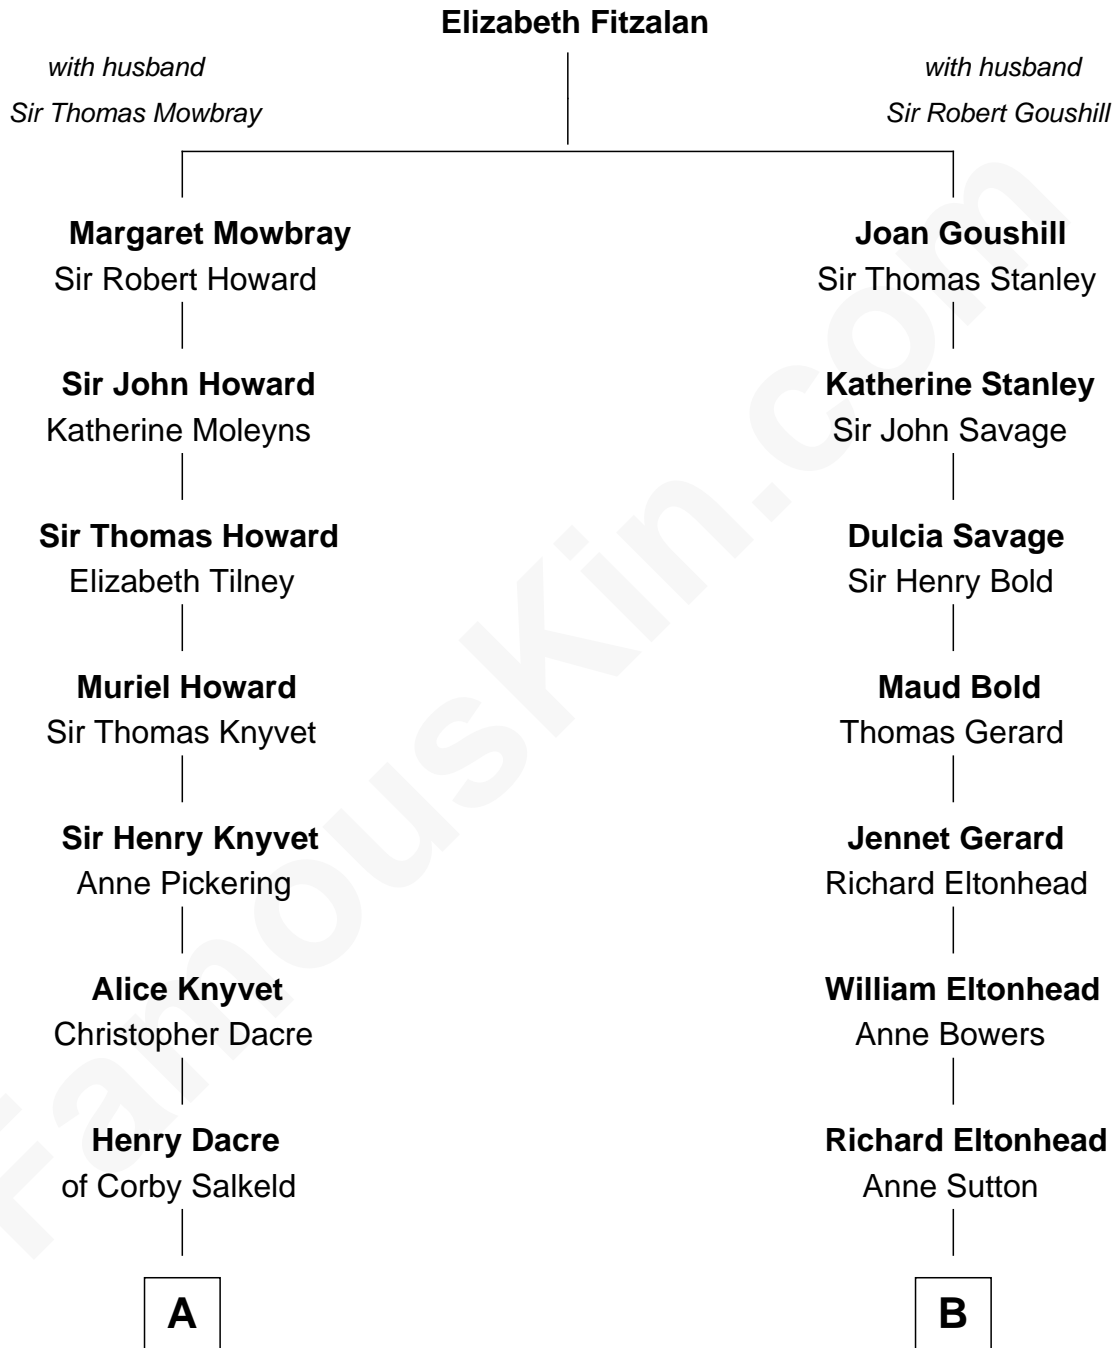

FamousKin.com
Relationship Chart of
Tilda Swinton
Movie Actress

12th cousin 5 times removed of
General Robert E. Lee
Confederate Army - U.S. Civil War

A

Mary Dacre

Thomas Fetherstonhaugh

Timothy Fetherstonhaugh

Eliza Were Clarke

Albany Fetherstonhaugh

Evelyn Gertrude Astell

Gertrude Clare Fetherstonhaugh

Cecil George Herbert Alers-Hankey

Mariora Beatrice Evelyn Rochfort Alers-Hankey

Alan Henry Campbell Swinton

Sir John Swinton