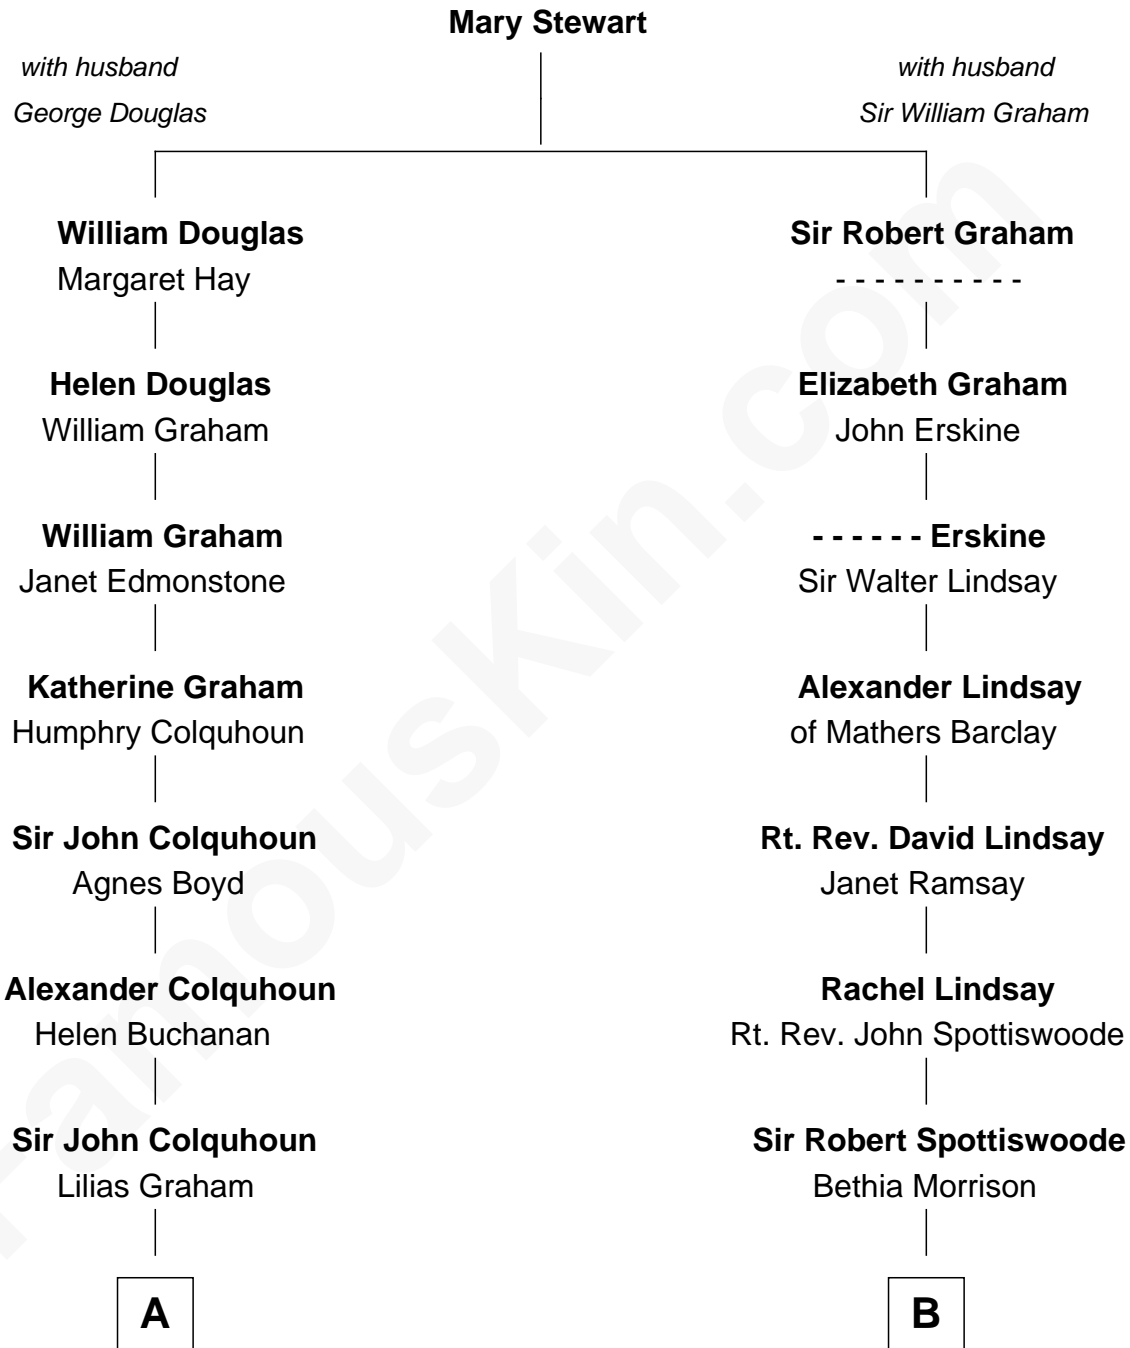

FamousKin.com
Relationship Chart of
Tilda Swinton
Movie Actress

8th cousin 10 times removed of
Alexander Spotswood
Lieutenant Governor of Virginia

A

Lilias Colquhoun

John Napier

Katherine Napier

Robert Campbell

Lilias Campbell

James Dunlop

James Dunlop

Henrietta Maxwell

Henrietta Dunlop

James Campbell

Henrietta Campbell

Archibald Swinton