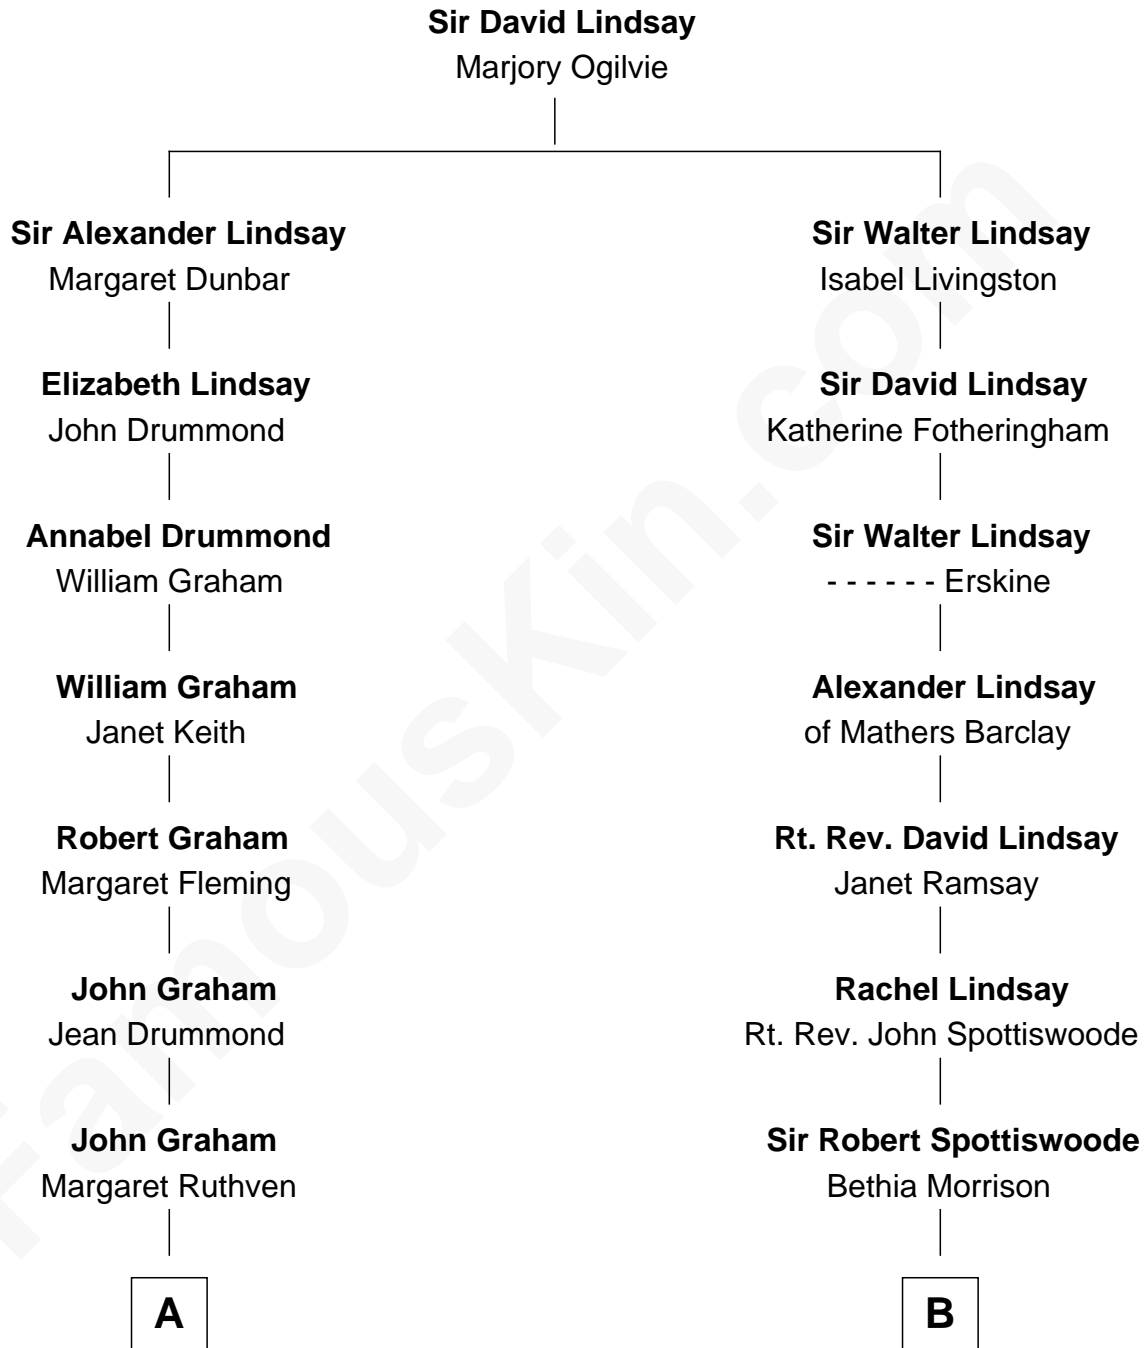

**FamousKin.com**  
**Relationship Chart of**  
**Tilda Swinton**  
*Movie Actress*

8th cousin 11 times removed of  
**Alexander Spotswood**  
*Lieutenant Governor of Virginia*

**C**

**Alan Henry Campbell Swinton**

Mariora Beatrice Evelyn Rochfort Alers-Hankey

**Sir John Swinton**

Judith Balfour Killen

**Tilda Swinton**

*Movie Actress*

FamousKin.com

Tilda Swinton photo by [Nicolas Genin](#) (CC BY-SA 2.0)